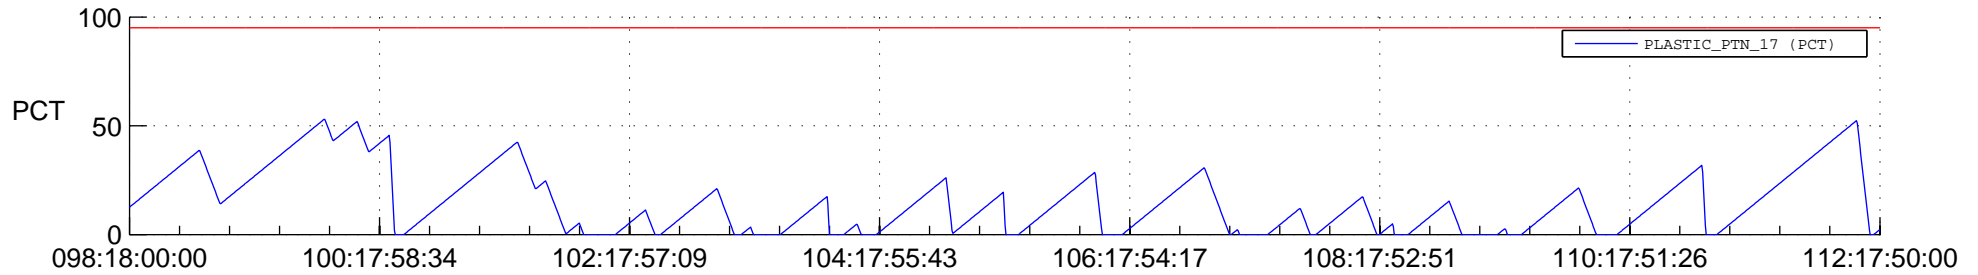

STEREO AHEAD SSR PCT Full Prediction

SWAVES_Percent_Full_Prediction

IMPACT_Percent_Full_Prediction

PLASTIC_Percent_Full_Prediction

Spacecraft_DownLink_Rate