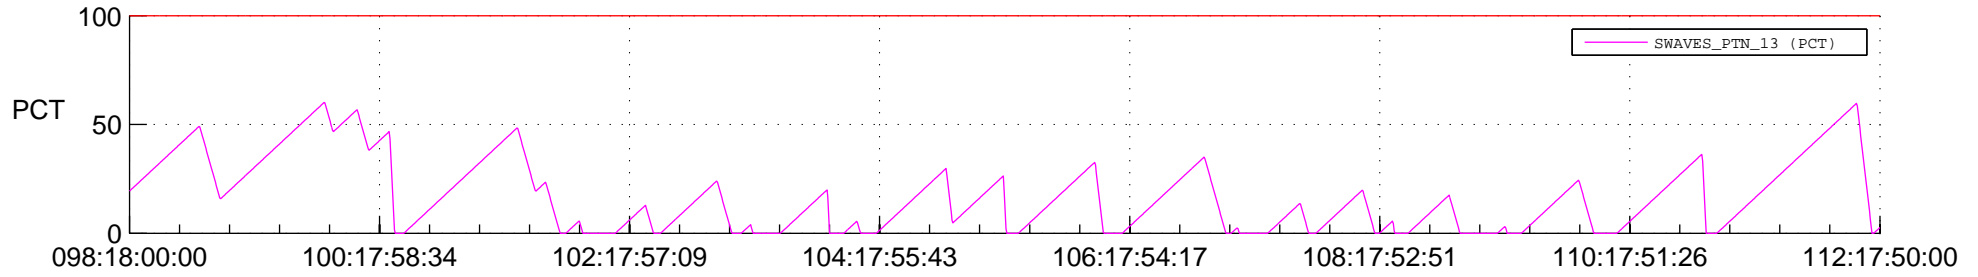

STEREO AHEAD SSR PCT Full Prediction

SWAVES_Percent_Full_Prediction

IMPACT_Percent_Full_Prediction

PLASTIC_Percent_Full_Prediction

Spacecraft_DownLink_Rate