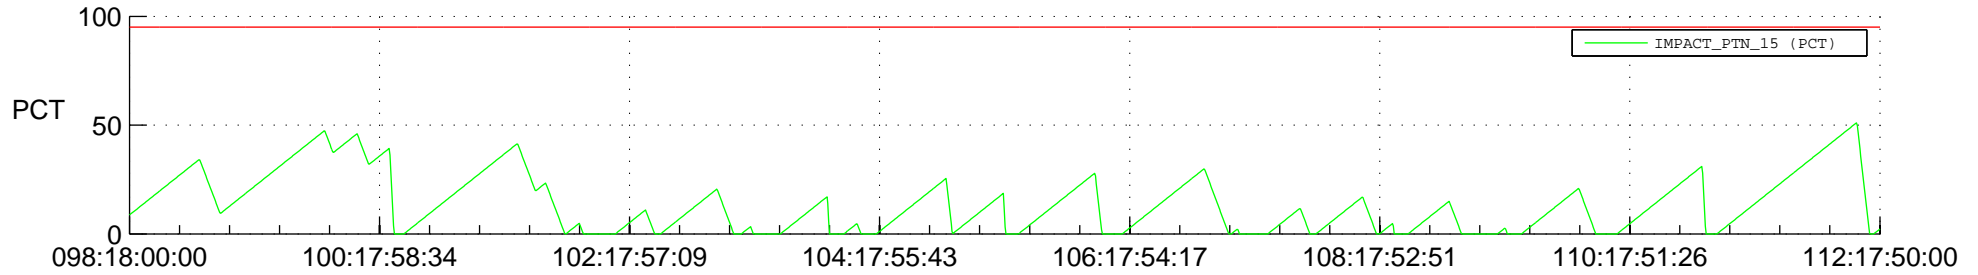

STEREO AHEAD SSR PCT Full Prediction

SWAVES_Percent_Full_Prediction

IMPACT_Percent_Full_Prediction

PLASTIC_Percent_Full_Prediction

Spacecraft_DownLink_Rate