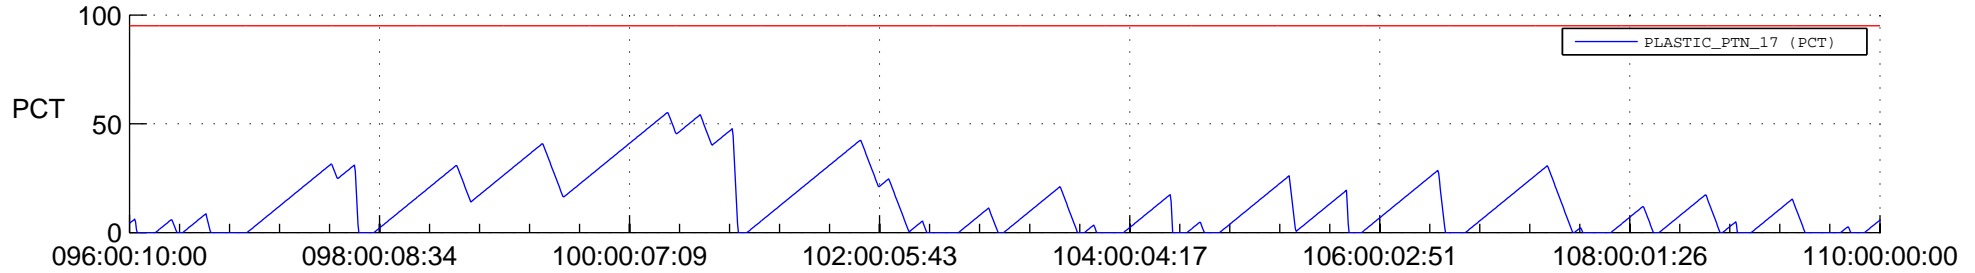

STEREO AHEAD SSR PCT Full Prediction

SWAVES_Percent_Full_Prediction

IMPACT_Percent_Full_Prediction

PLASTIC_Percent_Full_Prediction

Spacecraft_DownLink_Rate

Ground Time (2014:096:00:10:00.000 -2014:110:00:00:00.000)