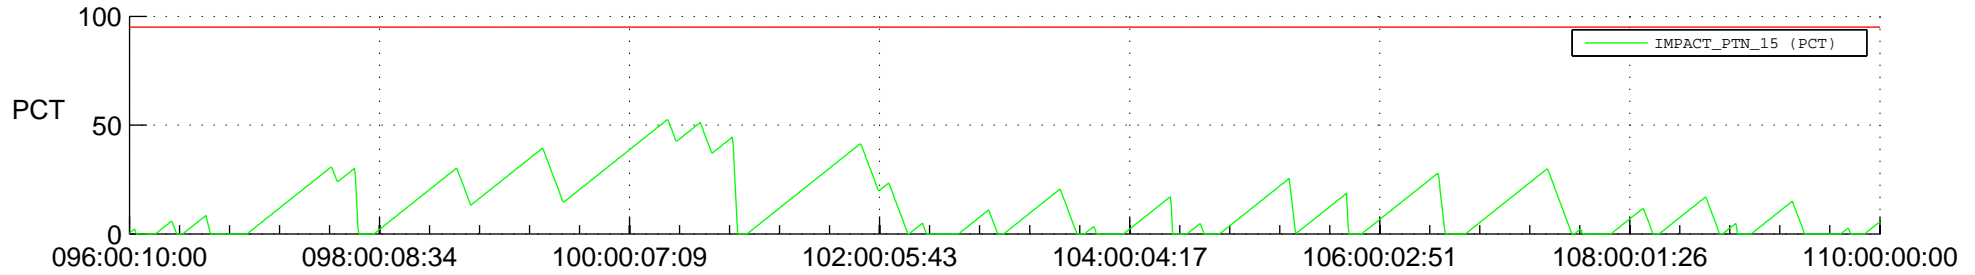

STEREO AHEAD SSR PCT Full Prediction

SWAVES_Percent_Full_Prediction

IMPACT_Percent_Full_Prediction

PLASTIC_Percent_Full_Prediction

Spacecraft_DownLink_Rate

Ground Time (2014:096:00:10:00.000 -2014:110:00:00:00.000)