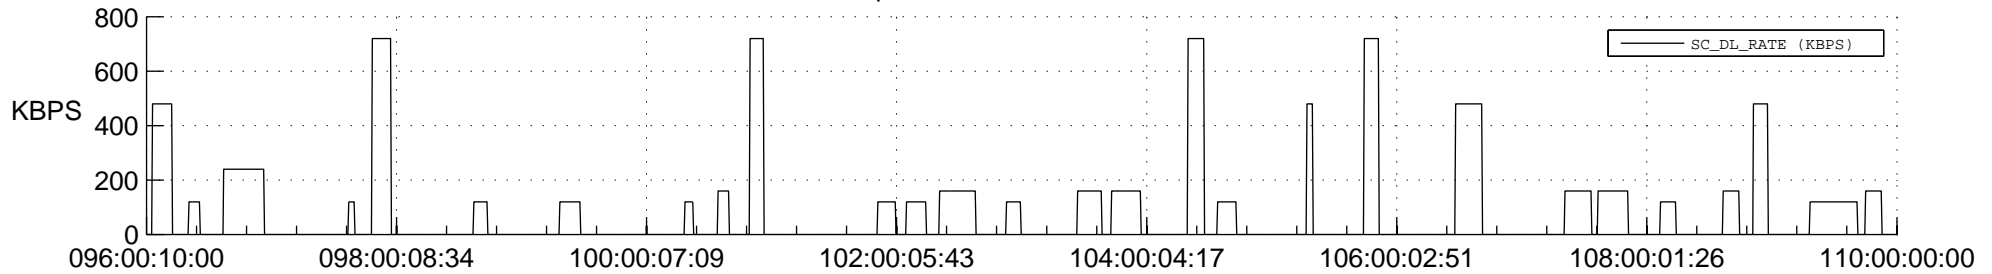

STEREO AHEAD SSR PCT Full Prediction

SWAVES_Percent_Full_Prediction

IMPACT_Percent_Full_Prediction

PLASTIC_Percent_Full_Prediction

Spacecraft_DownLink_Rate

Ground Time (2014:096:00:10:00.000 -2014:110:00:00:00.000)