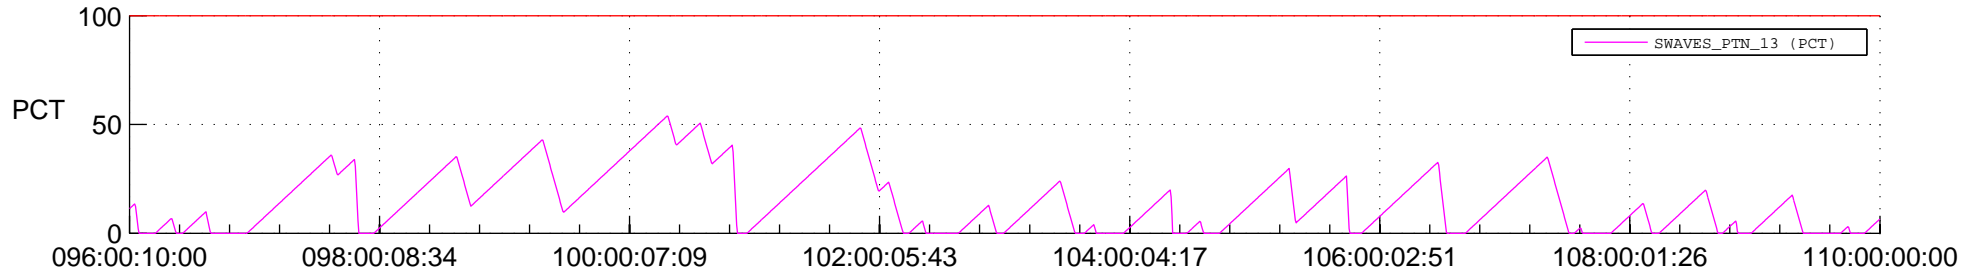

STEREO AHEAD SSR PCT Full Prediction

SWAVES_Percent_Full_Prediction

IMPACT_Percent_Full_Prediction

PLASTIC_Percent_Full_Prediction

Spacecraft_DownLink_Rate

Ground Time (2014:096:00:10:00.000 -2014:110:00:00:00.000)