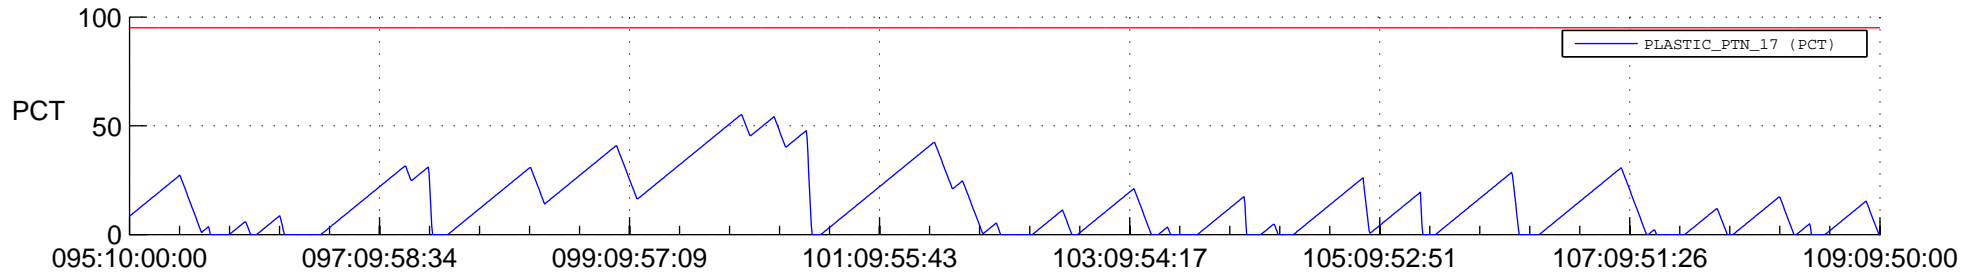

# STEREO AHEAD SSR PCT Full Prediction

## SWAVES\_Percent\_Full\_Prediction

## Spacecraft\_DownLink\_Rate

Ground Time (2014:095:10:00:00.000 -2014:109:09:50:00.000)