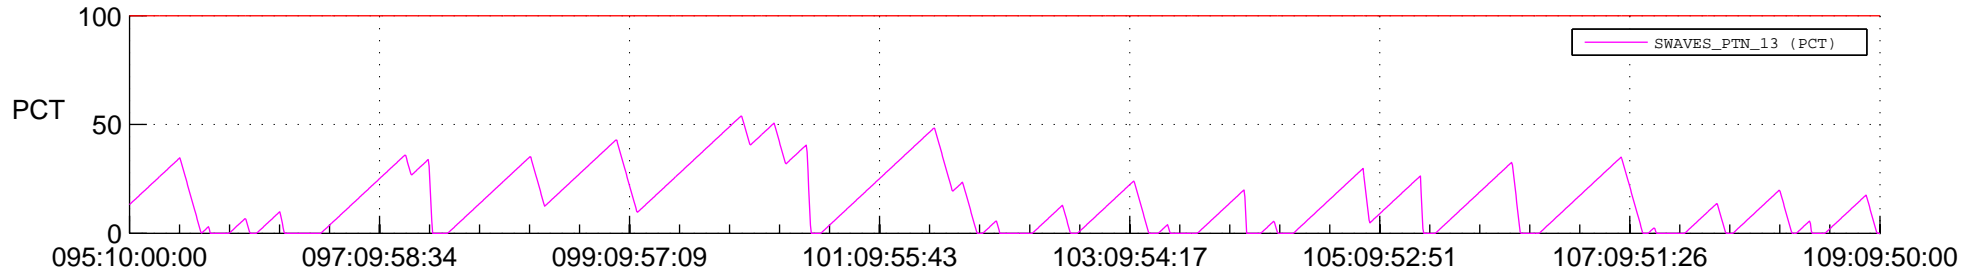

## SWAVES\_Percent\_Full\_Prediction

## Spacecraft\_DownLink\_Rate

Ground Time (2014:095:10:00:00.000 -2014:109:09:50:00.000)