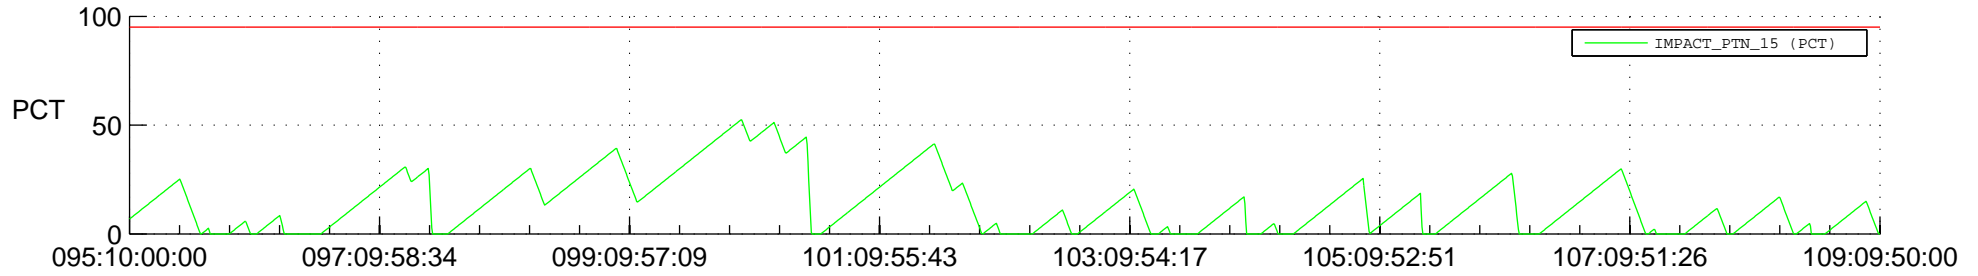

IMPACT_Percent_Full_Prediction