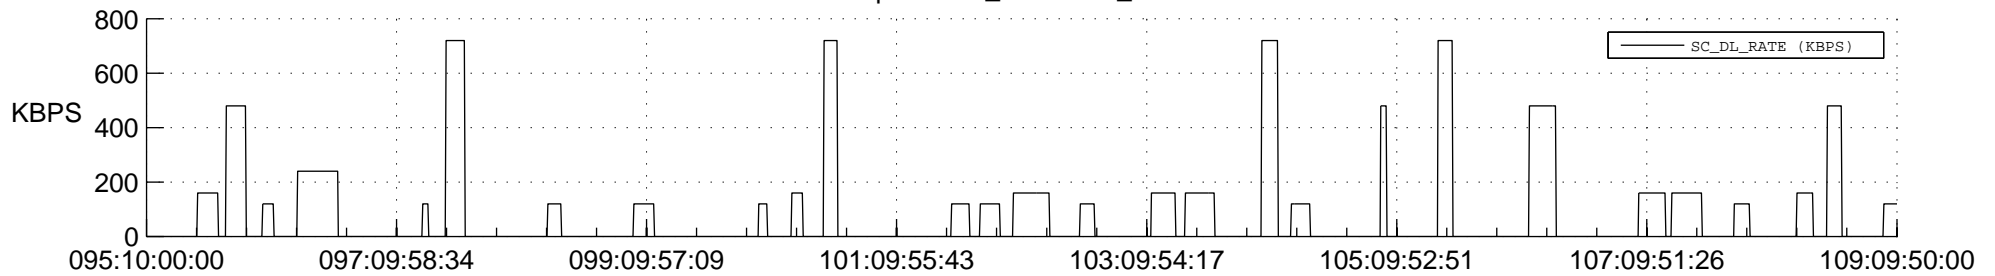

## Spacecraft\_DownLink\_Rate

Ground Time (2014:095:10:00:00.000 -2014:109:09:50:00.000)