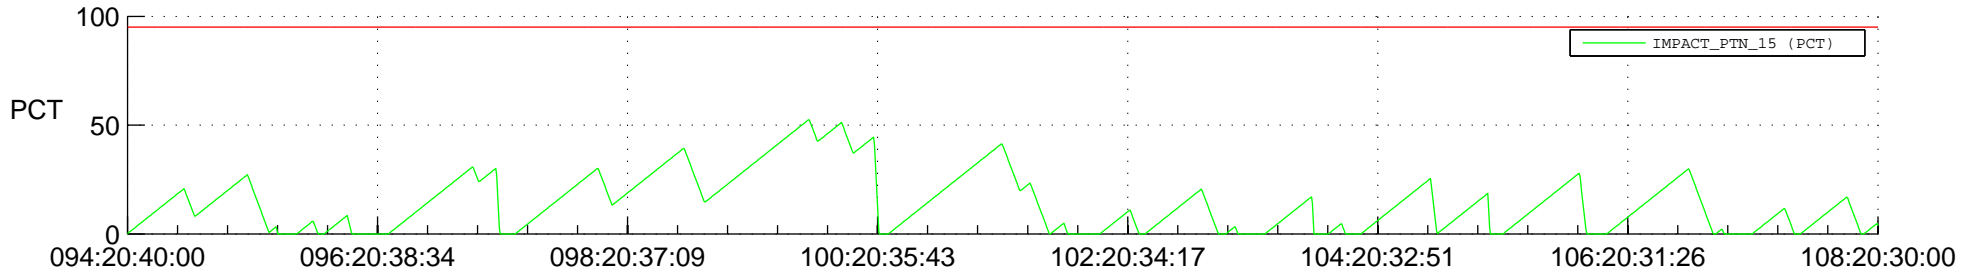

STEREO AHEAD SSR PCT Full Prediction

SWAVES_Percent_Full_Prediction

IMPACT_Percent_Full_Prediction

PLASTIC_Percent_Full_Prediction

Spacecraft_DownLink_Rate

Ground Time (2014:094:20:40:00.000 -2014:108:20:30:00.000)