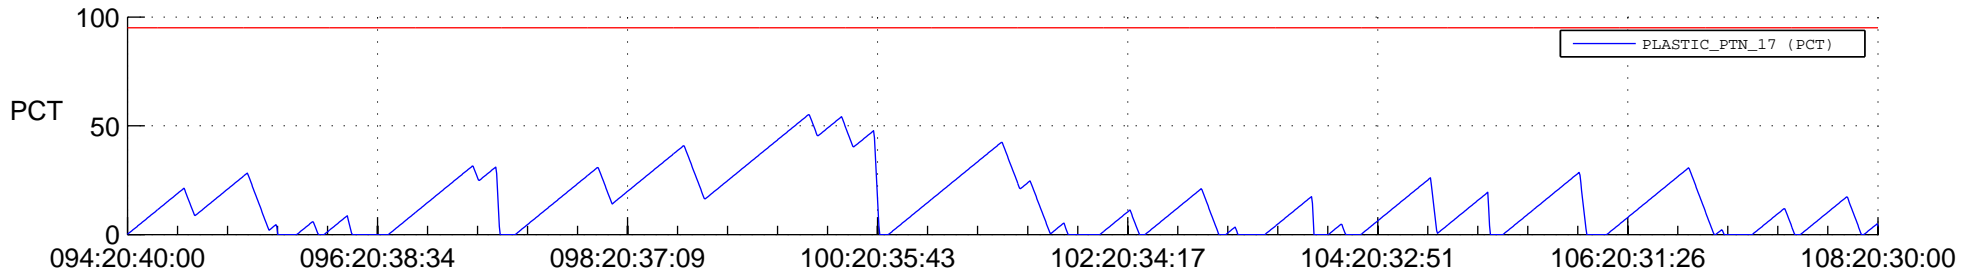

STEREO AHEAD SSR PCT Full Prediction

SWAVES_Percent_Full_Prediction

IMPACT_Percent_Full_Prediction

PLASTIC_Percent_Full_Prediction

Spacecraft_DownLink_Rate

Ground Time (2014:094:20:40:00.000 -2014:108:20:30:00.000)