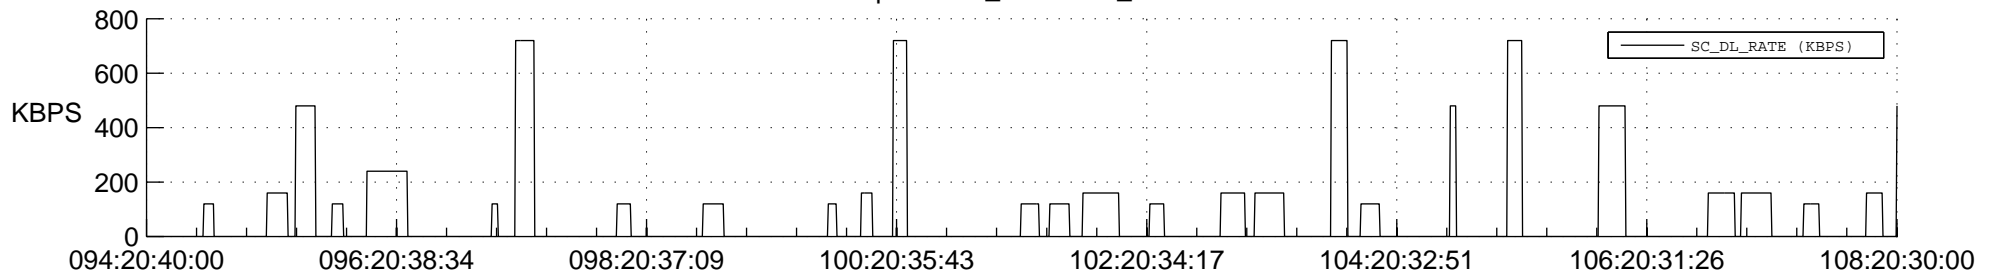

STEREO AHEAD SSR PCT Full Prediction

SWAVES_Percent_Full_Prediction

IMPACT_Percent_Full_Prediction

PLASTIC_Percent_Full_Prediction

Spacecraft_DownLink_Rate

Ground Time (2014:094:20:40:00.000 -2014:108:20:30:00.000)