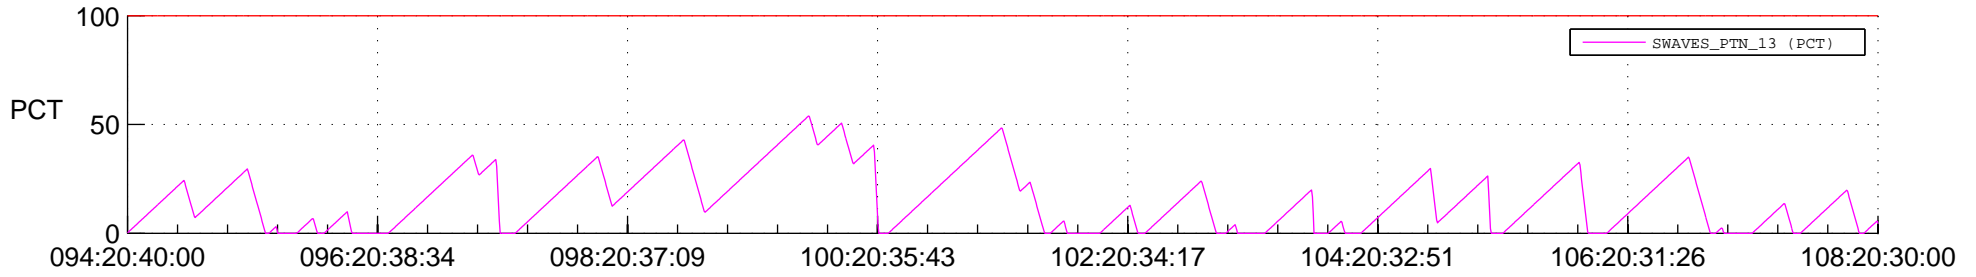

STEREO AHEAD SSR PCT Full Prediction

SWAVES_Percent_Full_Prediction

IMPACT_Percent_Full_Prediction

PLASTIC_Percent_Full_Prediction

Spacecraft_DownLink_Rate

Ground Time (2014:094:20:40:00.000 -2014:108:20:30:00.000)