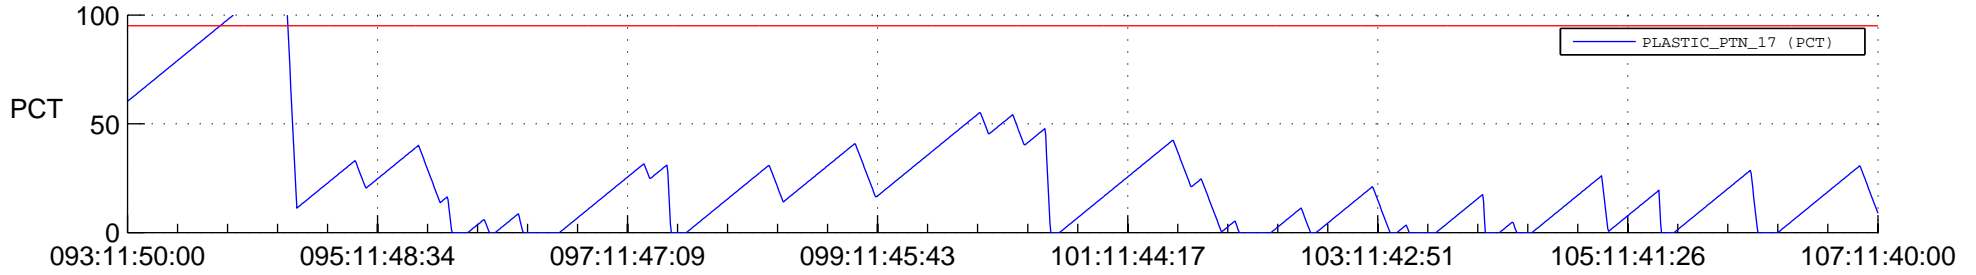

STEREO AHEAD SSR PCT Full Prediction

SWAVES_Percent_Full_Prediction

IMPACT_Percent_Full_Prediction

PLASTIC_Percent_Full_Prediction

Spacecraft_DownLink_Rate