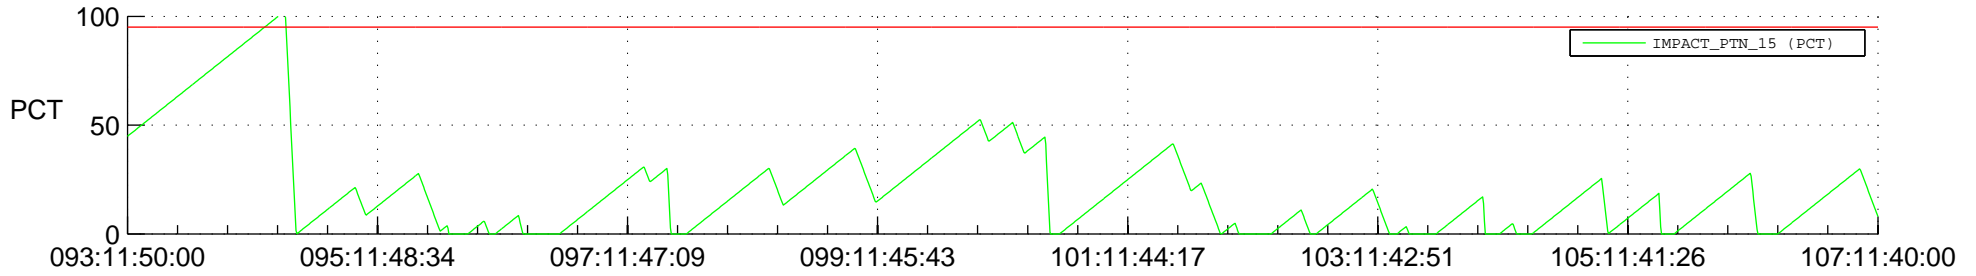

STEREO AHEAD SSR PCT Full Prediction

SWAVES_Percent_Full_Prediction

IMPACT_Percent_Full_Prediction

PLASTIC_Percent_Full_Prediction

Spacecraft_DownLink_Rate