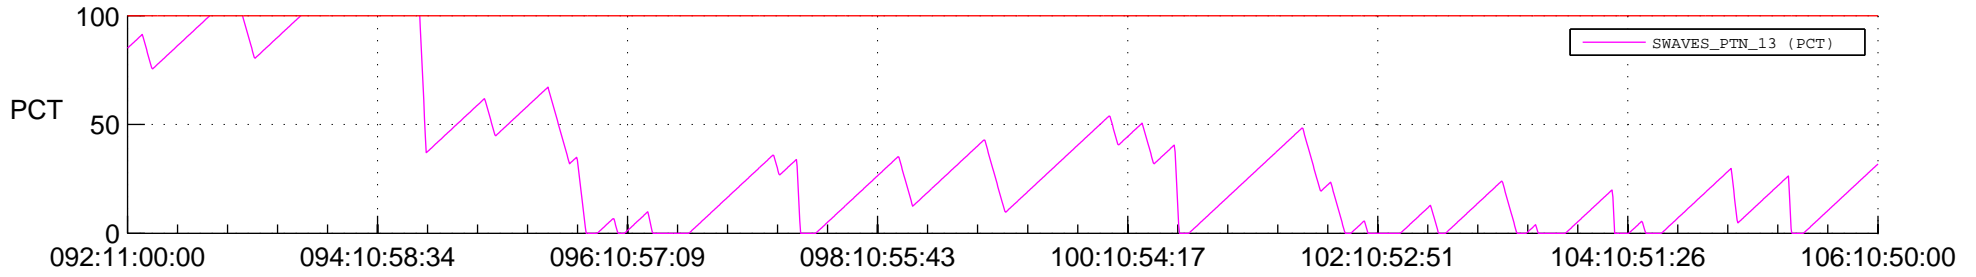

# STEREO AHEAD SSR PCT Full Prediction

## SWAVES\_Percent\_Full\_Prediction

## Spacecraft\_DownLink\_Rate

Ground Time (2014:092:11:00:00.000 -2014:106:10:50:00.000)