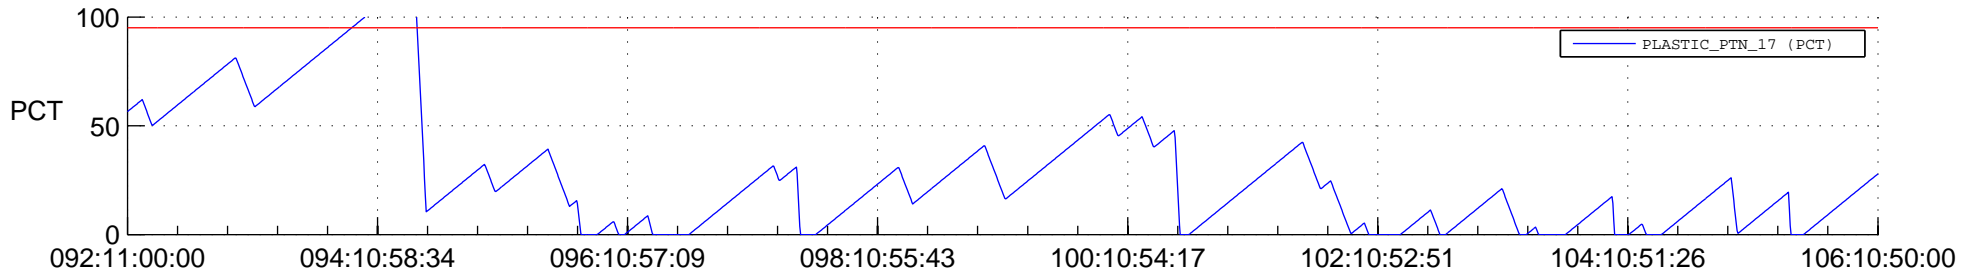

# STEREO AHEAD SSR PCT Full Prediction

## SWAVES\_Percent\_Full\_Prediction

## Spacecraft\_DownLink\_Rate

Ground Time (2014:092:11:00:00.000 -2014:106:10:50:00.000)