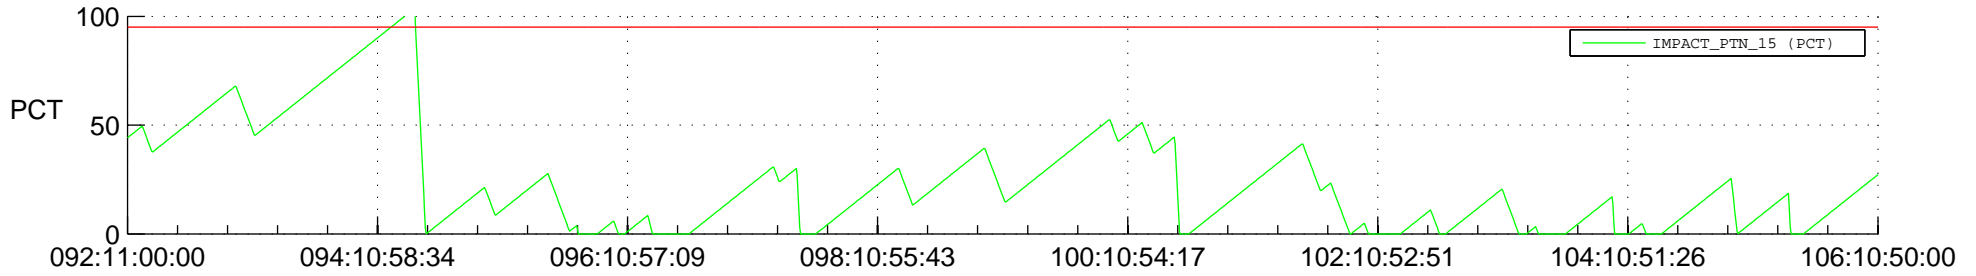

IMPACT_Percent_Full_Prediction