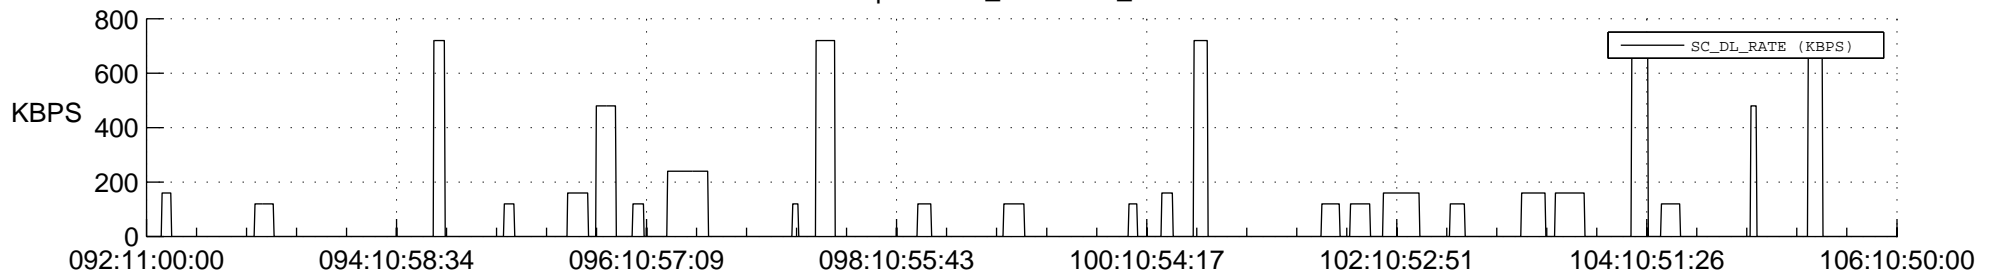

## Spacecraft\_DownLink\_Rate

Ground Time (2014:092:11:00:00.000 -2014:106:10:50:00.000)