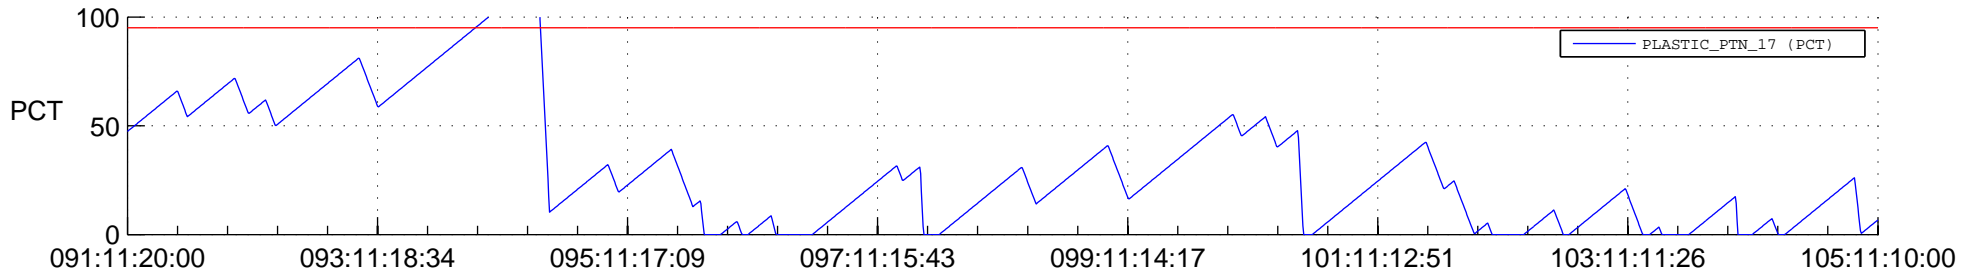

PLASTIC_Percent_Full_Prediction