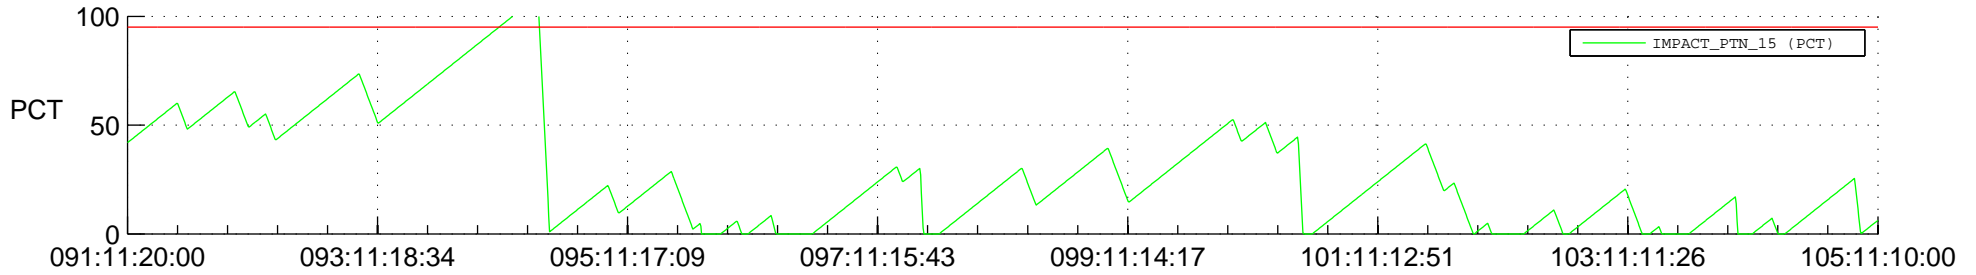

IMPACT_Percent_Full_Prediction