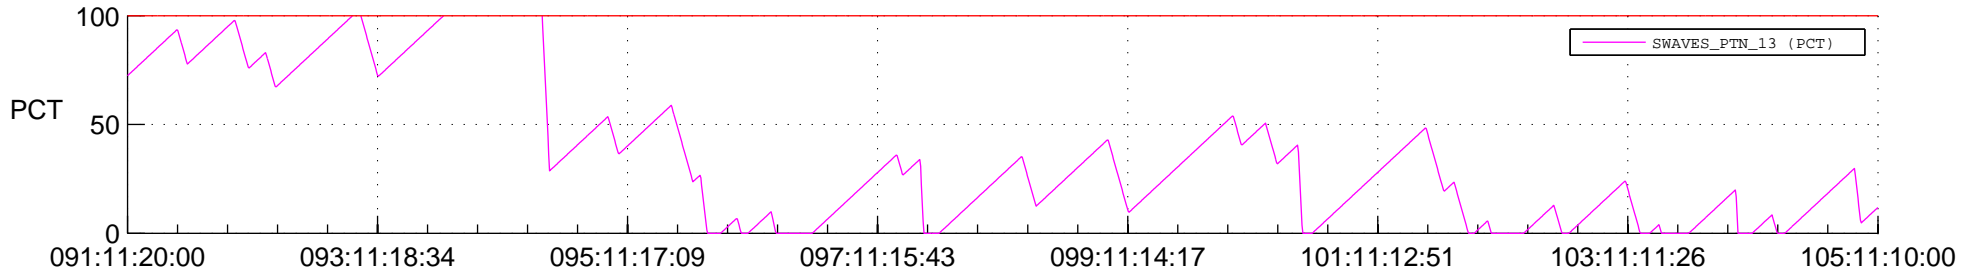

# STEREO AHEAD SSR PCT Full Prediction

## SWAVES\_Percent\_Full\_Prediction