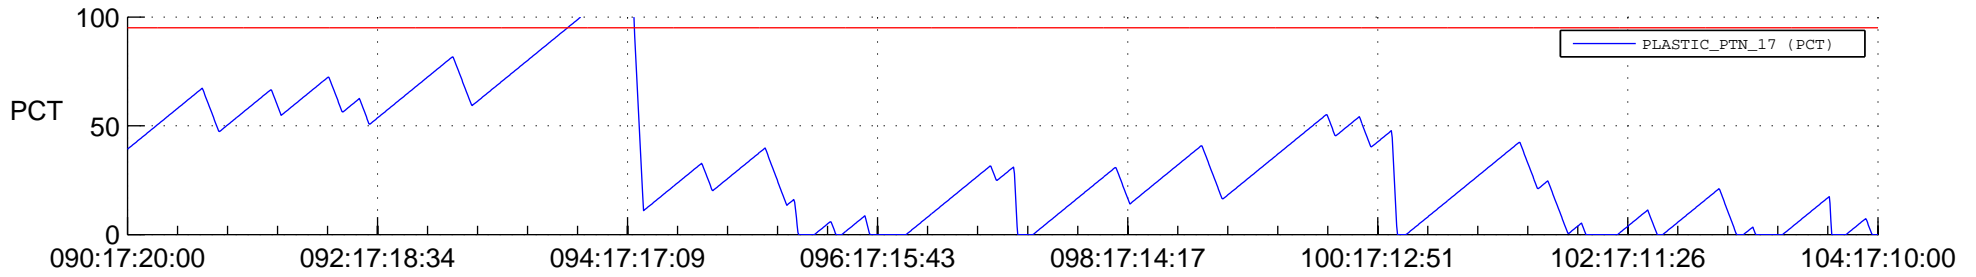

STEREO AHEAD SSR PCT Full Prediction

SWAVES_Percent_Full_Prediction

IMPACT_Percent_Full_Prediction

PLASTIC_Percent_Full_Prediction

Spacecraft_DownLink_Rate