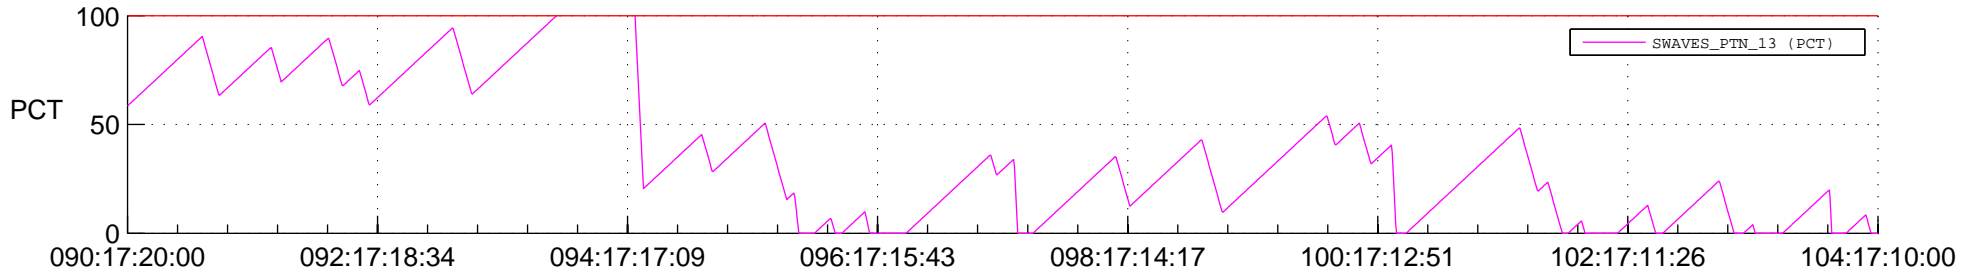

STEREO AHEAD SSR PCT Full Prediction

SWAVES_Percent_Full_Prediction

IMPACT_Percent_Full_Prediction

PLASTIC_Percent_Full_Prediction

Spacecraft_DownLink_Rate