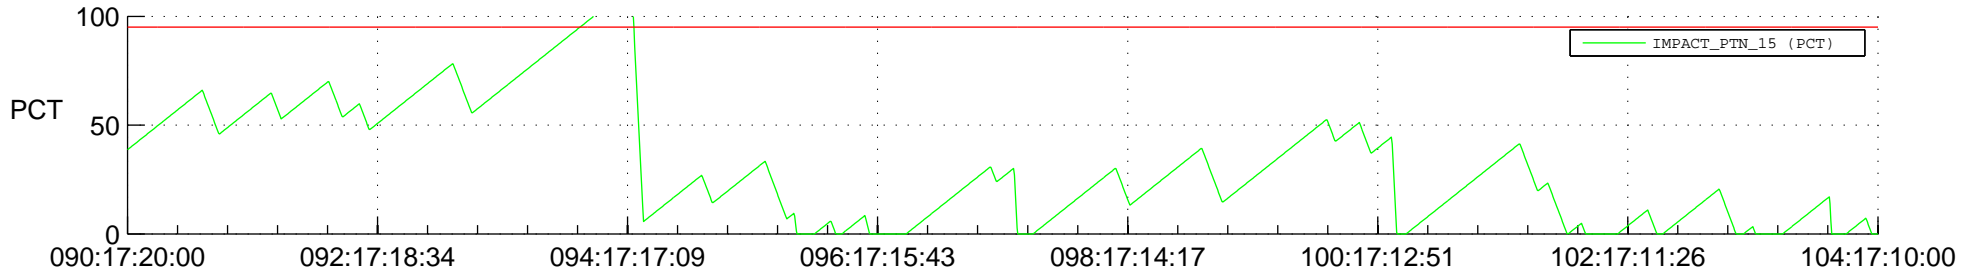

STEREO AHEAD SSR PCT Full Prediction

SWAVES_Percent_Full_Prediction

IMPACT_Percent_Full_Prediction

PLASTIC_Percent_Full_Prediction

Spacecraft_DownLink_Rate