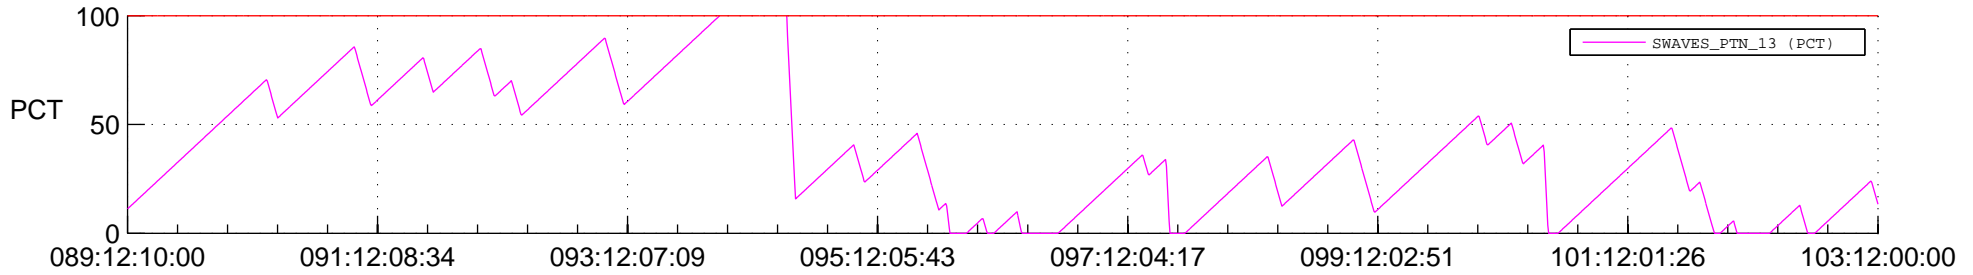

STEREO AHEAD SSR PCT Full Prediction

SWAVES_Percent_Full_Prediction

IMPACT_Percent_Full_Prediction

PLASTIC_Percent_Full_Prediction

Spacecraft_DownLink_Rate