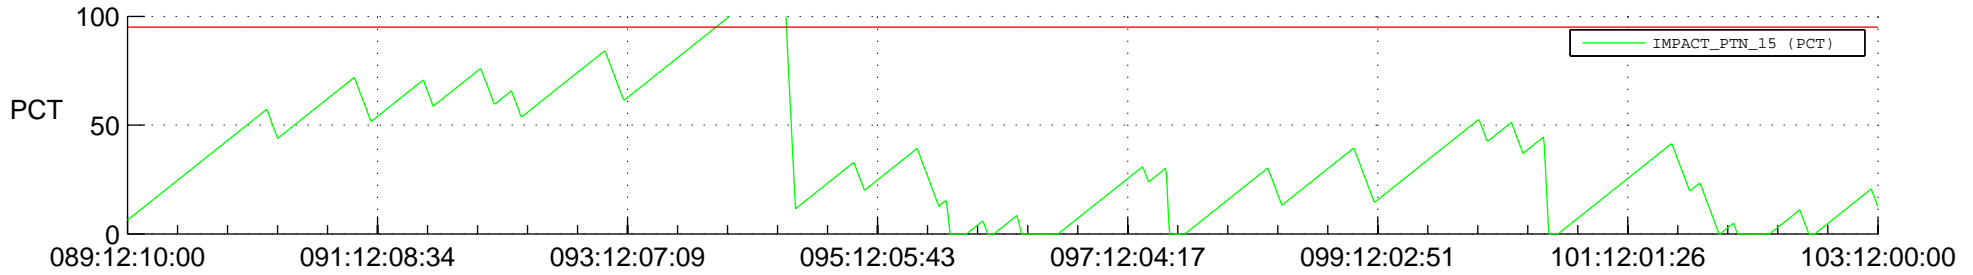

STEREO AHEAD SSR PCT Full Prediction

SWAVES_Percent_Full_Prediction

IMPACT_Percent_Full_Prediction

PLASTIC_Percent_Full_Prediction

Spacecraft_DownLink_Rate