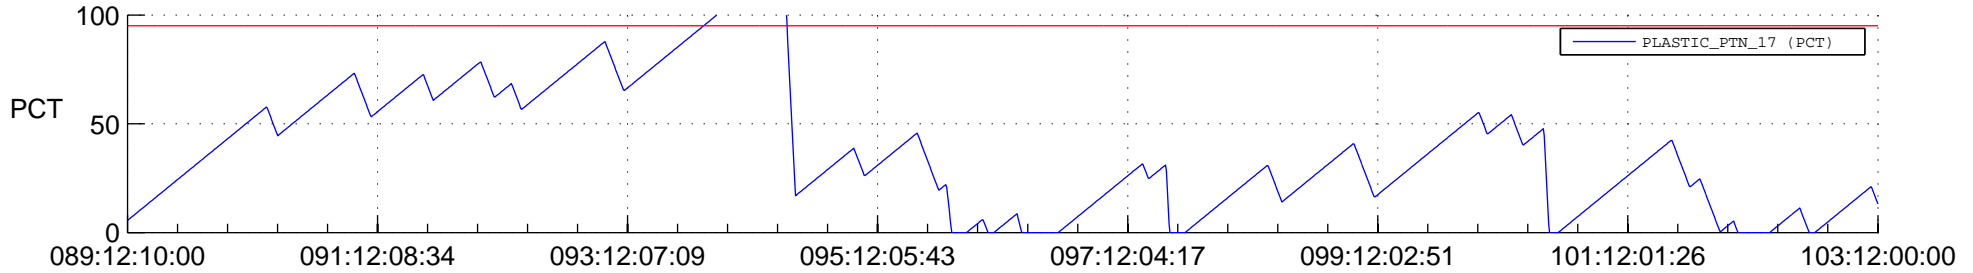

STEREO AHEAD SSR PCT Full Prediction

SWAVES_Percent_Full_Prediction

IMPACT_Percent_Full_Prediction

PLASTIC_Percent_Full_Prediction

Spacecraft_DownLink_Rate