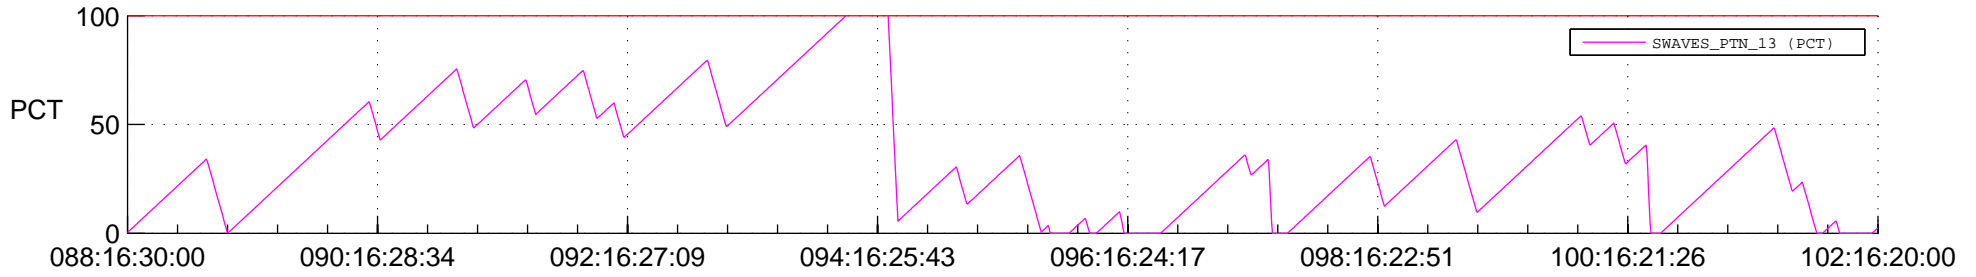

## SWAVES\_Percent\_Full\_Prediction

## Spacecraft\_DownLink\_Rate

Ground Time (2014:088:16:30:00.000 -2014:102:16:20:00.000)