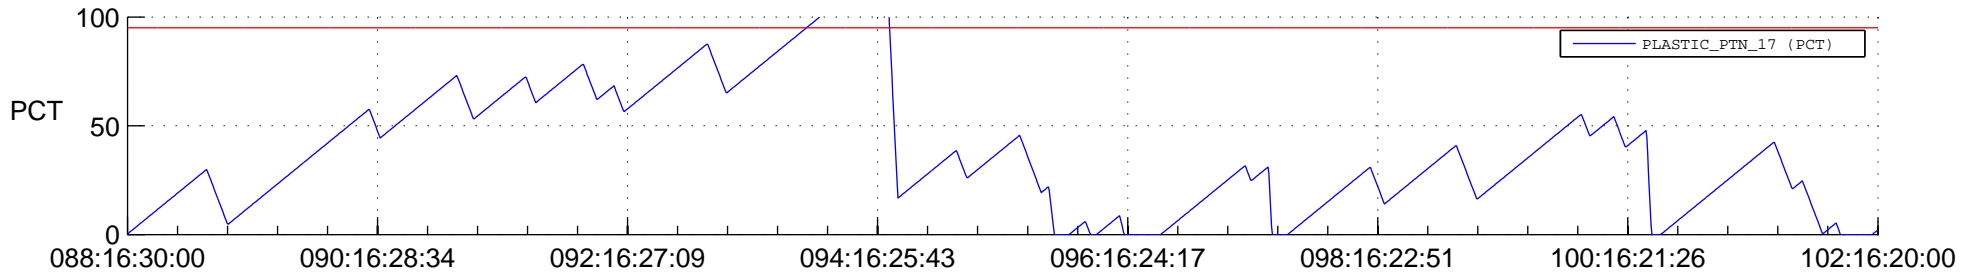

# STEREO AHEAD SSR PCT Full Prediction

## SWAVES\_Percent\_Full\_Prediction

## Spacecraft\_DownLink\_Rate

Ground Time (2014:088:16:30:00.000 -2014:102:16:20:00.000)