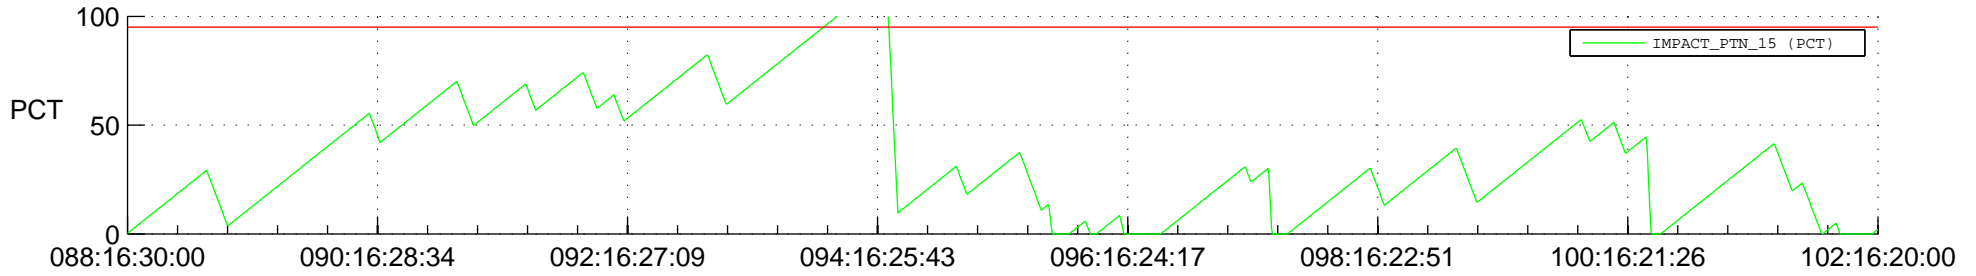

IMPACT_Percent_Full_Prediction