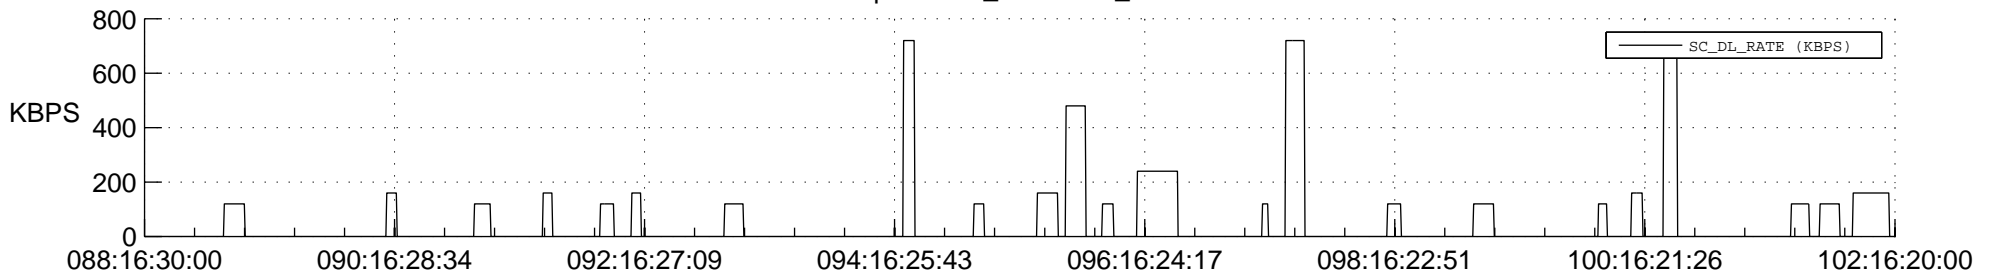

## Spacecraft\_DownLink\_Rate

Ground Time (2014:088:16:30:00.000 -2014:102:16:20:00.000)