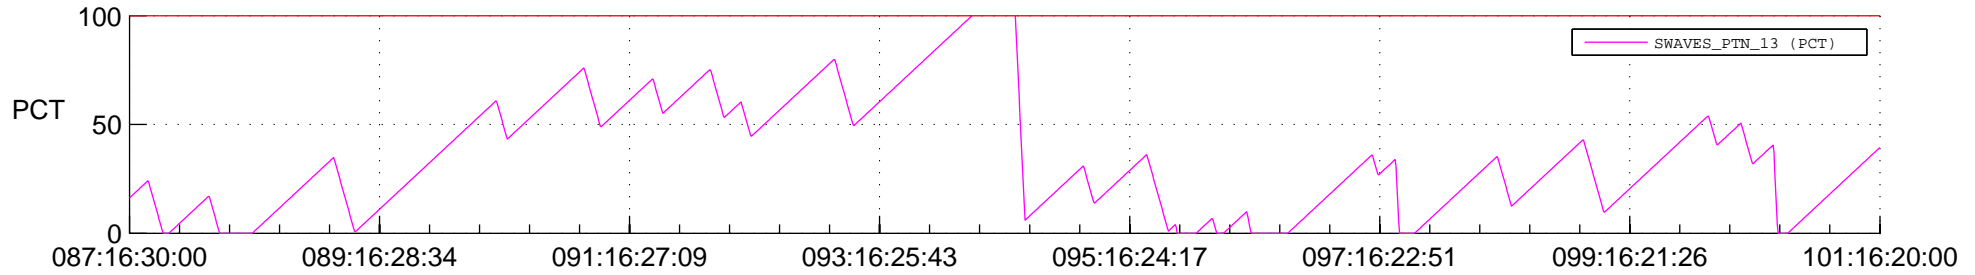

STEREO AHEAD SSR PCT Full Prediction

SWAVES_Percent_Full_Prediction

IMPACT_Percent_Full_Prediction

PLASTIC_Percent_Full_Prediction

Spacecraft_DownLink_Rate