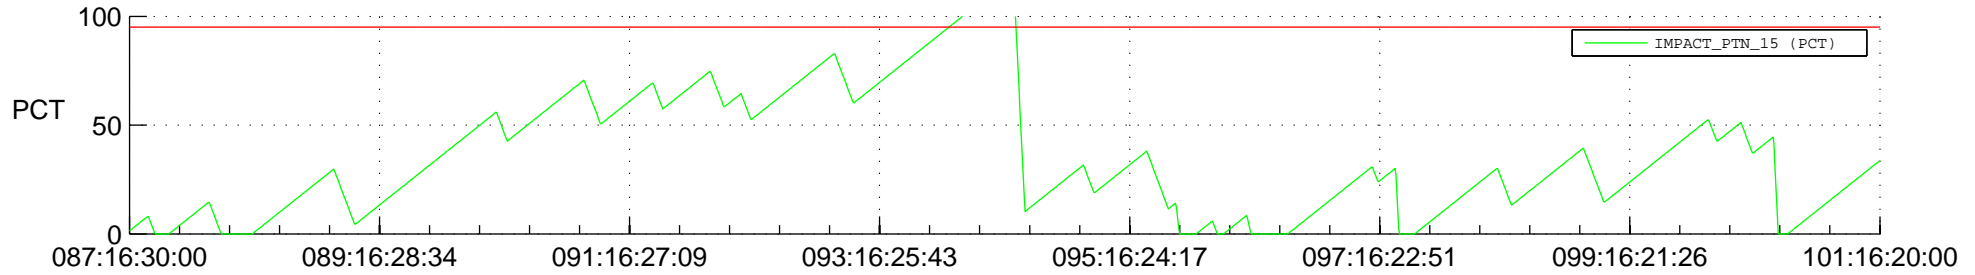

STEREO AHEAD SSR PCT Full Prediction

SWAVES_Percent_Full_Prediction

IMPACT_Percent_Full_Prediction

PLASTIC_Percent_Full_Prediction

Spacecraft_DownLink_Rate