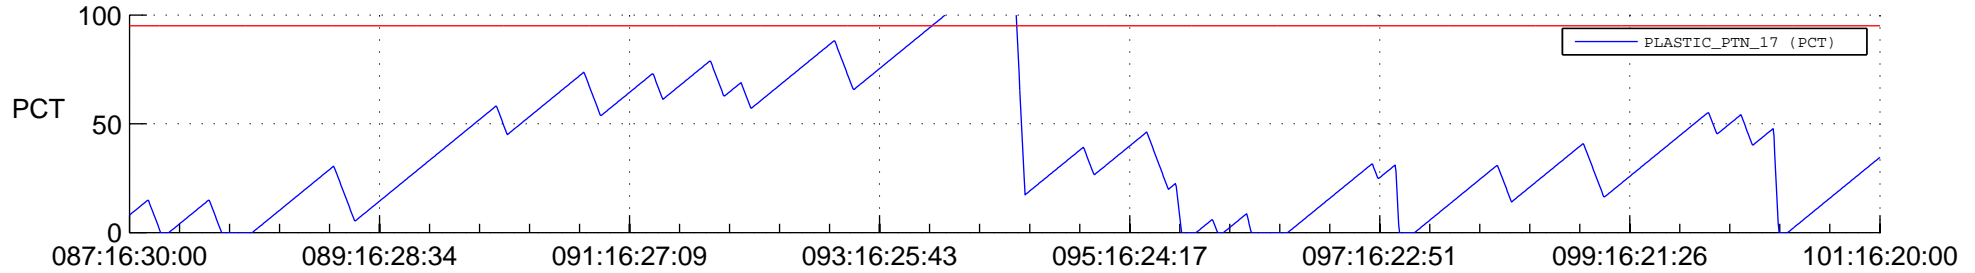

STEREO AHEAD SSR PCT Full Prediction

SWAVES_Percent_Full_Prediction

IMPACT_Percent_Full_Prediction

PLASTIC_Percent_Full_Prediction

Spacecraft_DownLink_Rate