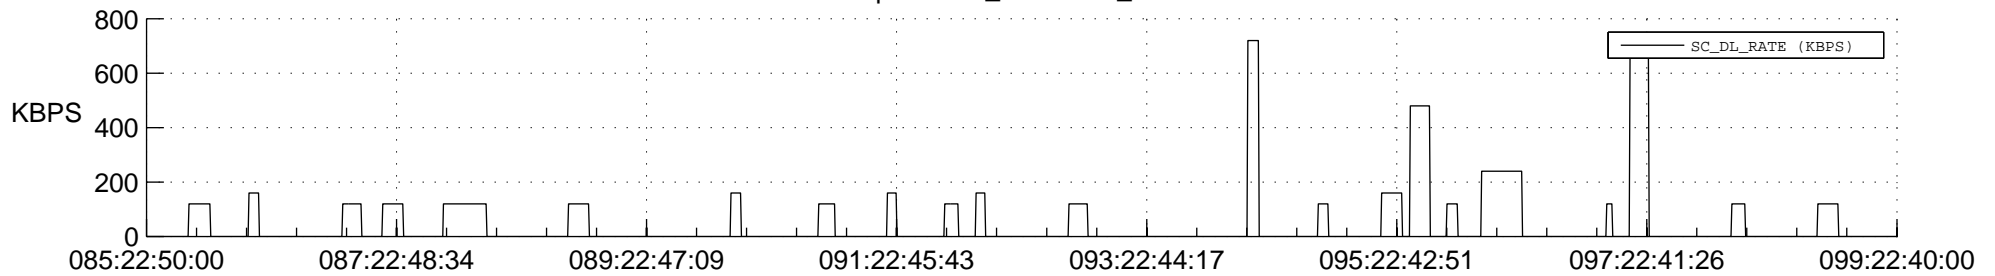

## Spacecraft\_DownLink\_Rate

Ground Time (2014:085:22:50:00.000 -2014:099:22:40:00.000)