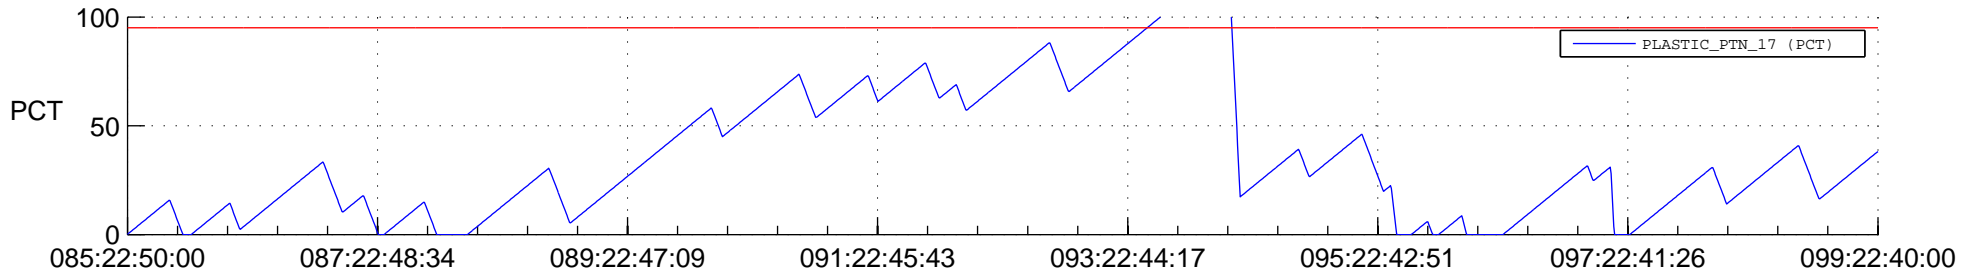

# STEREO AHEAD SSR PCT Full Prediction

## SWAVES\_Percent\_Full\_Prediction

## Spacecraft\_DownLink\_Rate

Ground Time (2014:085:22:50:00.000 -2014:099:22:40:00.000)