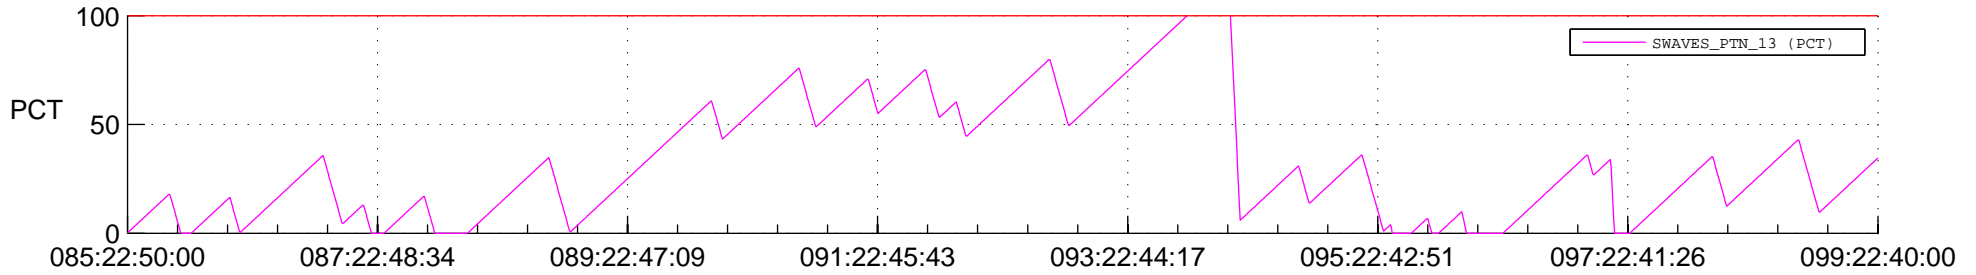

# STEREO AHEAD SSR PCT Full Prediction

## SWAVES\_Percent\_Full\_Prediction

## Spacecraft\_DownLink\_Rate

Ground Time (2014:085:22:50:00.000 -2014:099:22:40:00.000)