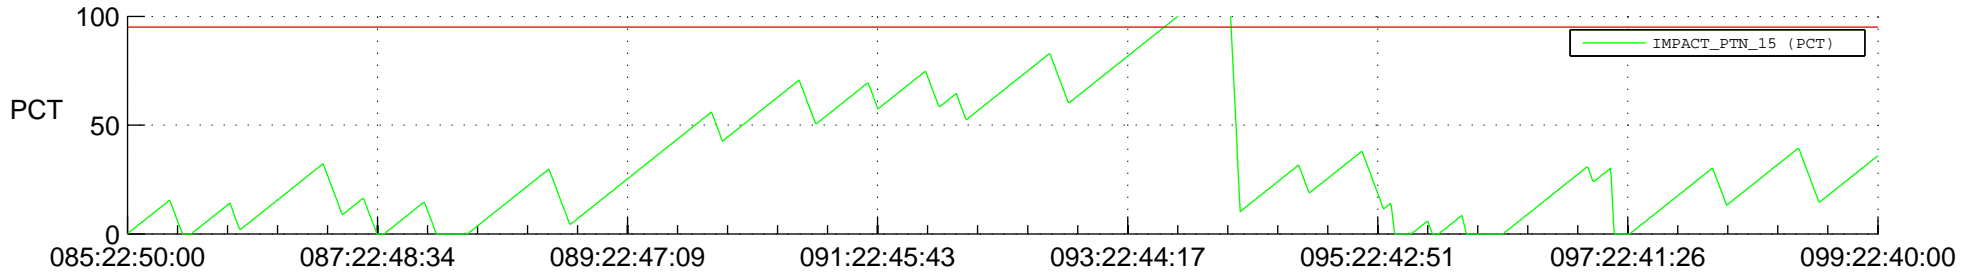

IMPACT_Percent_Full_Prediction