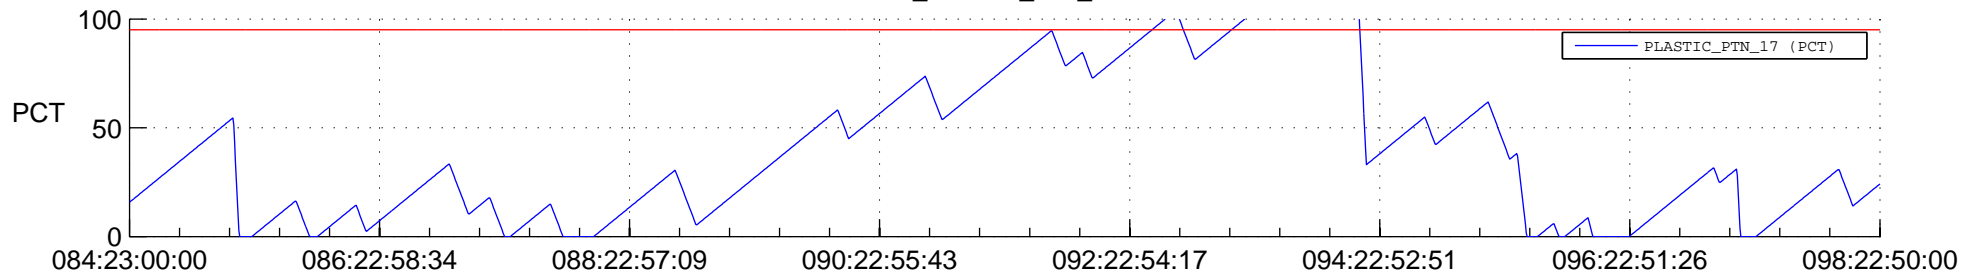

PLASTIC_Percent_Full_Prediction