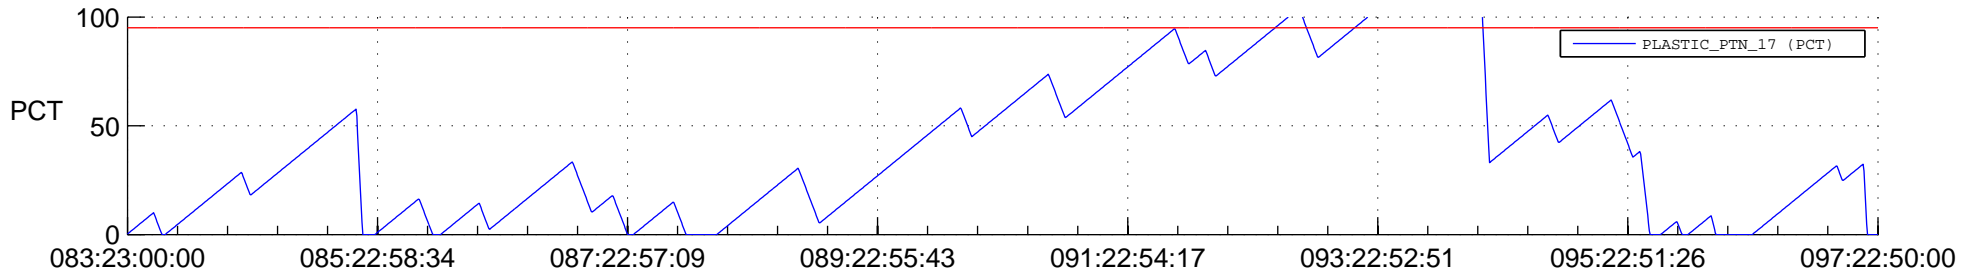

STEREO AHEAD SSR PCT Full Prediction

SWAVES_Percent_Full_Prediction

IMPACT_Percent_Full_Prediction

PLASTIC_Percent_Full_Prediction

Spacecraft_DownLink_Rate

Ground Time (2014:083:23:00:00.000 -2014:097:22:50:00.000)