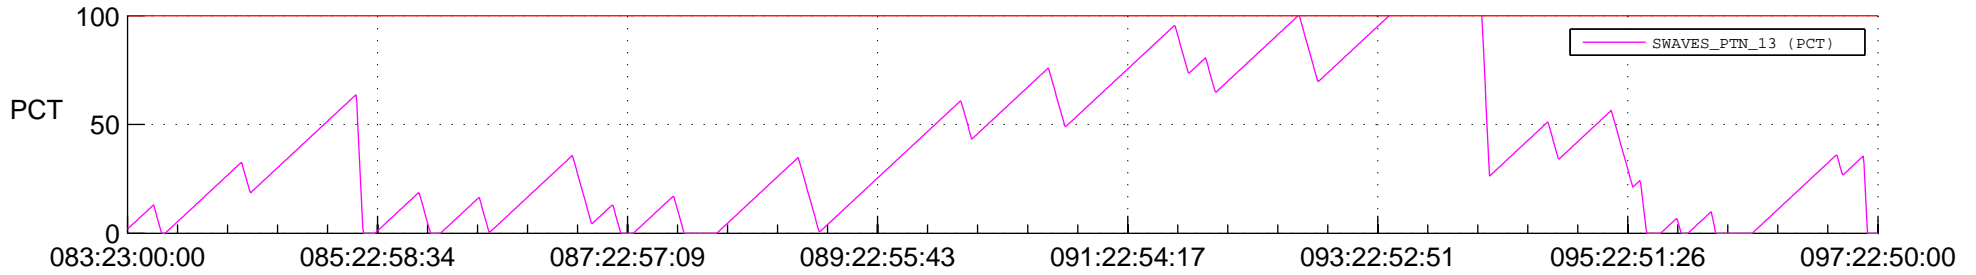

STEREO AHEAD SSR PCT Full Prediction

SWAVES_Percent_Full_Prediction

IMPACT_Percent_Full_Prediction

PLASTIC_Percent_Full_Prediction

Spacecraft_DownLink_Rate

Ground Time (2014:083:23:00:00.000 -2014:097:22:50:00.000)