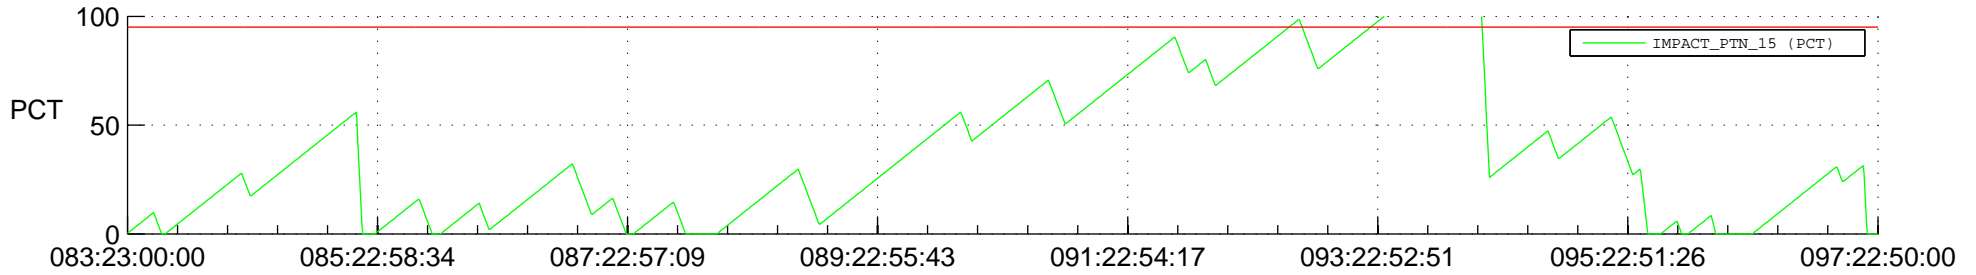

STEREO AHEAD SSR PCT Full Prediction

SWAVES_Percent_Full_Prediction

IMPACT_Percent_Full_Prediction

PLASTIC_Percent_Full_Prediction

Spacecraft_DownLink_Rate

Ground Time (2014:083:23:00:00.000 -2014:097:22:50:00.000)