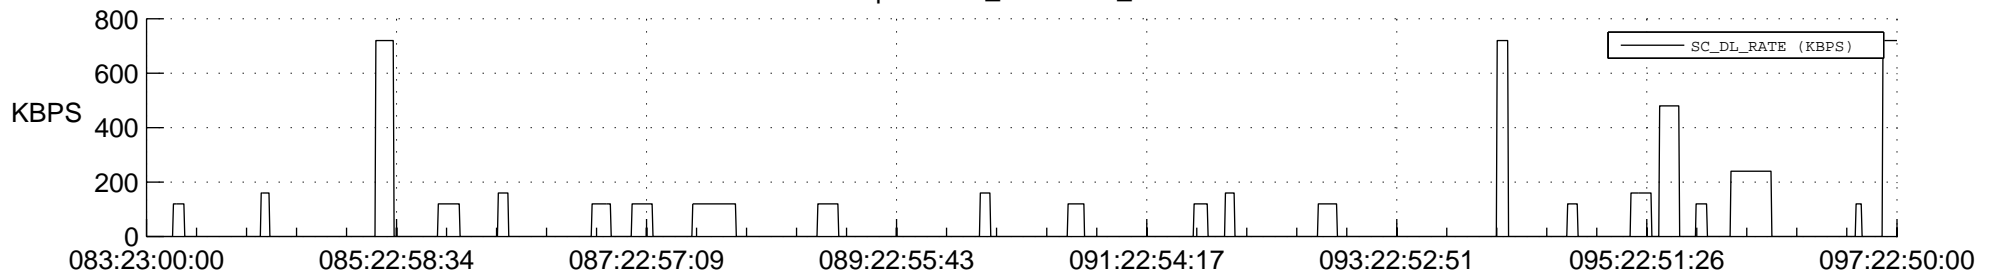

STEREO AHEAD SSR PCT Full Prediction

SWAVES_Percent_Full_Prediction

IMPACT_Percent_Full_Prediction

PLASTIC_Percent_Full_Prediction

Spacecraft_DownLink_Rate

Ground Time (2014:083:23:00:00.000 -2014:097:22:50:00.000)