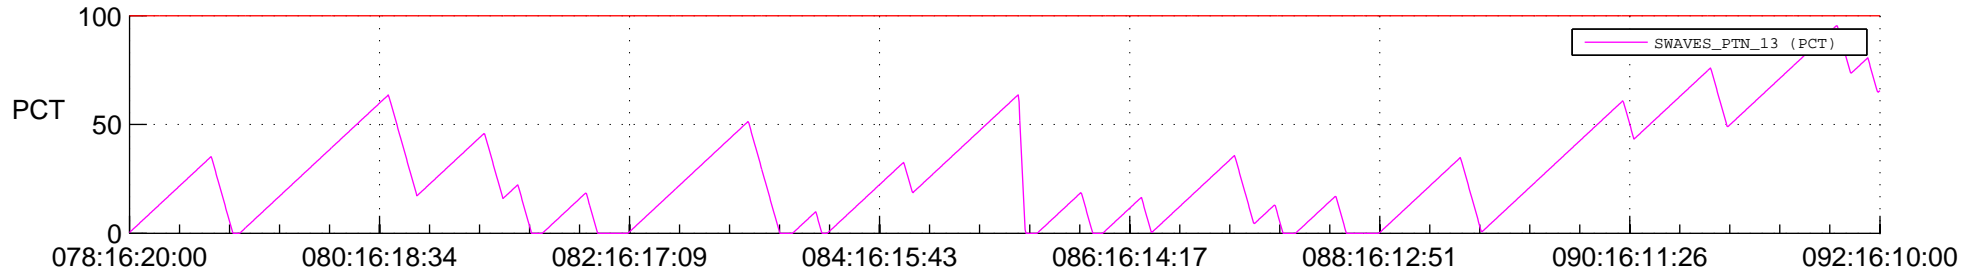

STEREO AHEAD SSR PCT Full Prediction

SWAVES_Percent_Full_Prediction

IMPACT_Percent_Full_Prediction

PLASTIC_Percent_Full_Prediction

Spacecraft_DownLink_Rate