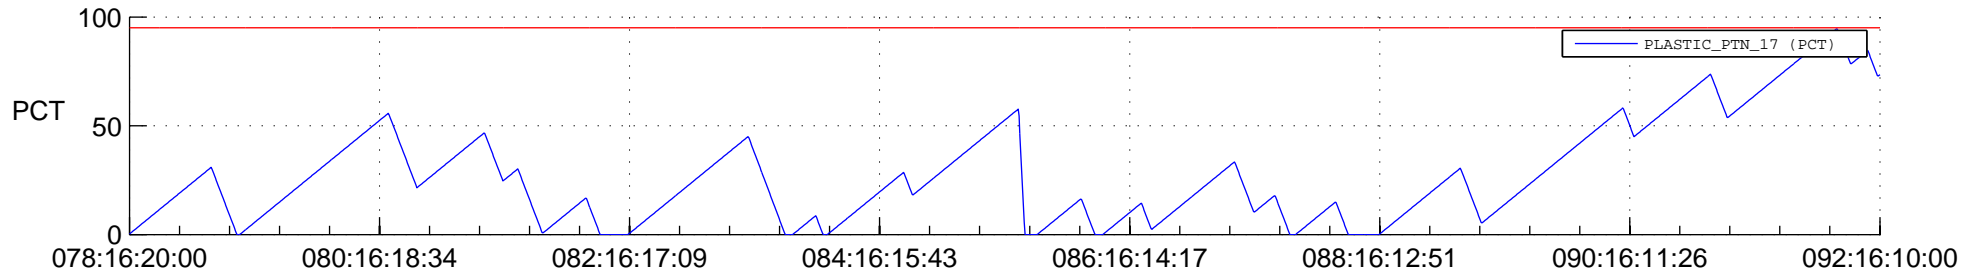

STEREO AHEAD SSR PCT Full Prediction

SWAVES_Percent_Full_Prediction

IMPACT_Percent_Full_Prediction

PLASTIC_Percent_Full_Prediction

Spacecraft_DownLink_Rate