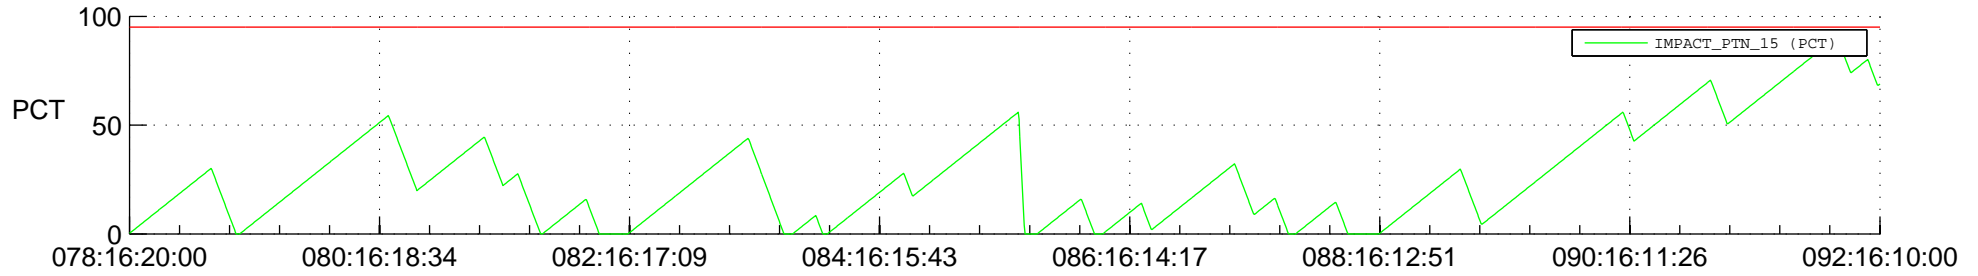

STEREO AHEAD SSR PCT Full Prediction

SWAVES_Percent_Full_Prediction

IMPACT_Percent_Full_Prediction

PLASTIC_Percent_Full_Prediction

Spacecraft_DownLink_Rate