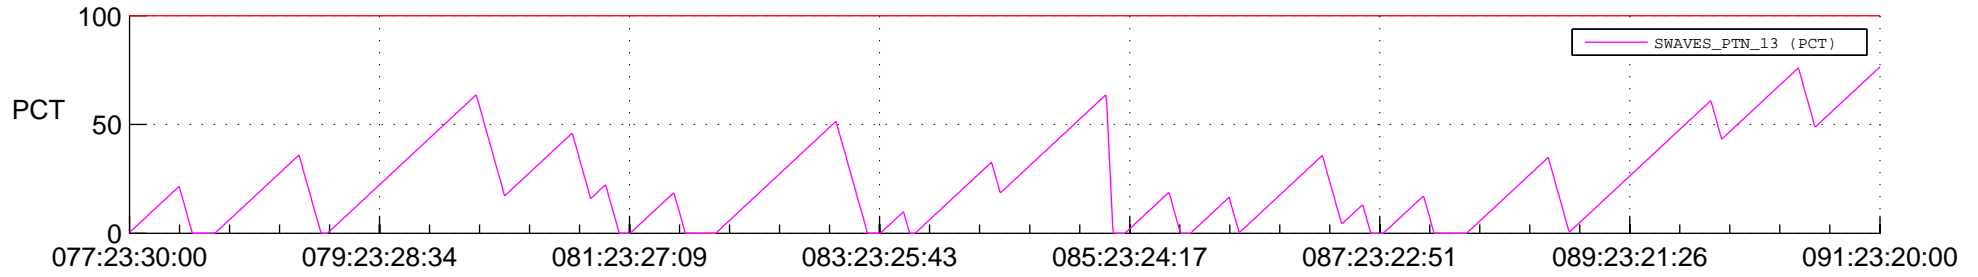

# STEREO AHEAD SSR PCT Full Prediction

## SWAVES\_Percent\_Full\_Prediction

## Spacecraft\_DownLink\_Rate

Ground Time (2014:077:23:30:00.000 -2014:091:23:20:00.000)