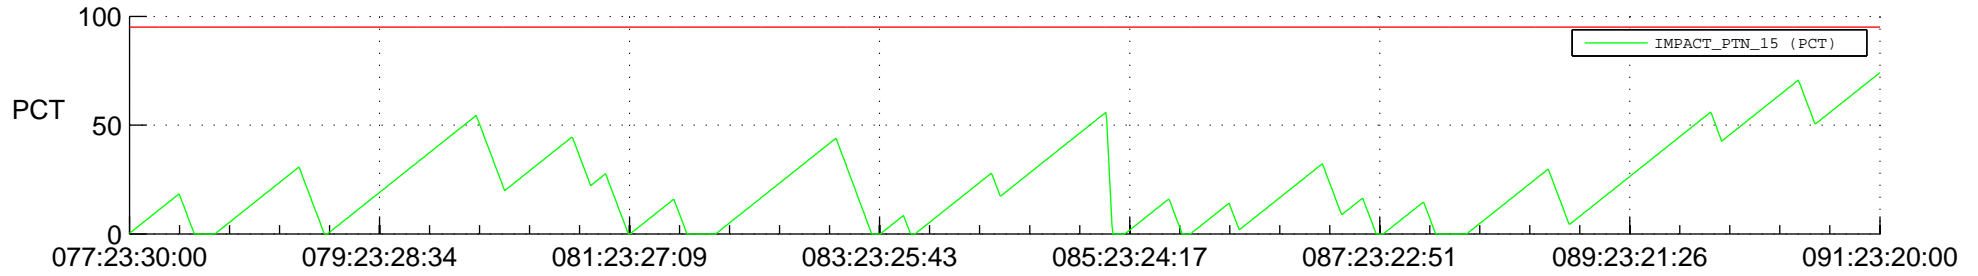

IMPACT_Percent_Full_Prediction