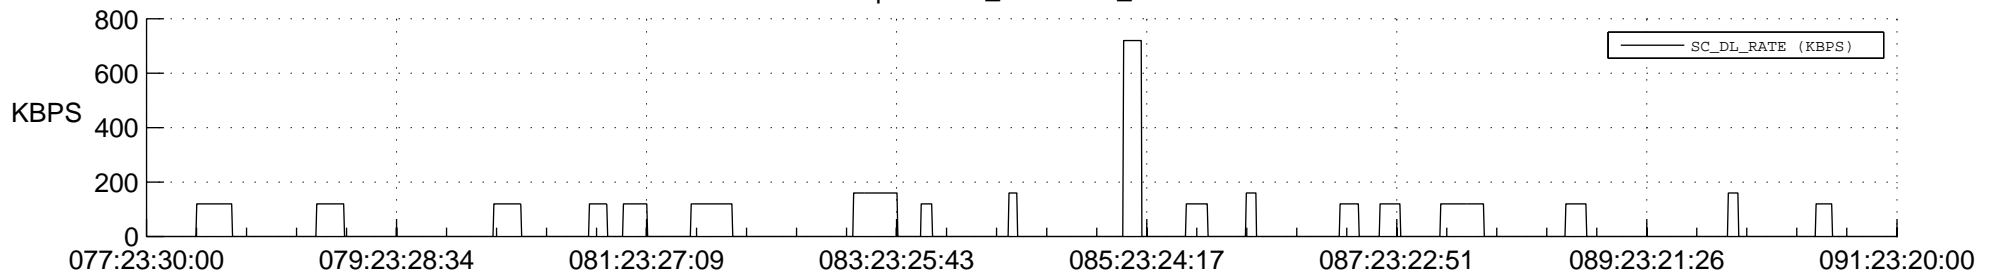

## Spacecraft\_DownLink\_Rate

Ground Time (2014:077:23:30:00.000 -2014:091:23:20:00.000)