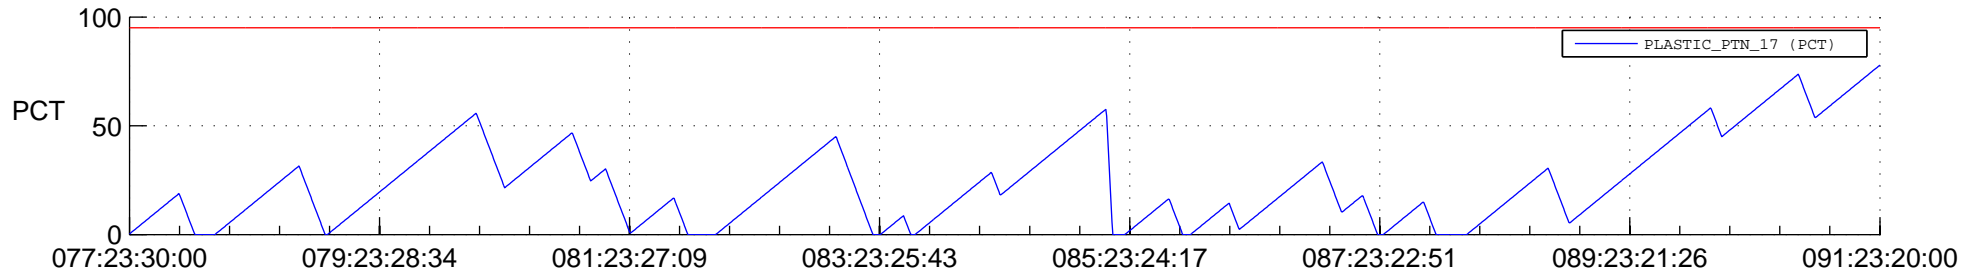

# STEREO AHEAD SSR PCT Full Prediction

## SWAVES\_Percent\_Full\_Prediction

## Spacecraft\_DownLink\_Rate

Ground Time (2014:077:23:30:00.000 -2014:091:23:20:00.000)