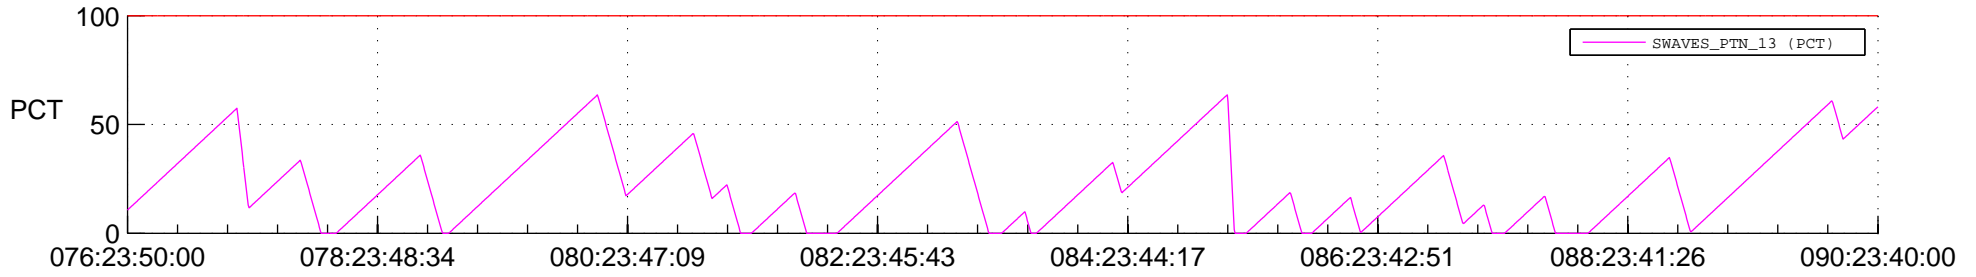

STEREO AHEAD SSR PCT Full Prediction

SWAVES_Percent_Full_Prediction

IMPACT_Percent_Full_Prediction

PLASTIC_Percent_Full_Prediction

Spacecraft_DownLink_Rate