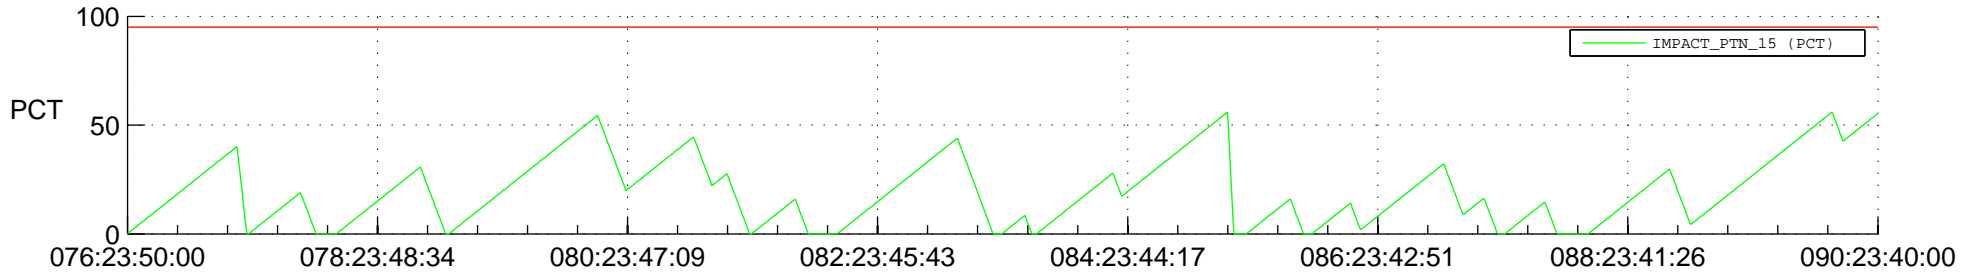

STEREO AHEAD SSR PCT Full Prediction

SWAVES_Percent_Full_Prediction

IMPACT_Percent_Full_Prediction

PLASTIC_Percent_Full_Prediction

Spacecraft_DownLink_Rate