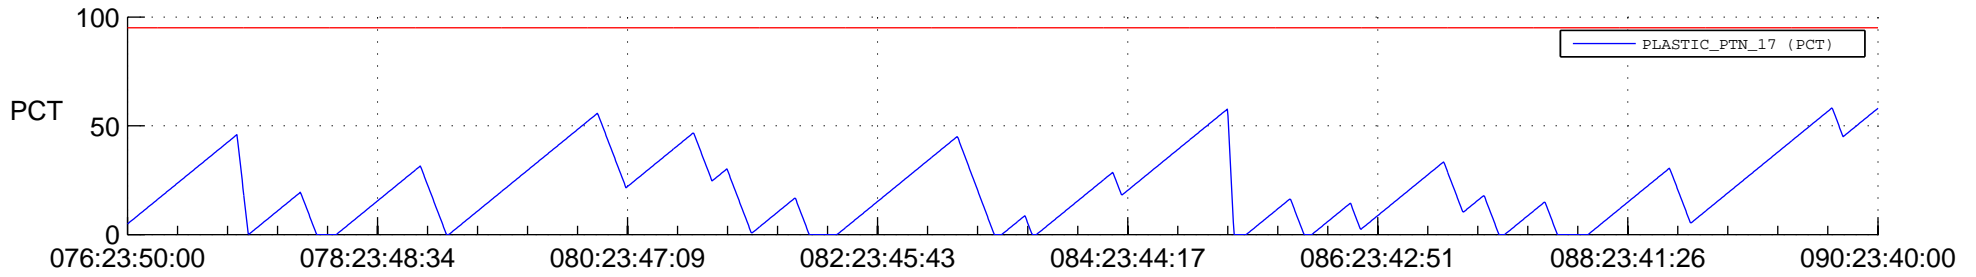

STEREO AHEAD SSR PCT Full Prediction

SWAVES_Percent_Full_Prediction

IMPACT_Percent_Full_Prediction

PLASTIC_Percent_Full_Prediction

Spacecraft_DownLink_Rate