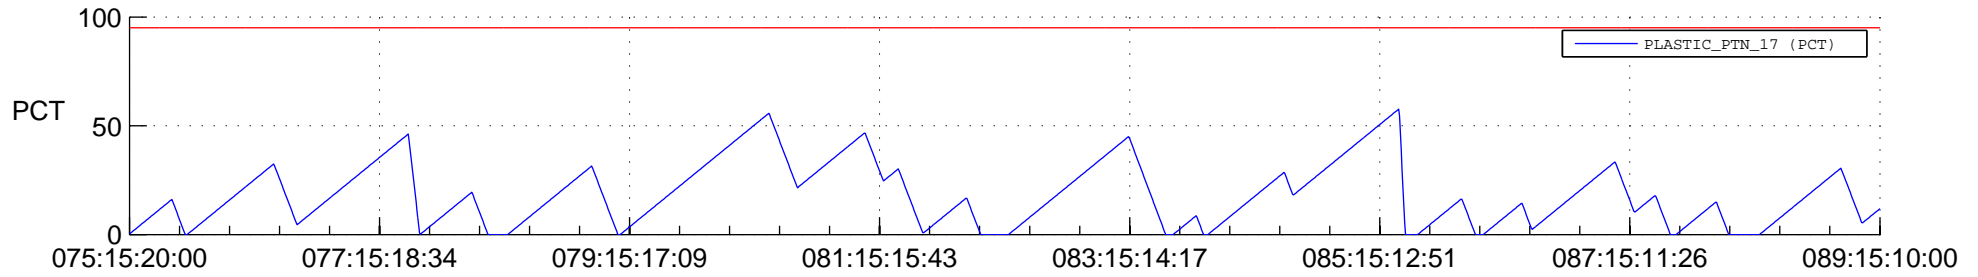

PLASTIC_Percent_Full_Prediction