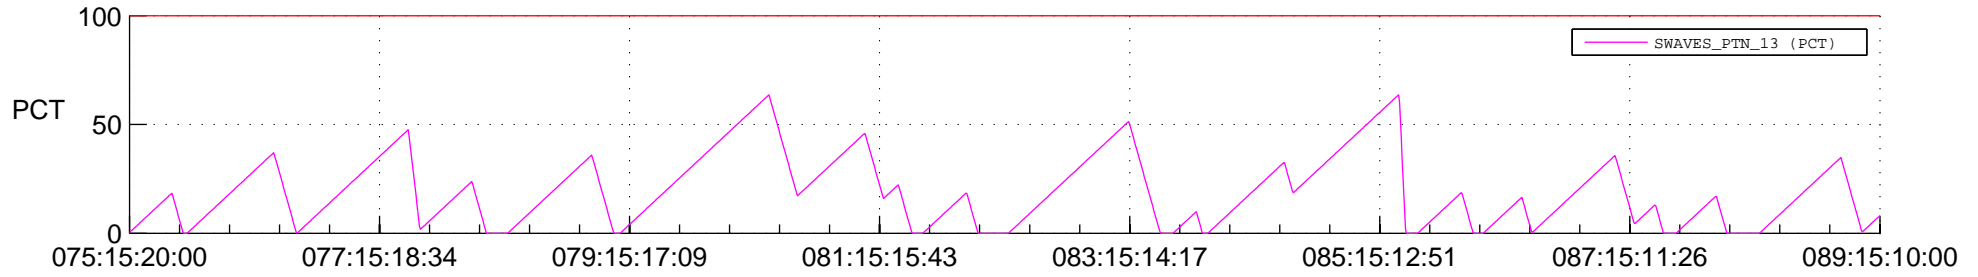

# STEREO AHEAD SSR PCT Full Prediction

## SWAVES\_Percent\_Full\_Prediction