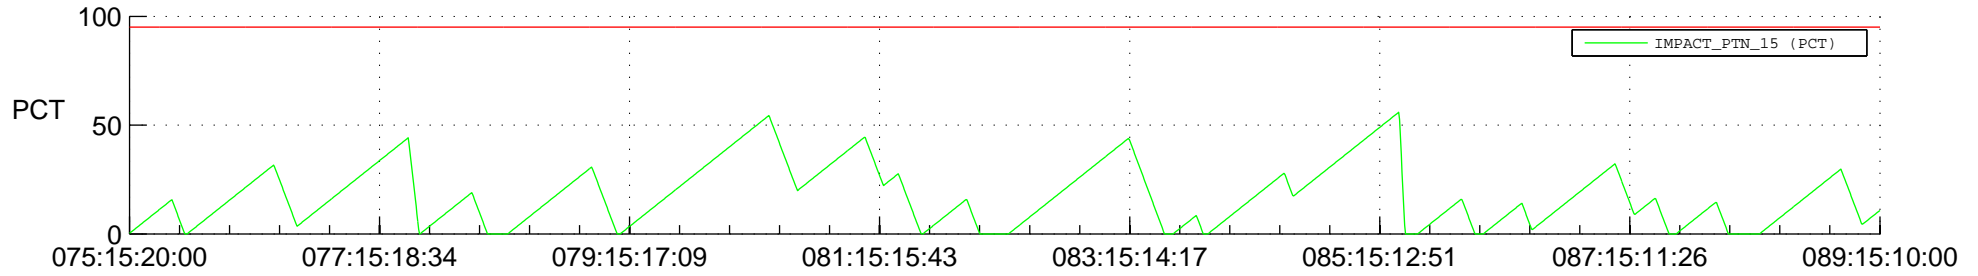

IMPACT_Percent_Full_Prediction