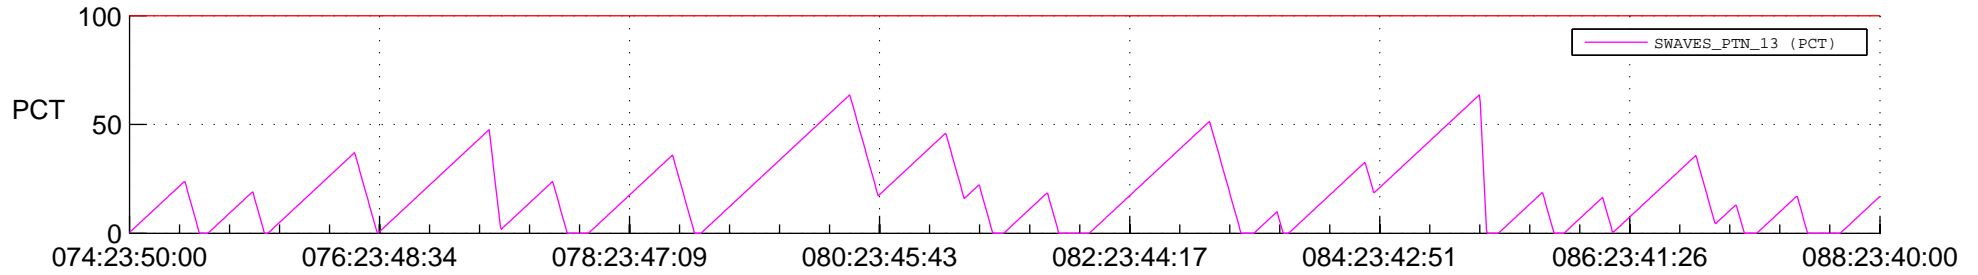

## SWAVES\_Percent\_Full\_Prediction

## Spacecraft\_DownLink\_Rate

Ground Time (2014:074:23:50:00.000 -2014:088:23:40:00.000)