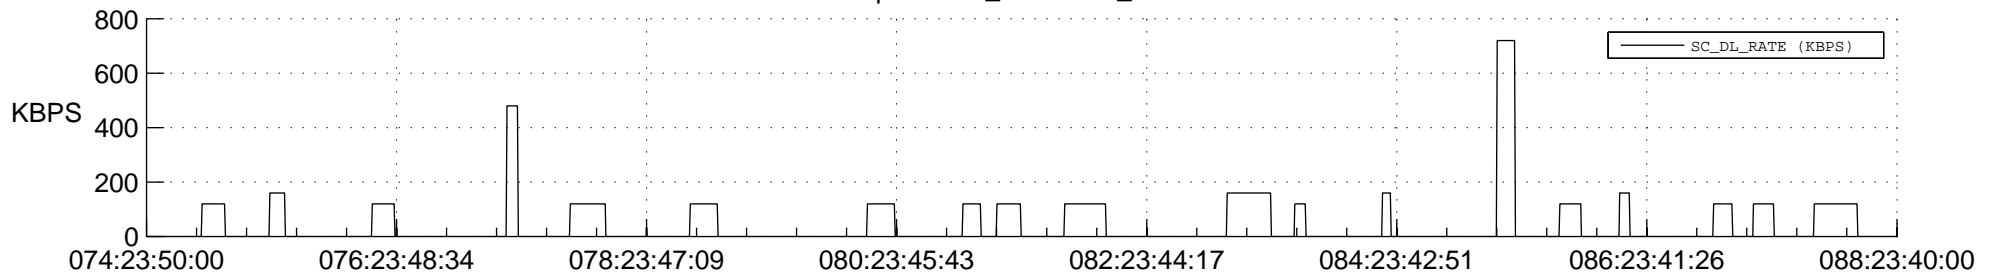

## Spacecraft\_DownLink\_Rate

Ground Time (2014:074:23:50:00.000 -2014:088:23:40:00.000)