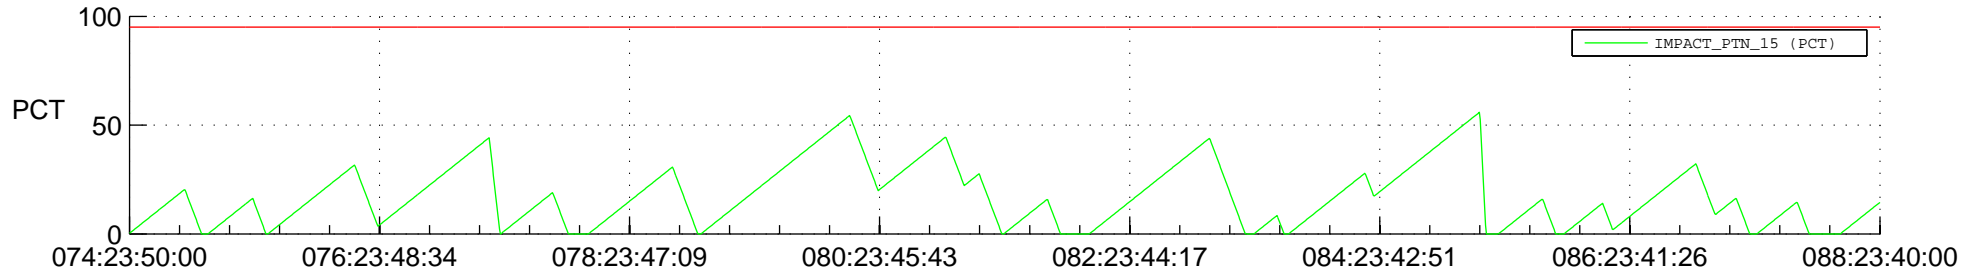

IMPACT_Percent_Full_Prediction