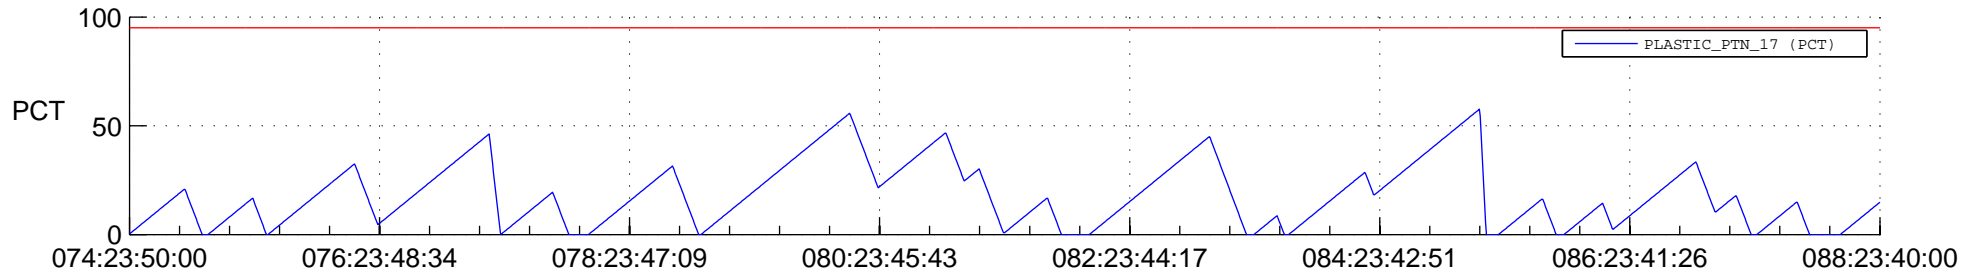

## SWAVES\_Percent\_Full\_Prediction

## Spacecraft\_DownLink\_Rate

Ground Time (2014:074:23:50:00.000 -2014:088:23:40:00.000)