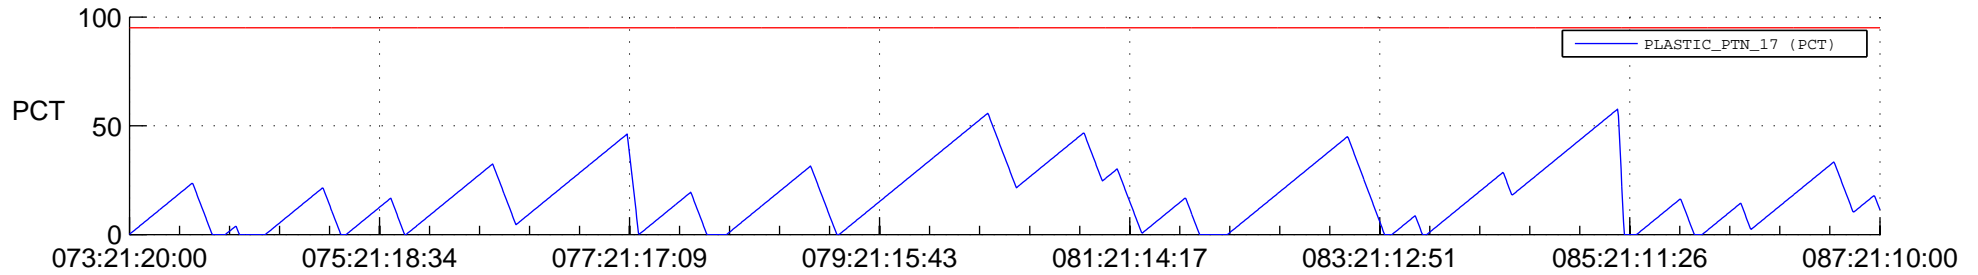

STEREO AHEAD SSR PCT Full Prediction

SWAVES_Percent_Full_Prediction

IMPACT_Percent_Full_Prediction

PLASTIC_Percent_Full_Prediction

Spacecraft_DownLink_Rate