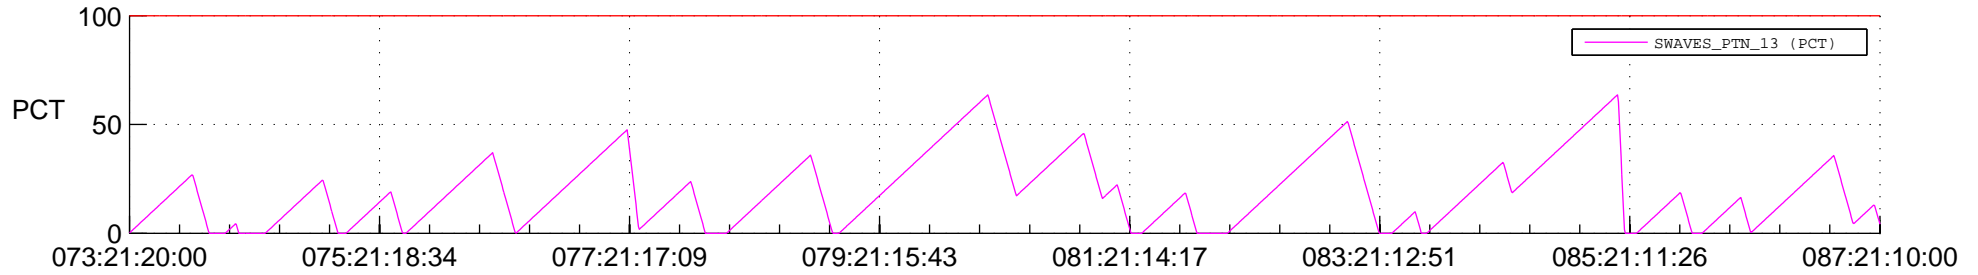

STEREO AHEAD SSR PCT Full Prediction

SWAVES_Percent_Full_Prediction

IMPACT_Percent_Full_Prediction

PLASTIC_Percent_Full_Prediction

Spacecraft_DownLink_Rate