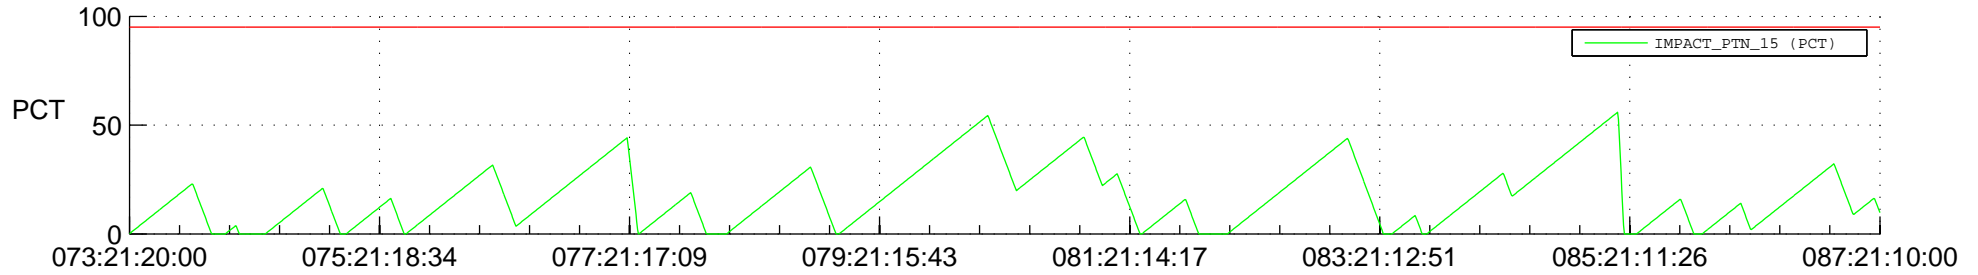

STEREO AHEAD SSR PCT Full Prediction

SWAVES_Percent_Full_Prediction

IMPACT_Percent_Full_Prediction

PLASTIC_Percent_Full_Prediction

Spacecraft_DownLink_Rate