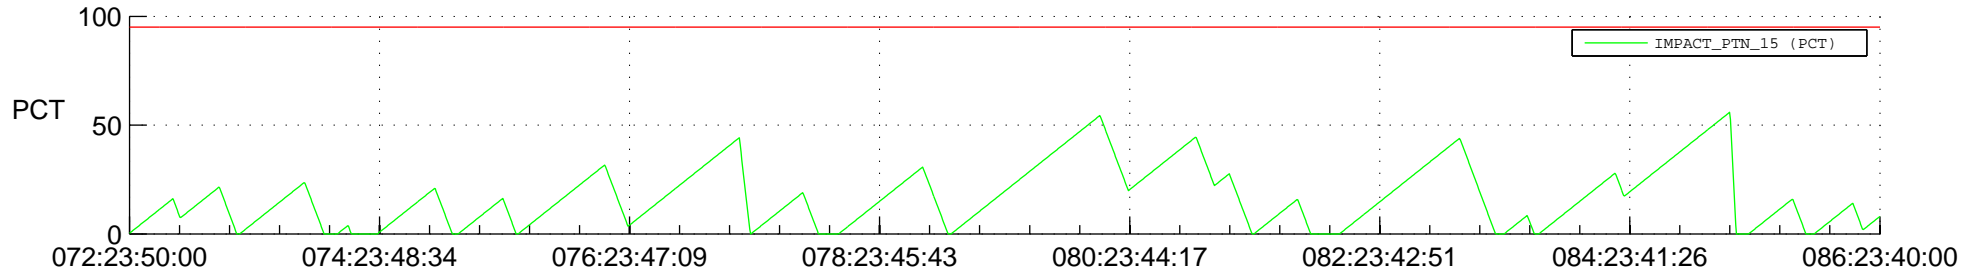

STEREO AHEAD SSR PCT Full Prediction

SWAVES_Percent_Full_Prediction

IMPACT_Percent_Full_Prediction

PLASTIC_Percent_Full_Prediction

Spacecraft_DownLink_Rate