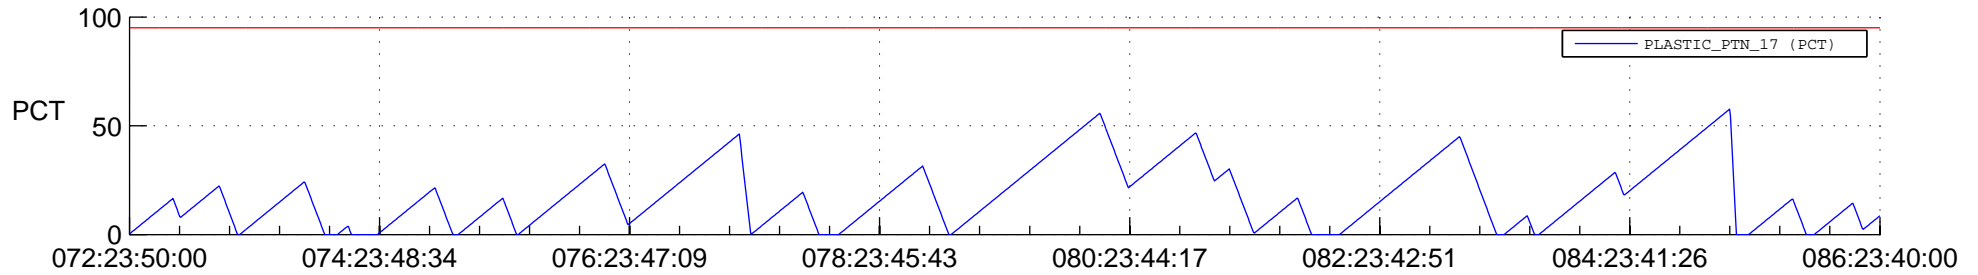

STEREO AHEAD SSR PCT Full Prediction

SWAVES_Percent_Full_Prediction

IMPACT_Percent_Full_Prediction

PLASTIC_Percent_Full_Prediction

Spacecraft_DownLink_Rate