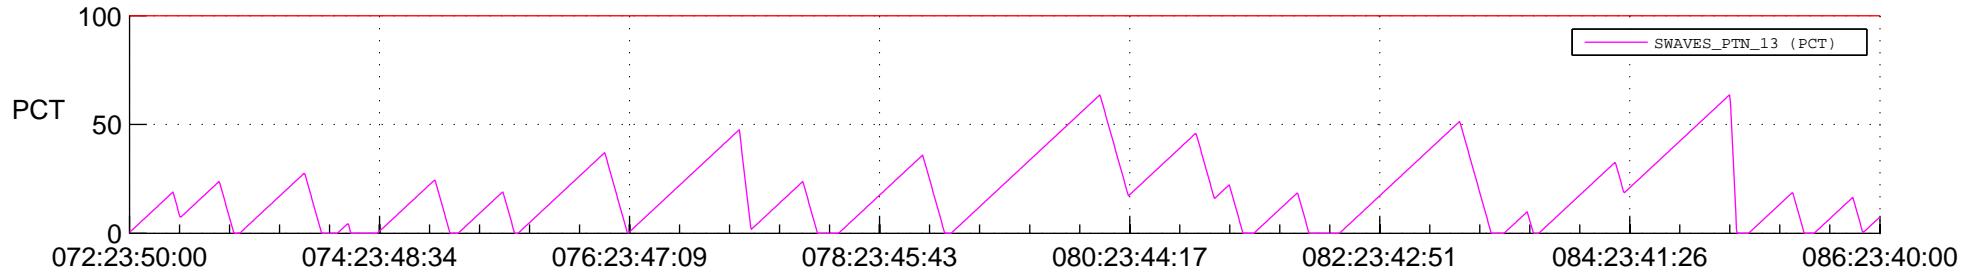

STEREO AHEAD SSR PCT Full Prediction

SWAVES_Percent_Full_Prediction

IMPACT_Percent_Full_Prediction

PLASTIC_Percent_Full_Prediction

Spacecraft_DownLink_Rate