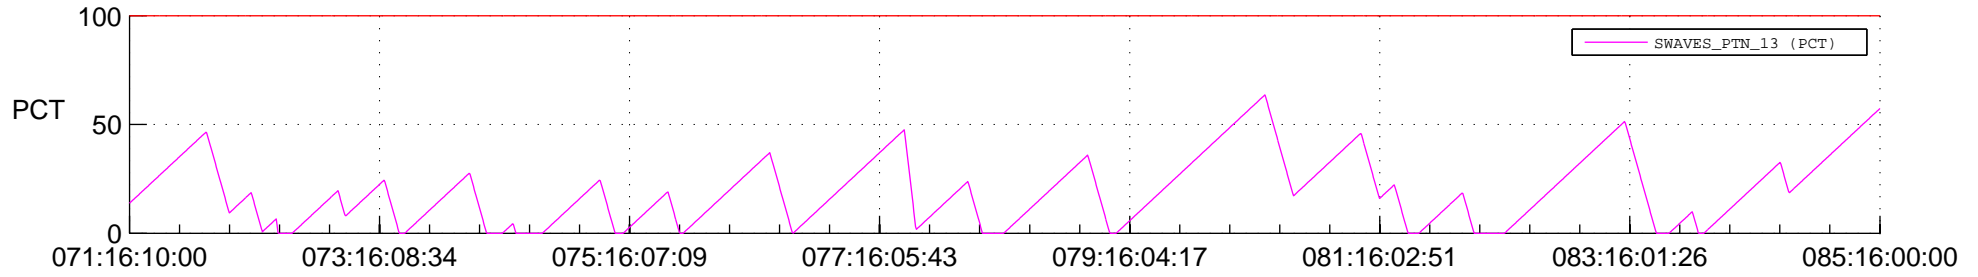

STEREO AHEAD SSR PCT Full Prediction

SWAVES_Percent_Full_Prediction

IMPACT_Percent_Full_Prediction

PLASTIC_Percent_Full_Prediction

Spacecraft_DownLink_Rate