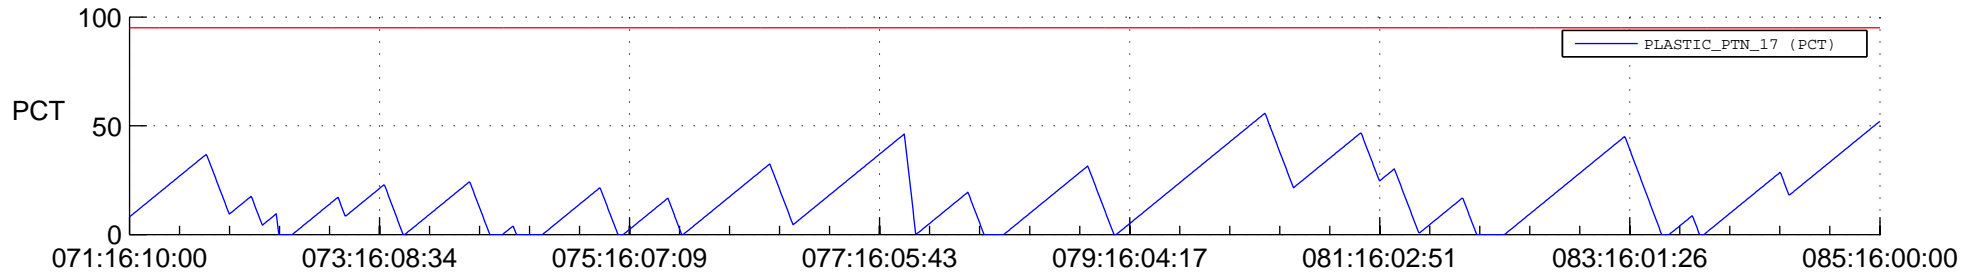

STEREO AHEAD SSR PCT Full Prediction

SWAVES_Percent_Full_Prediction

IMPACT_Percent_Full_Prediction

PLASTIC_Percent_Full_Prediction

Spacecraft_DownLink_Rate