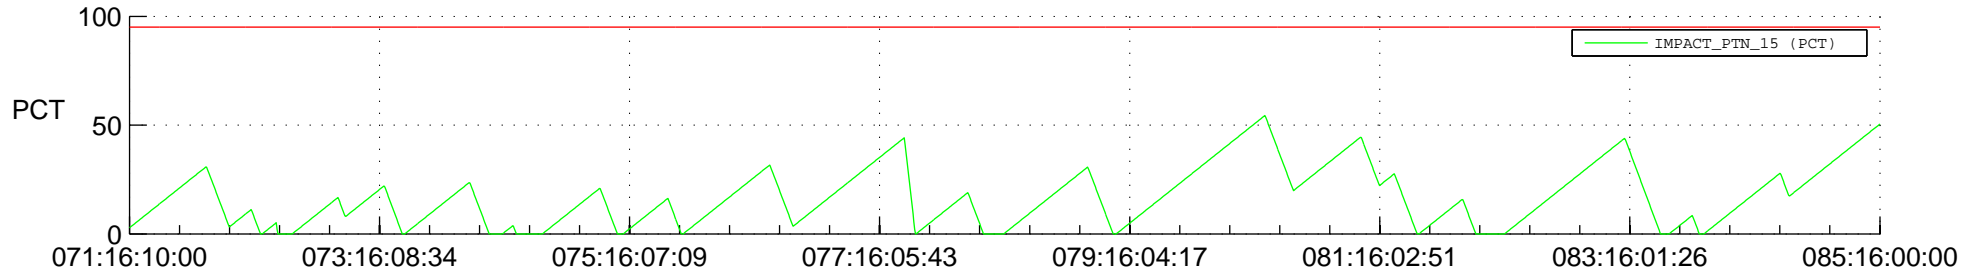

STEREO AHEAD SSR PCT Full Prediction

SWAVES_Percent_Full_Prediction

IMPACT_Percent_Full_Prediction

PLASTIC_Percent_Full_Prediction

Spacecraft_DownLink_Rate