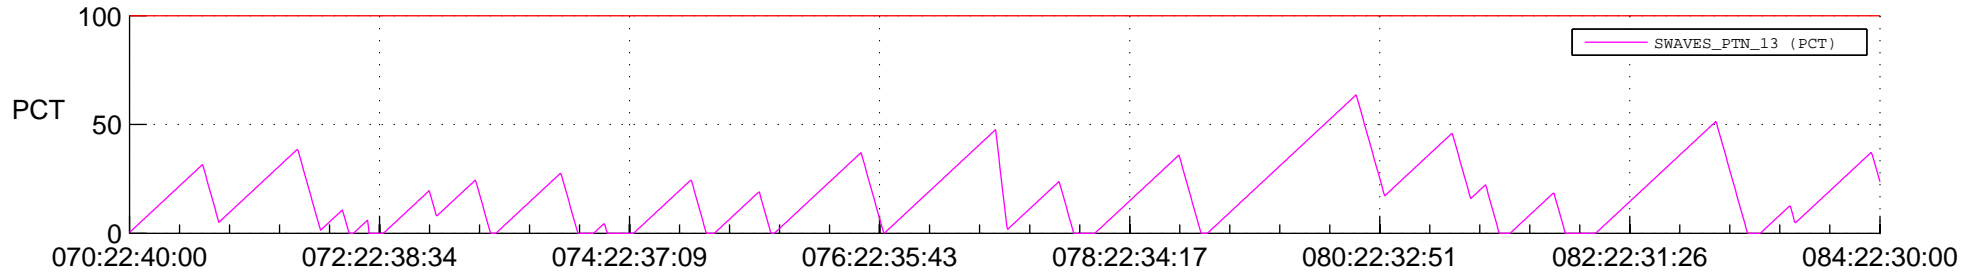

## SWAVES\_Percent\_Full\_Prediction

## Spacecraft\_DownLink\_Rate

Ground Time (2014:070:22:40:00.000 -2014:084:22:30:00.000)