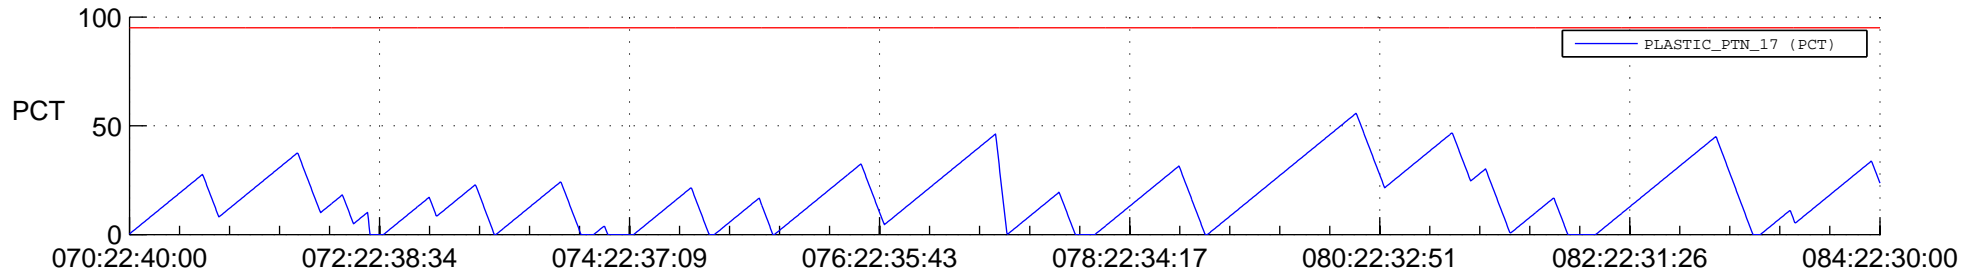

# STEREO AHEAD SSR PCT Full Prediction

## SWAVES\_Percent\_Full\_Prediction

## Spacecraft\_DownLink\_Rate

Ground Time (2014:070:22:40:00.000 -2014:084:22:30:00.000)