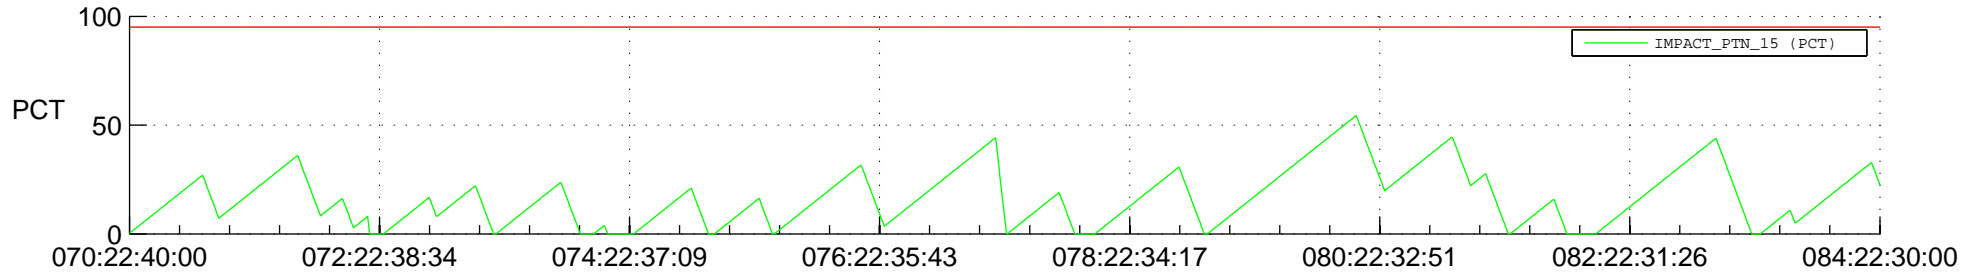

IMPACT_Percent_Full_Prediction