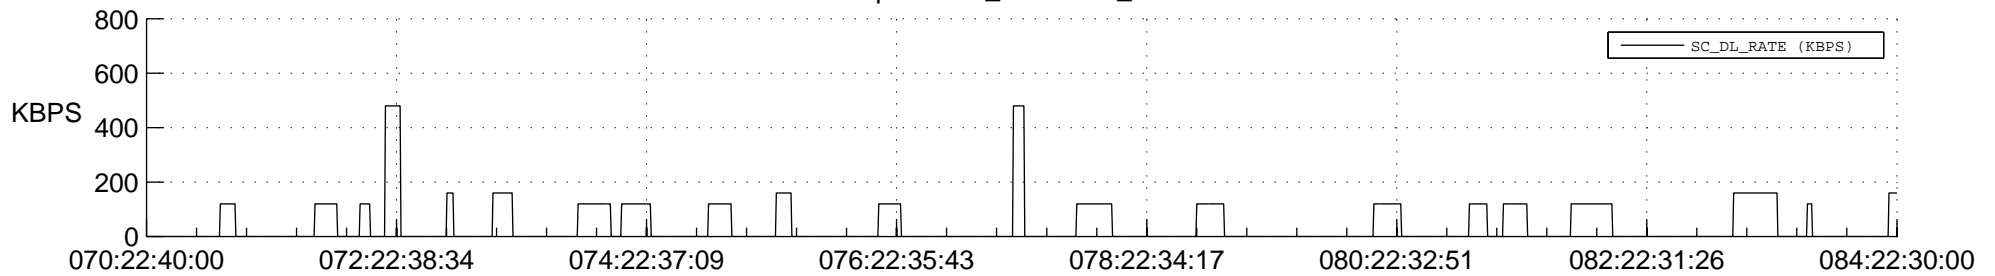

## Spacecraft\_DownLink\_Rate

Ground Time (2014:070:22:40:00.000 -2014:084:22:30:00.000)