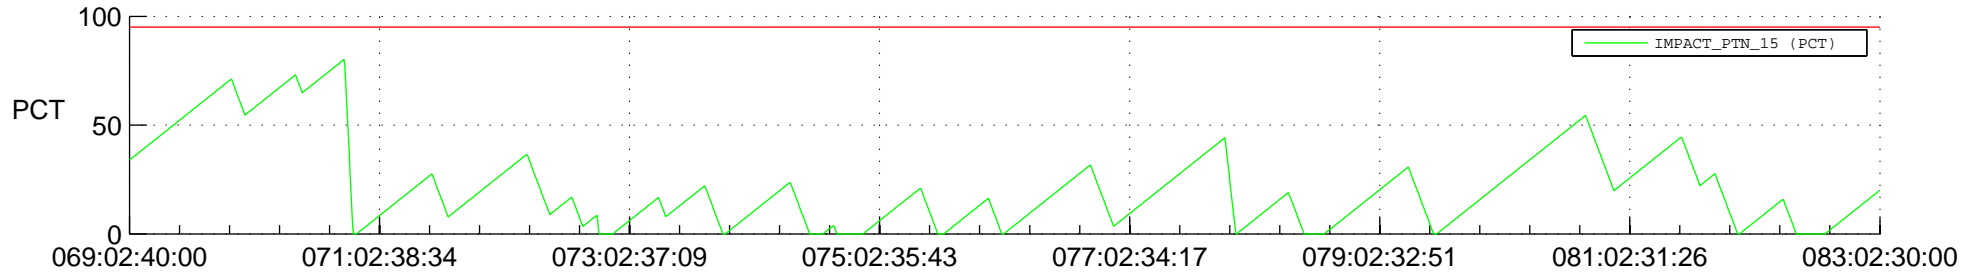

STEREO AHEAD SSR PCT Full Prediction

SWAVES_Percent_Full_Prediction

IMPACT_Percent_Full_Prediction

PLASTIC_Percent_Full_Prediction

Spacecraft_DownLink_Rate

Ground Time (2014:069:02:40:00.000 -2014:083:02:30:00.000)