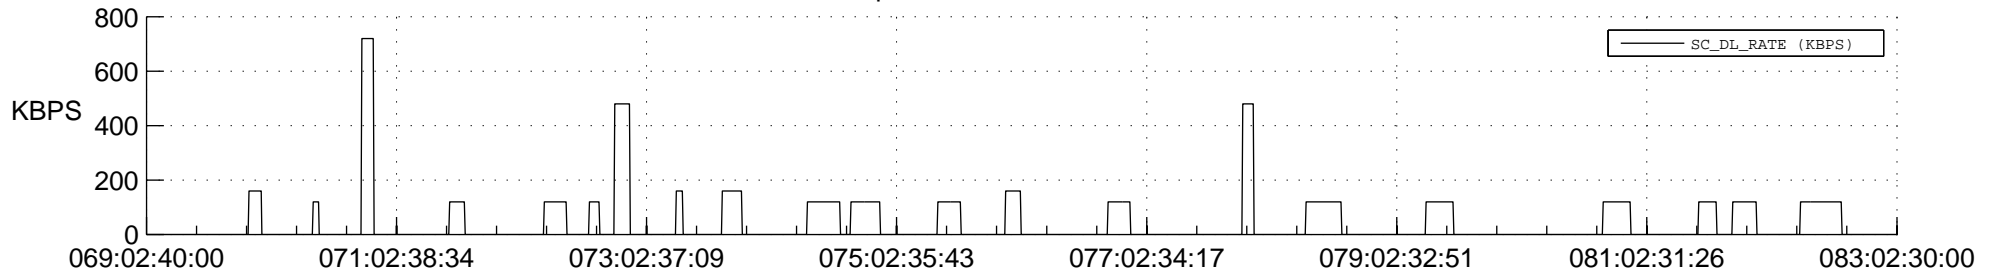

STEREO AHEAD SSR PCT Full Prediction

SWAVES_Percent_Full_Prediction

IMPACT_Percent_Full_Prediction

PLASTIC_Percent_Full_Prediction

Spacecraft_DownLink_Rate

Ground Time (2014:069:02:40:00.000 -2014:083:02:30:00.000)