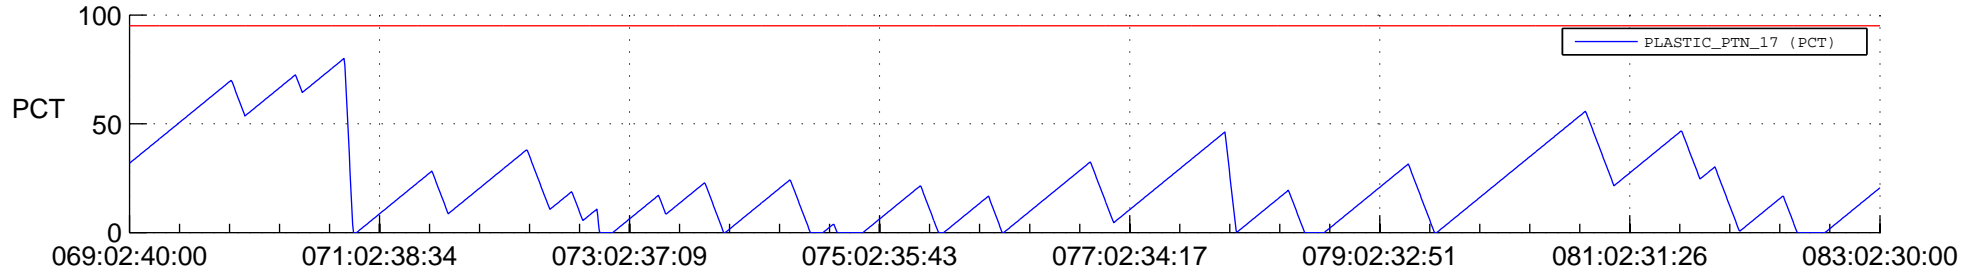

STEREO AHEAD SSR PCT Full Prediction

SWAVES_Percent_Full_Prediction

IMPACT_Percent_Full_Prediction

PLASTIC_Percent_Full_Prediction

Spacecraft_DownLink_Rate

Ground Time (2014:069:02:40:00.000 -2014:083:02:30:00.000)