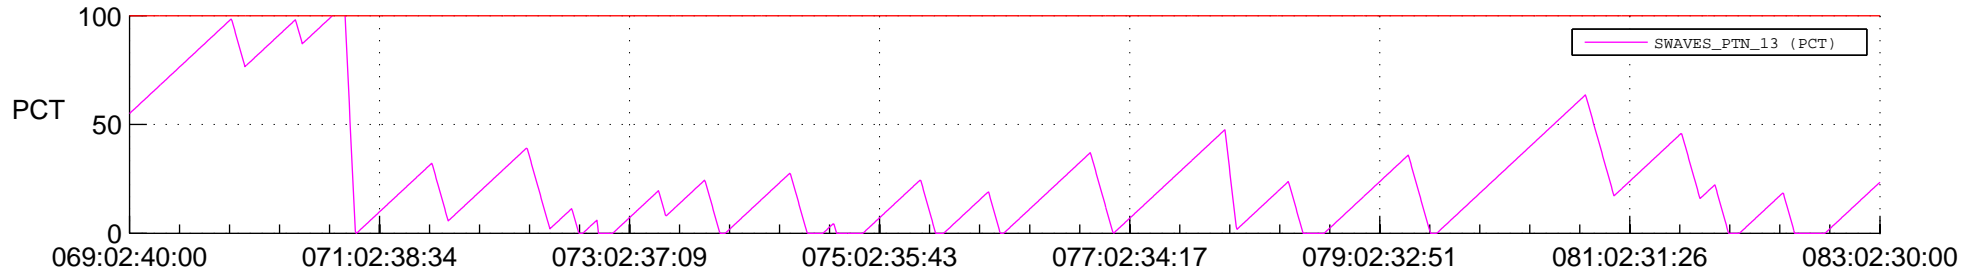

STEREO AHEAD SSR PCT Full Prediction

SWAVES_Percent_Full_Prediction

IMPACT_Percent_Full_Prediction

PLASTIC_Percent_Full_Prediction

Spacecraft_DownLink_Rate

Ground Time (2014:069:02:40:00.000 -2014:083:02:30:00.000)