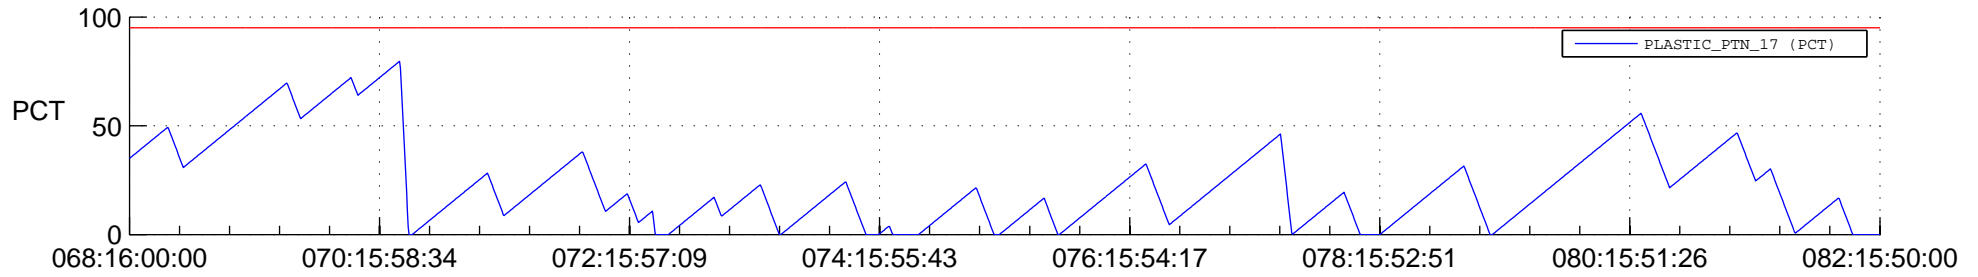

STEREO AHEAD SSR PCT Full Prediction

SWAVES_Percent_Full_Prediction

IMPACT_Percent_Full_Prediction

PLASTIC_Percent_Full_Prediction

Spacecraft_DownLink_Rate