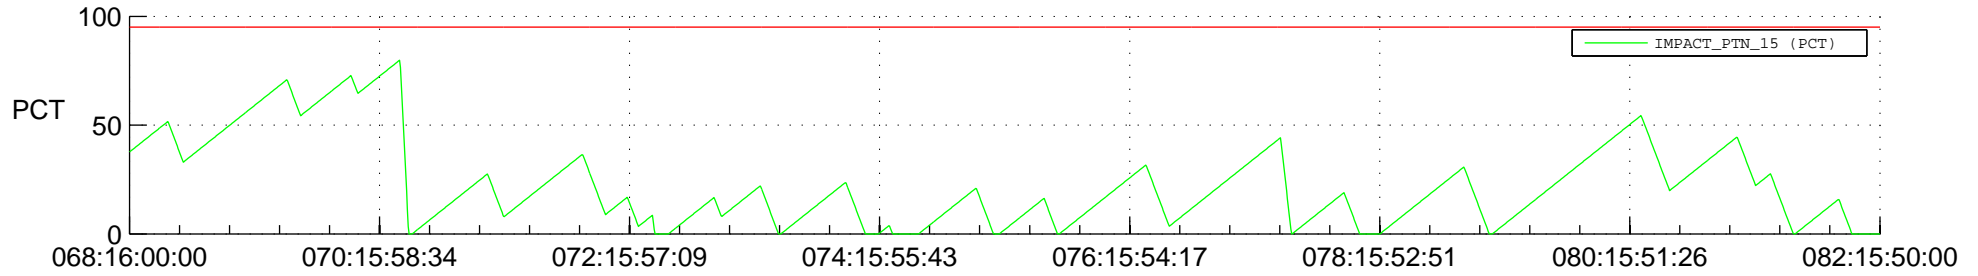

STEREO AHEAD SSR PCT Full Prediction

SWAVES_Percent_Full_Prediction

IMPACT_Percent_Full_Prediction

PLASTIC_Percent_Full_Prediction

Spacecraft_DownLink_Rate