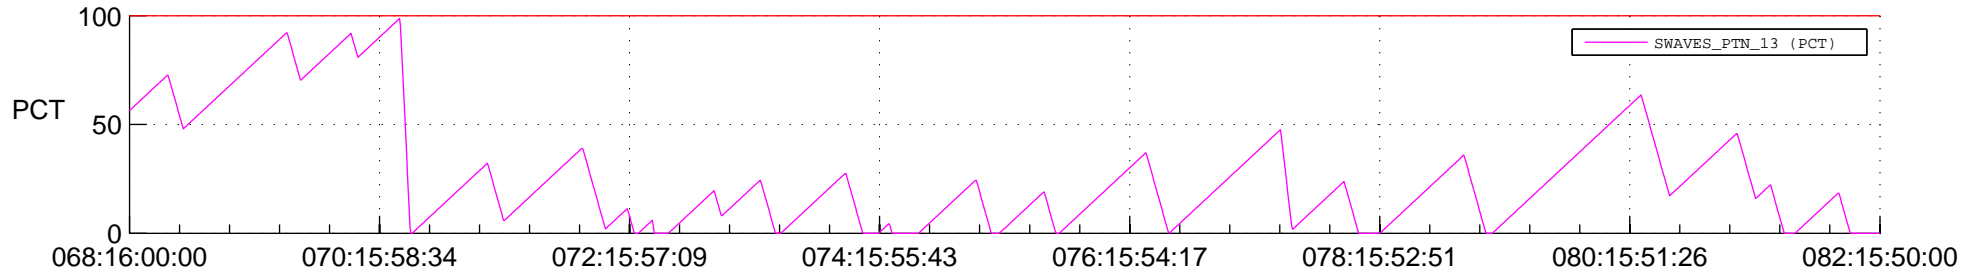

STEREO AHEAD SSR PCT Full Prediction

SWAVES_Percent_Full_Prediction

IMPACT_Percent_Full_Prediction

PLASTIC_Percent_Full_Prediction

Spacecraft_DownLink_Rate