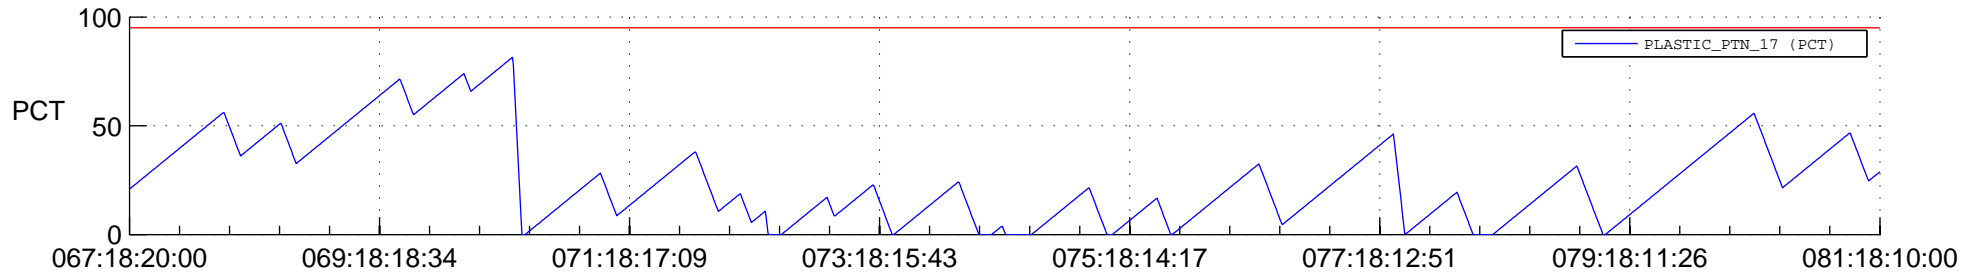

STEREO AHEAD SSR PCT Full Prediction

SWAVES_Percent_Full_Prediction

IMPACT_Percent_Full_Prediction

PLASTIC_Percent_Full_Prediction

Spacecraft_DownLink_Rate