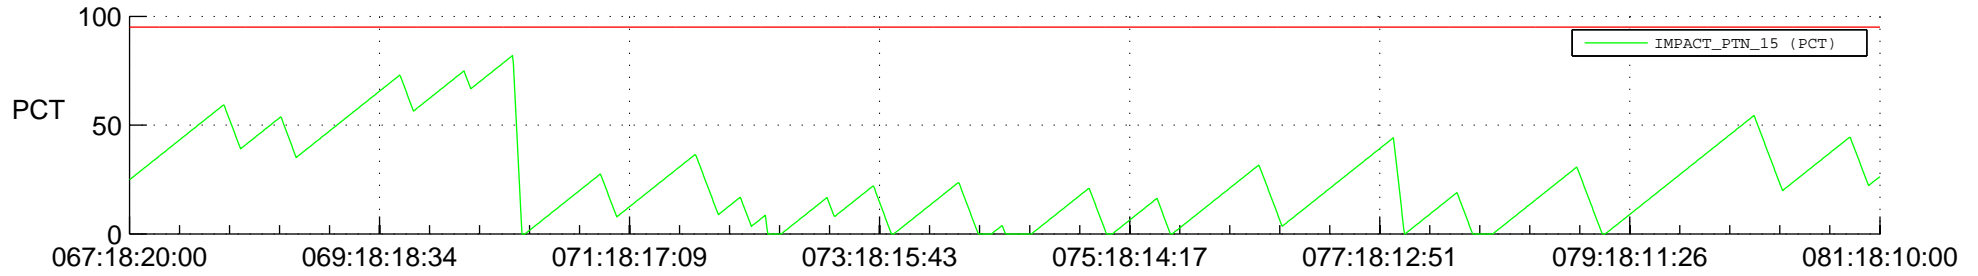

STEREO AHEAD SSR PCT Full Prediction

SWAVES_Percent_Full_Prediction

IMPACT_Percent_Full_Prediction

PLASTIC_Percent_Full_Prediction

Spacecraft_DownLink_Rate