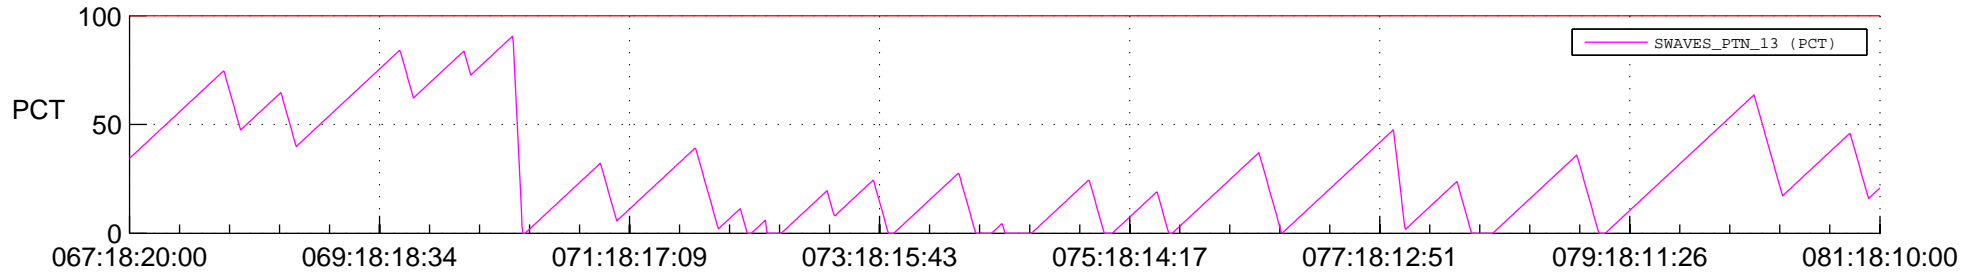

STEREO AHEAD SSR PCT Full Prediction

SWAVES_Percent_Full_Prediction

IMPACT_Percent_Full_Prediction

PLASTIC_Percent_Full_Prediction

Spacecraft_DownLink_Rate