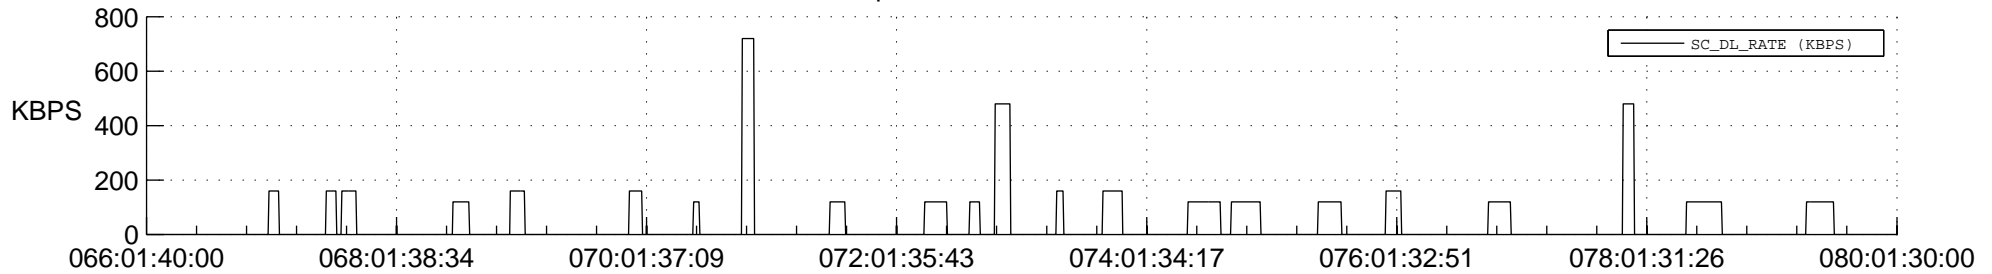

## Spacecraft\_DownLink\_Rate

Ground Time (2014:066:01:40:00.000 -2014:080:01:30:00.000)