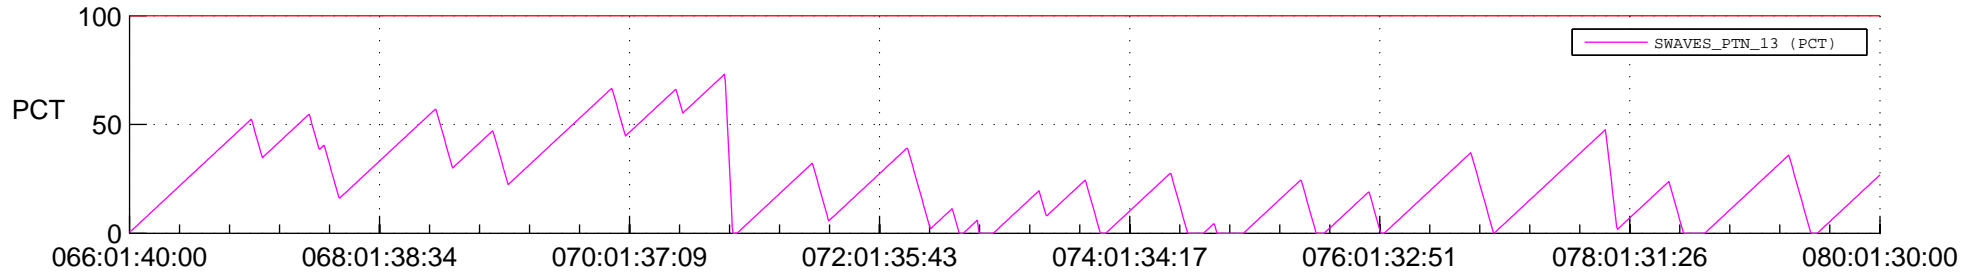

## SWAVES\_Percent\_Full\_Prediction

## Spacecraft\_DownLink\_Rate

Ground Time (2014:066:01:40:00.000 -2014:080:01:30:00.000)