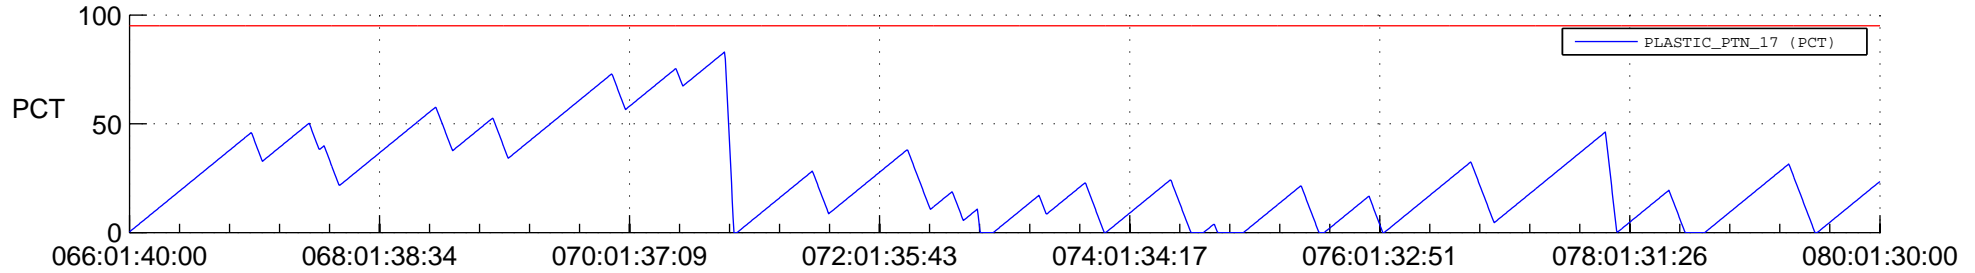

# STEREO AHEAD SSR PCT Full Prediction

## SWAVES\_Percent\_Full\_Prediction

## Spacecraft\_DownLink\_Rate

Ground Time (2014:066:01:40:00.000 -2014:080:01:30:00.000)