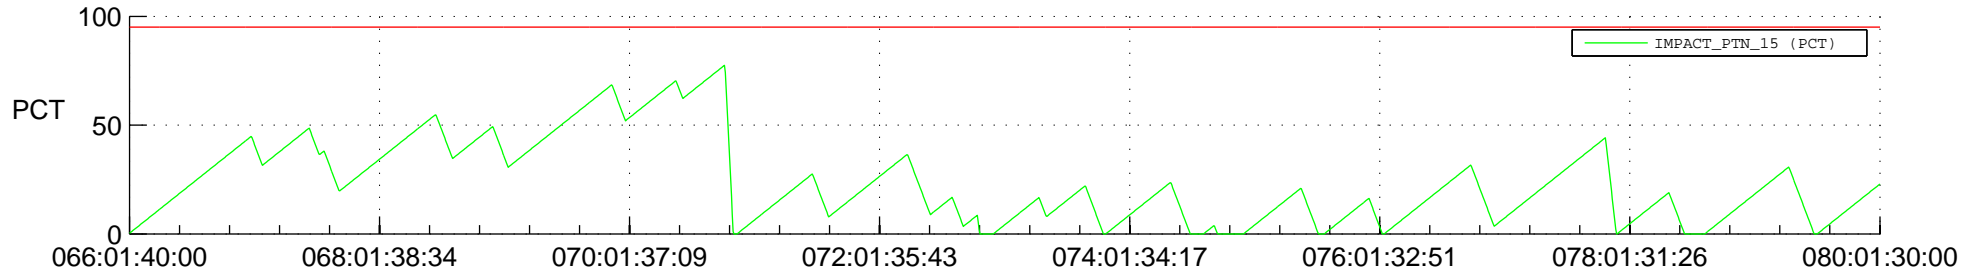

IMPACT_Percent_Full_Prediction