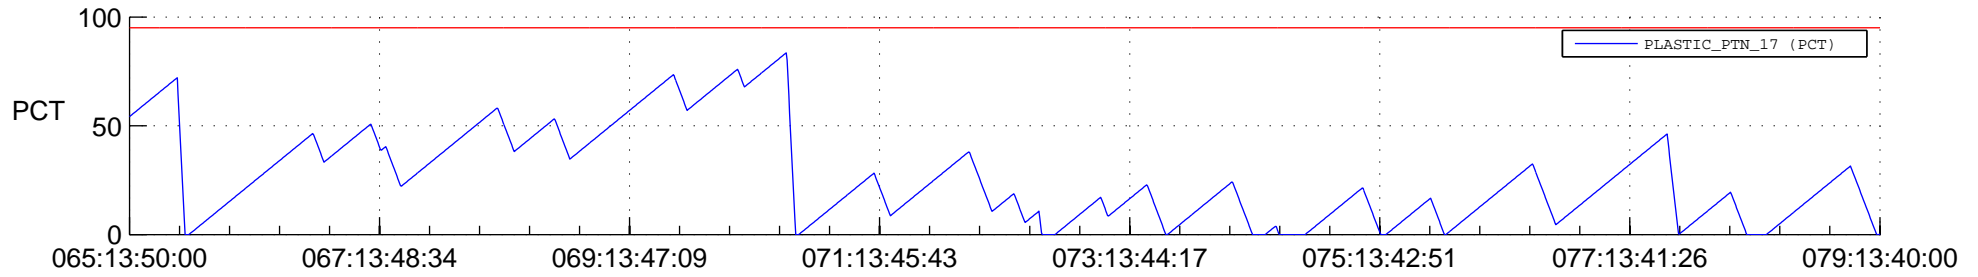

PLASTIC_Percent_Full_Prediction