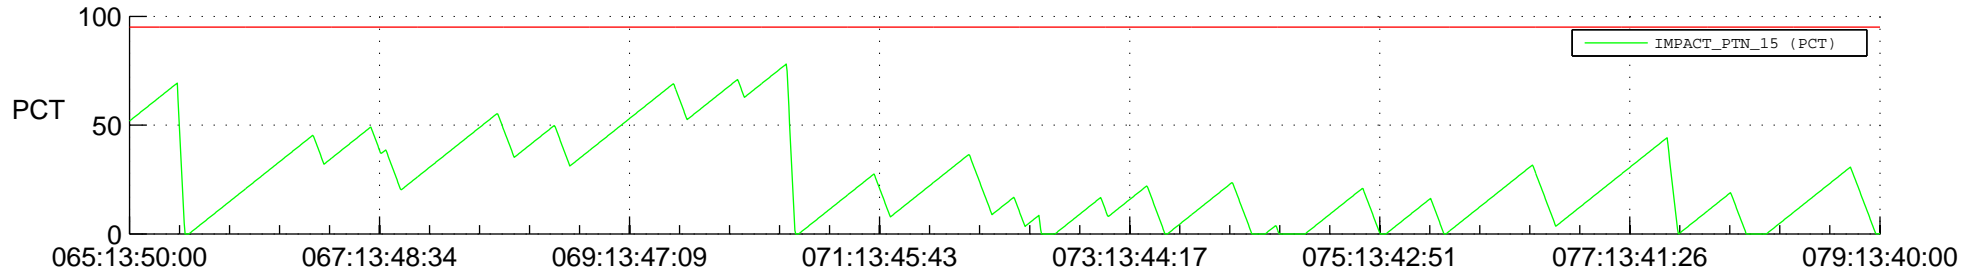

IMPACT_Percent_Full_Prediction