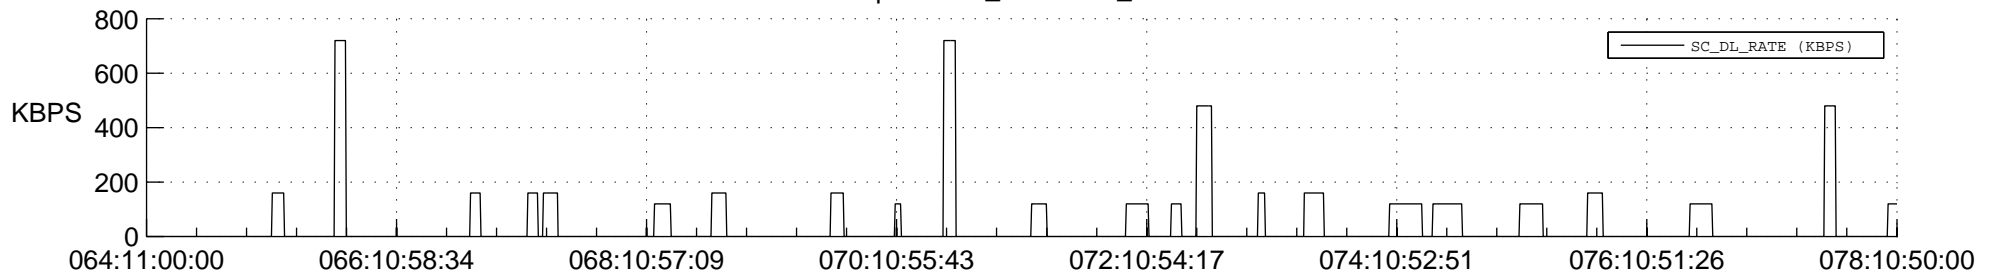

STEREO AHEAD SSR PCT Full Prediction

SWAVES_Percent_Full_Prediction

IMPACT_Percent_Full_Prediction

PLASTIC_Percent_Full_Prediction

Spacecraft_DownLink_Rate

Ground Time (2014:064:11:00:00.000 -2014:078:10:50:00.000)