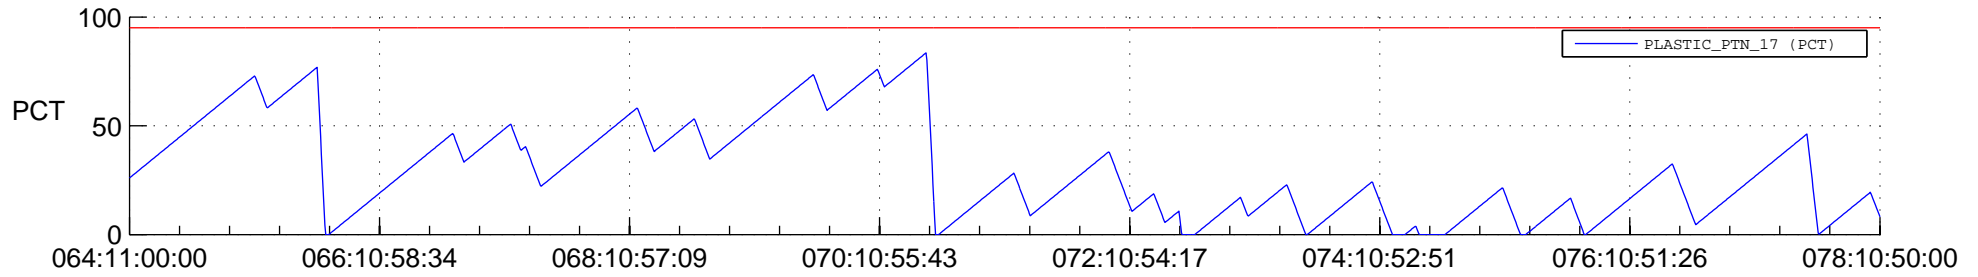

STEREO AHEAD SSR PCT Full Prediction

SWAVES_Percent_Full_Prediction

IMPACT_Percent_Full_Prediction

PLASTIC_Percent_Full_Prediction

Spacecraft_DownLink_Rate

Ground Time (2014:064:11:00:00.000 -2014:078:10:50:00.000)