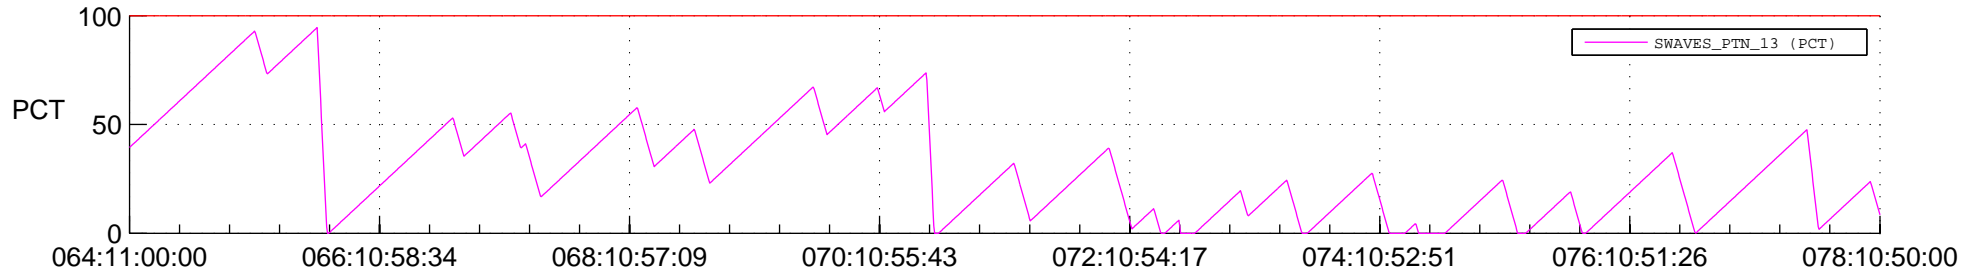

STEREO AHEAD SSR PCT Full Prediction

SWAVES_Percent_Full_Prediction

IMPACT_Percent_Full_Prediction

PLASTIC_Percent_Full_Prediction

Spacecraft_DownLink_Rate

Ground Time (2014:064:11:00:00.000 -2014:078:10:50:00.000)