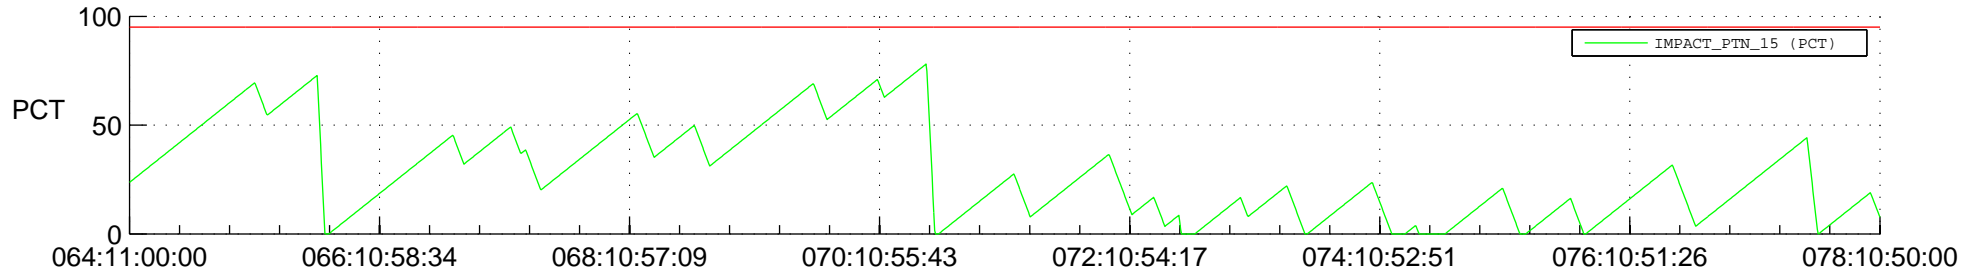

STEREO AHEAD SSR PCT Full Prediction

SWAVES_Percent_Full_Prediction

IMPACT_Percent_Full_Prediction

PLASTIC_Percent_Full_Prediction

Spacecraft_DownLink_Rate

Ground Time (2014:064:11:00:00.000 -2014:078:10:50:00.000)