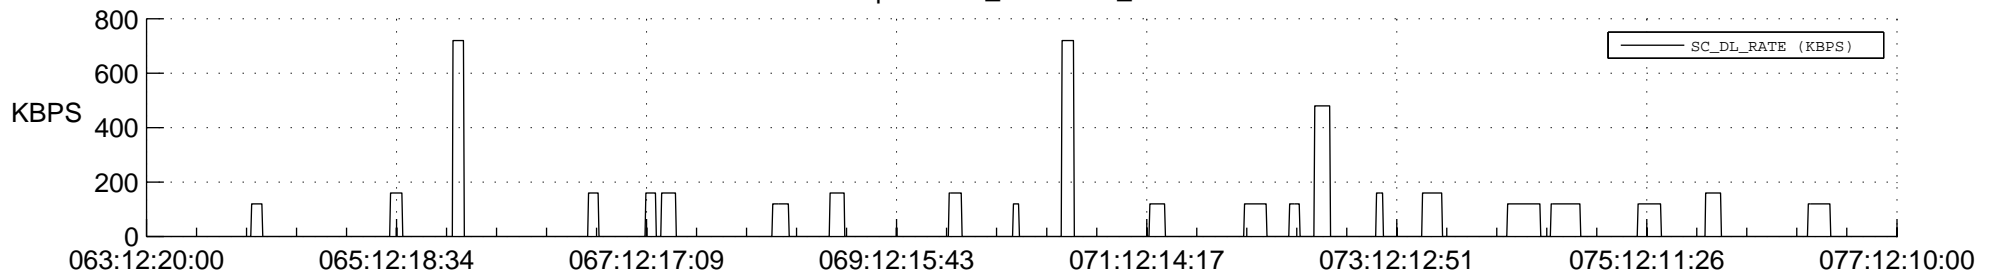

STEREO AHEAD SSR PCT Full Prediction

SWAVES_Percent_Full_Prediction

IMPACT_Percent_Full_Prediction

PLASTIC_Percent_Full_Prediction

Spacecraft_DownLink_Rate

Ground Time (2014:063:12:20:00.000 -2014:077:12:10:00.000)