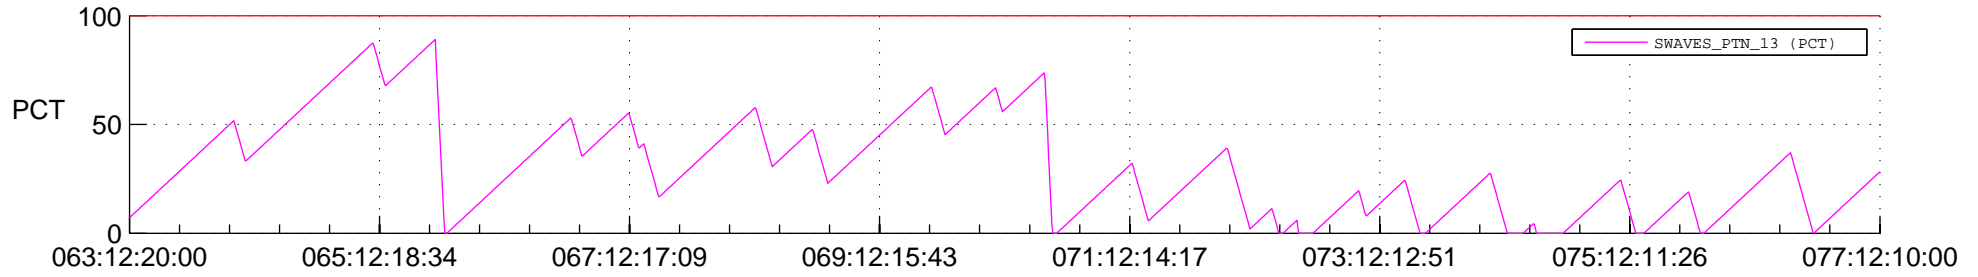

STEREO AHEAD SSR PCT Full Prediction

SWAVES_Percent_Full_Prediction

IMPACT_Percent_Full_Prediction

PLASTIC_Percent_Full_Prediction

Spacecraft_DownLink_Rate

Ground Time (2014:063:12:20:00.000 -2014:077:12:10:00.000)