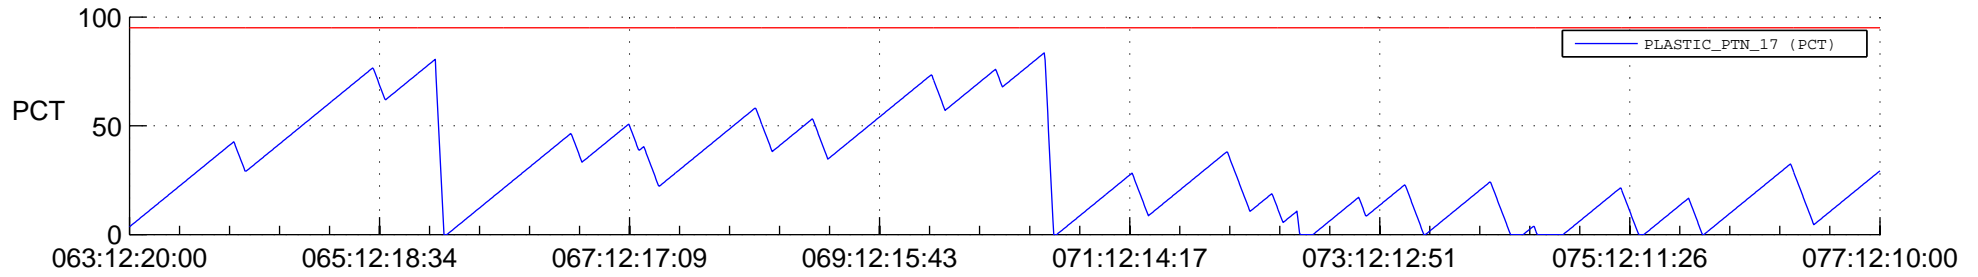

STEREO AHEAD SSR PCT Full Prediction

SWAVES_Percent_Full_Prediction

IMPACT_Percent_Full_Prediction

PLASTIC_Percent_Full_Prediction

Spacecraft_DownLink_Rate

Ground Time (2014:063:12:20:00.000 -2014:077:12:10:00.000)