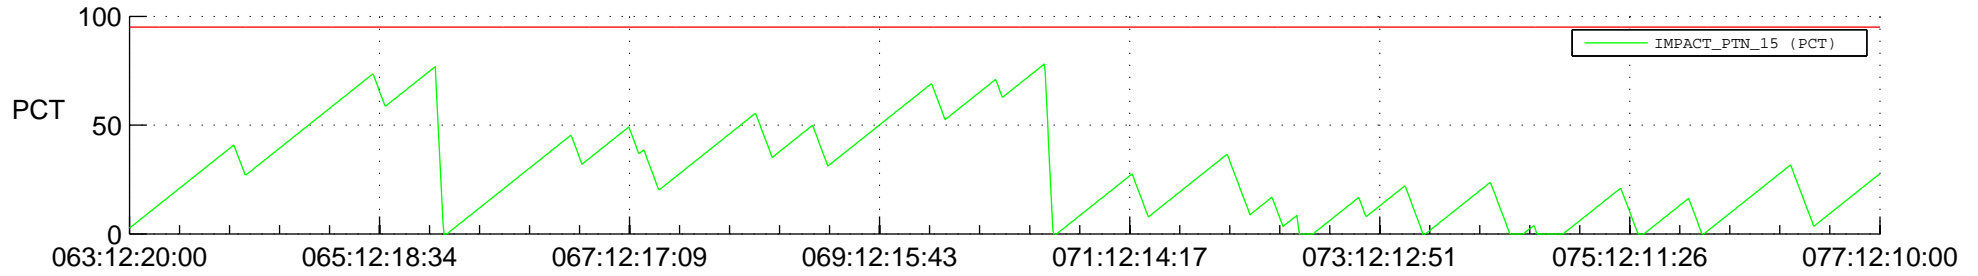

STEREO AHEAD SSR PCT Full Prediction

SWAVES_Percent_Full_Prediction

IMPACT_Percent_Full_Prediction

PLASTIC_Percent_Full_Prediction

Spacecraft_DownLink_Rate

Ground Time (2014:063:12:20:00.000 -2014:077:12:10:00.000)