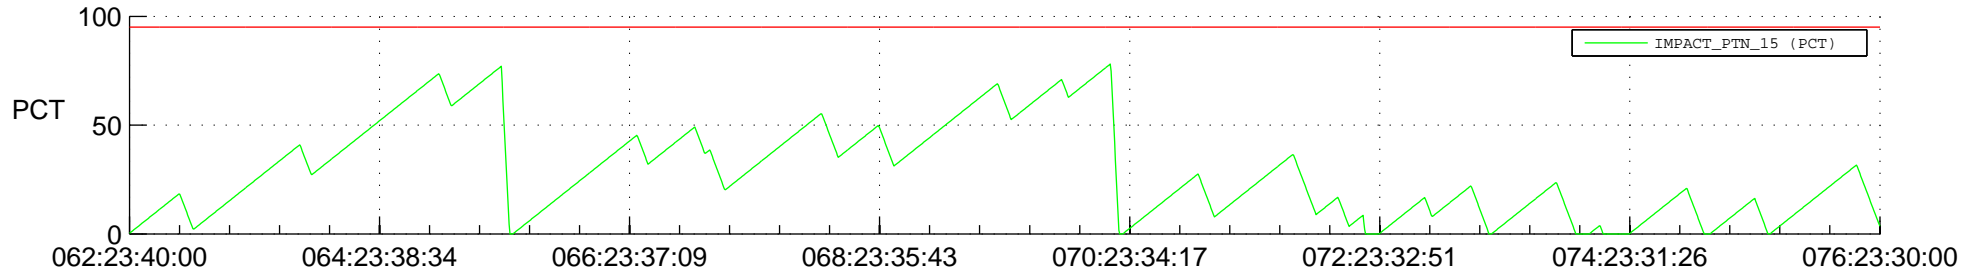

IMPACT_Percent_Full_Prediction