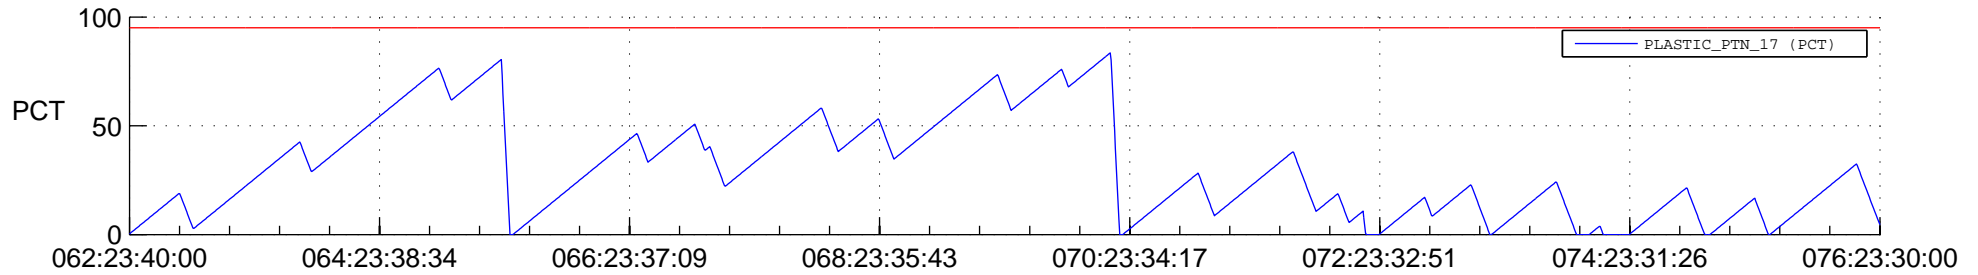

# STEREO AHEAD SSR PCT Full Prediction

## SWAVES\_Percent\_Full\_Prediction

## Spacecraft\_DownLink\_Rate

Ground Time (2014:062:23:40:00.000 -2014:076:23:30:00.000)