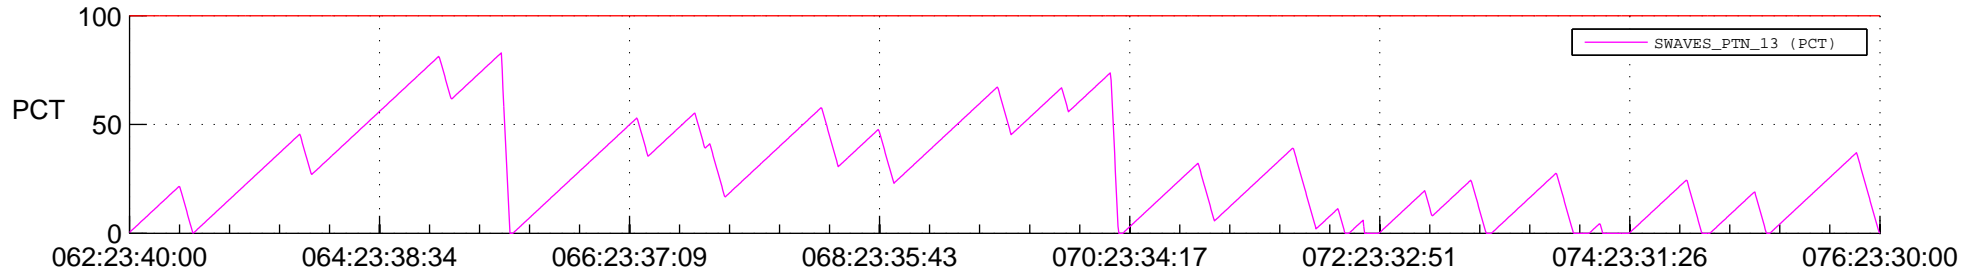

## SWAVES\_Percent\_Full\_Prediction

## Spacecraft\_DownLink\_Rate

Ground Time (2014:062:23:40:00.000 -2014:076:23:30:00.000)