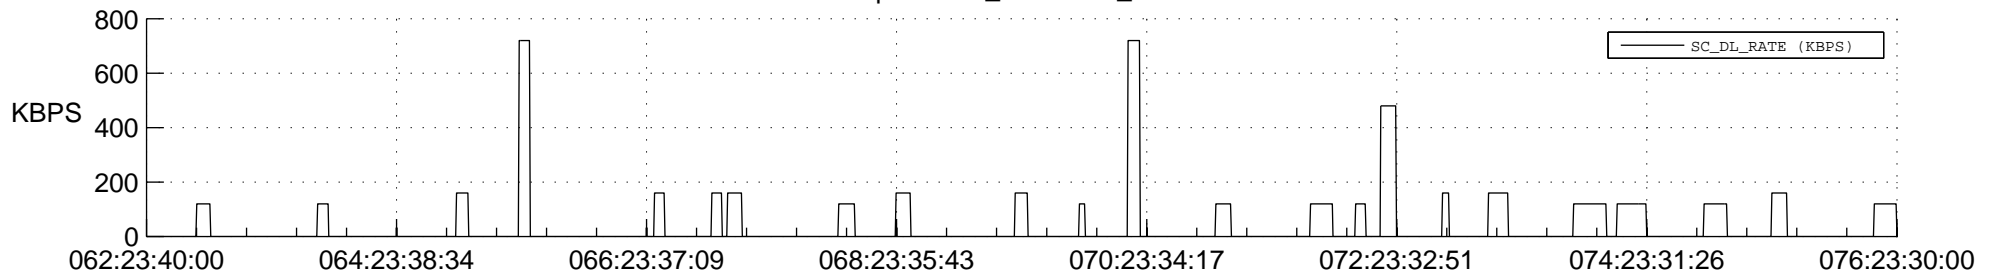

## Spacecraft\_DownLink\_Rate

Ground Time (2014:062:23:40:00.000 -2014:076:23:30:00.000)