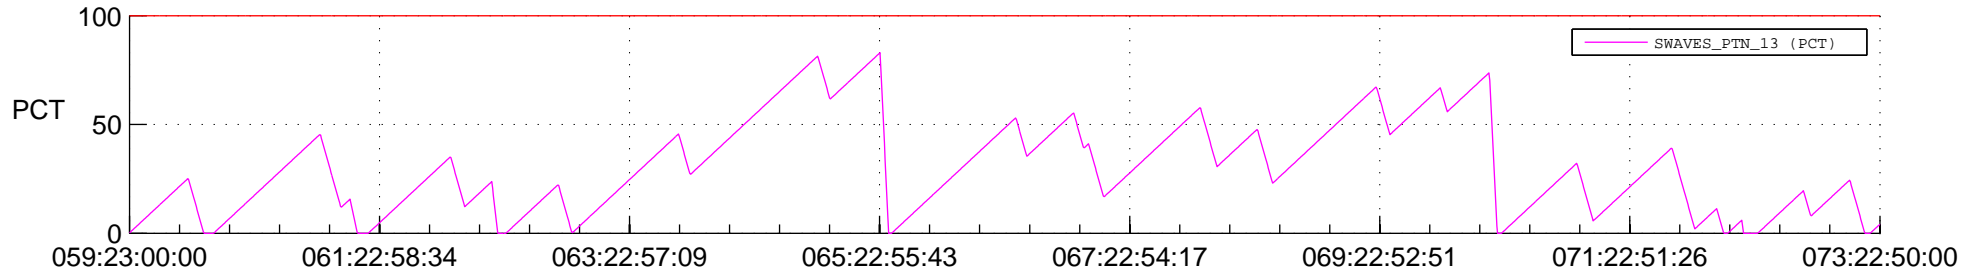

STEREO AHEAD SSR PCT Full Prediction

SWAVES_Percent_Full_Prediction

IMPACT_Percent_Full_Prediction

PLASTIC_Percent_Full_Prediction

Spacecraft_DownLink_Rate