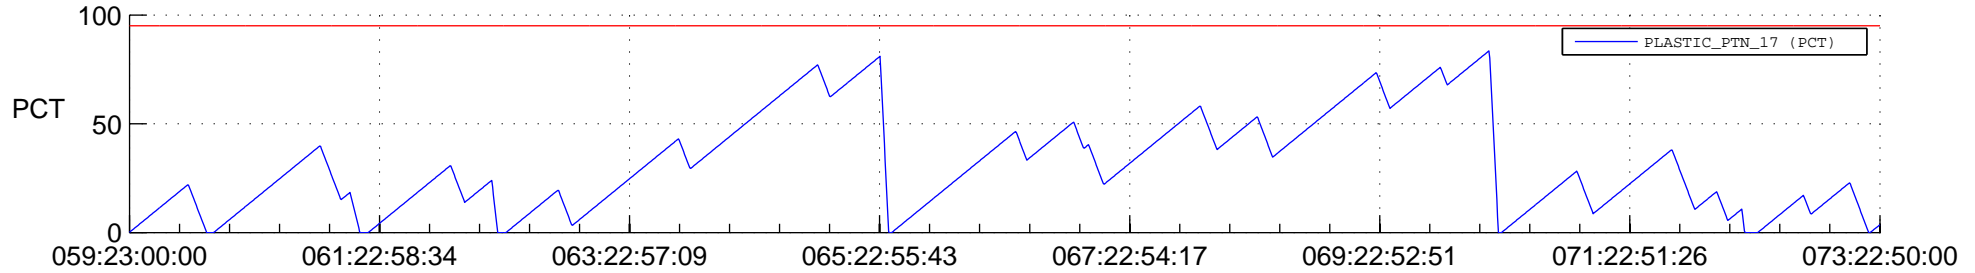

STEREO AHEAD SSR PCT Full Prediction

SWAVES_Percent_Full_Prediction

IMPACT_Percent_Full_Prediction

PLASTIC_Percent_Full_Prediction

Spacecraft_DownLink_Rate