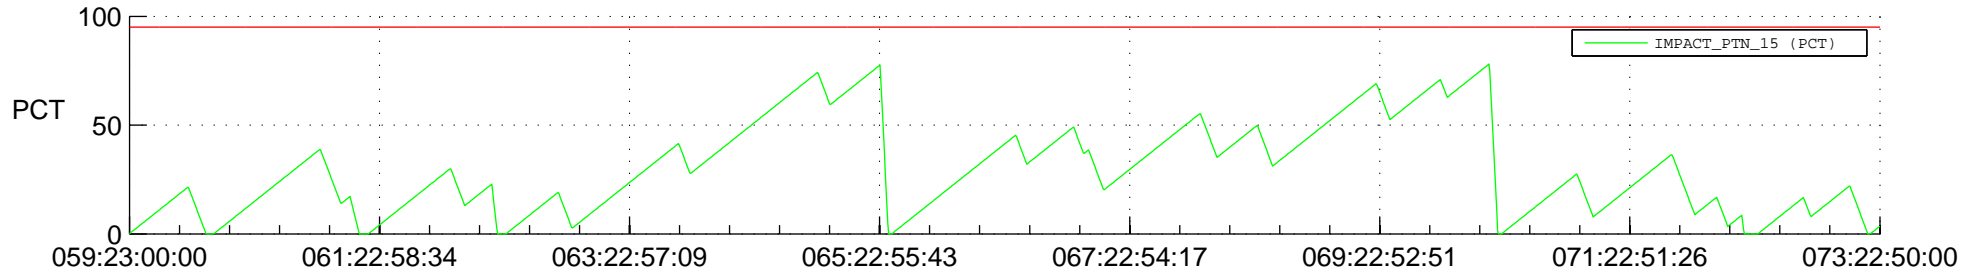

STEREO AHEAD SSR PCT Full Prediction

SWAVES_Percent_Full_Prediction

IMPACT_Percent_Full_Prediction

PLASTIC_Percent_Full_Prediction

Spacecraft_DownLink_Rate