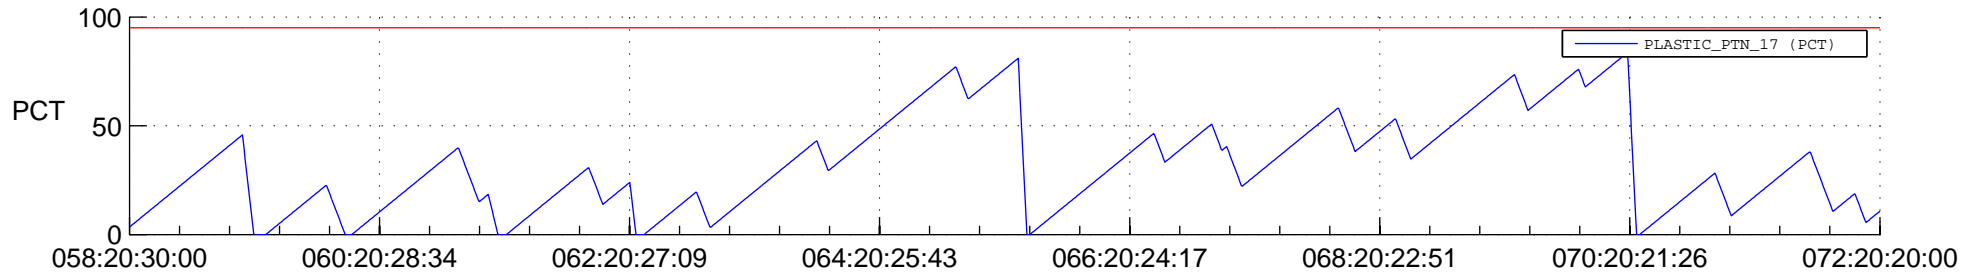

STEREO AHEAD SSR PCT Full Prediction

SWAVES_Percent_Full_Prediction

IMPACT_Percent_Full_Prediction

PLASTIC_Percent_Full_Prediction

Spacecraft_DownLink_Rate