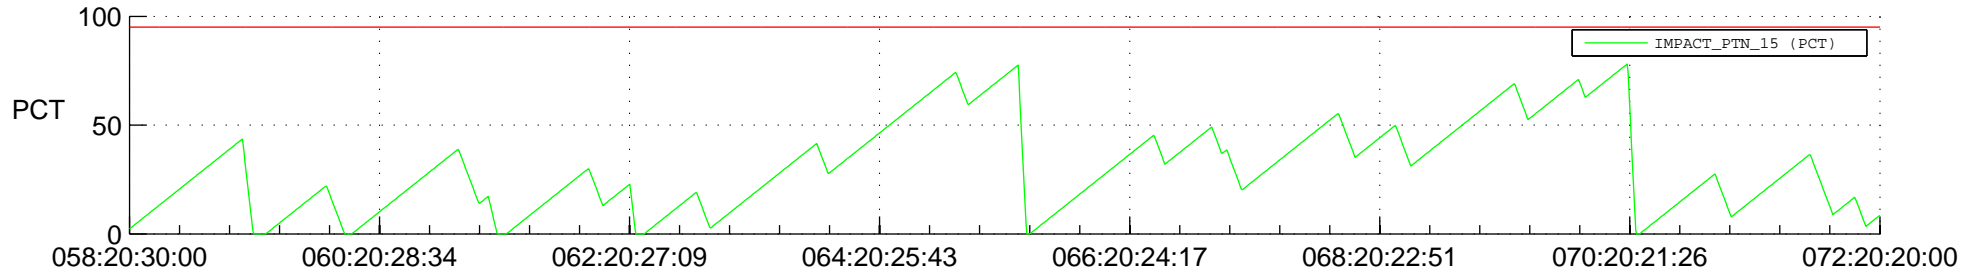

STEREO AHEAD SSR PCT Full Prediction

SWAVES_Percent_Full_Prediction

IMPACT_Percent_Full_Prediction

PLASTIC_Percent_Full_Prediction

Spacecraft_DownLink_Rate