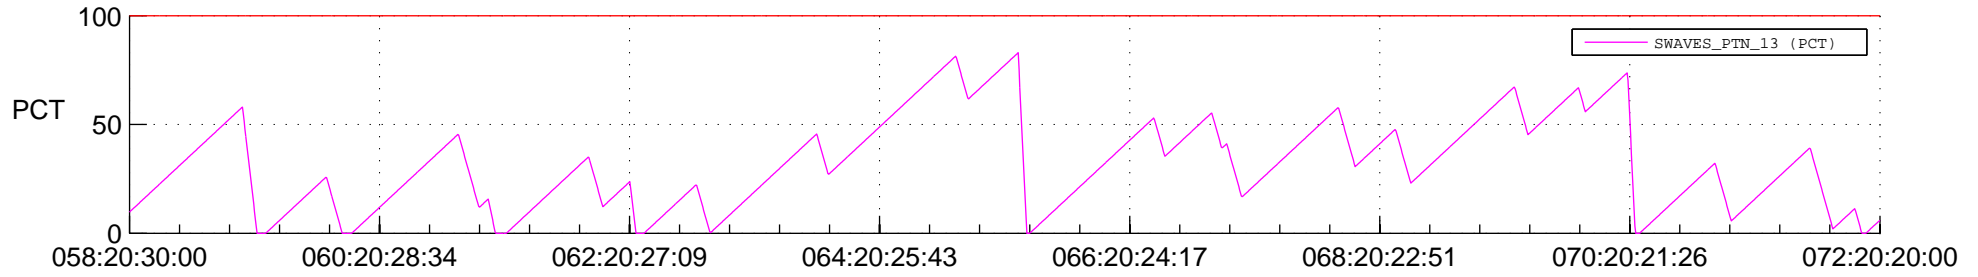

STEREO AHEAD SSR PCT Full Prediction

SWAVES_Percent_Full_Prediction

IMPACT_Percent_Full_Prediction

PLASTIC_Percent_Full_Prediction

Spacecraft_DownLink_Rate