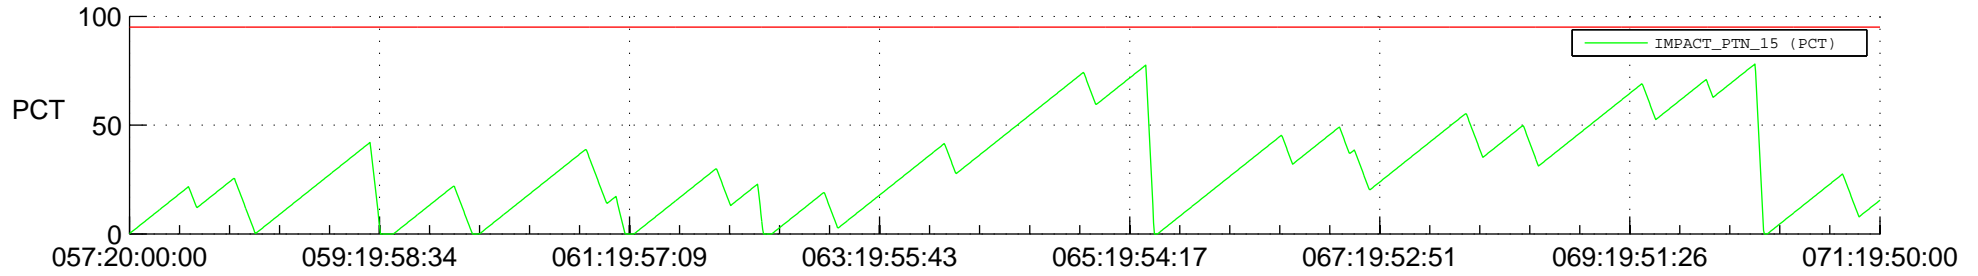

IMPACT_Percent_Full_Prediction