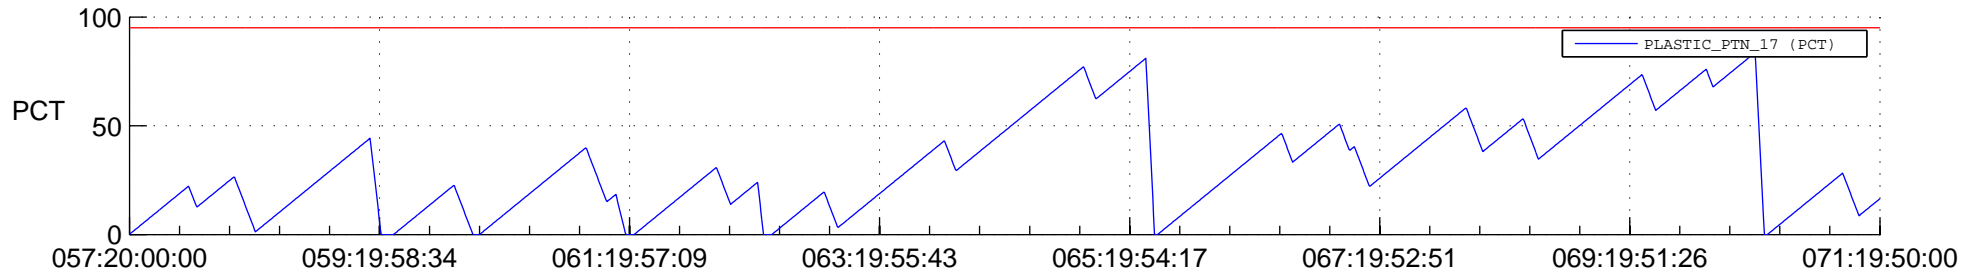

PLASTIC_Percent_Full_Prediction