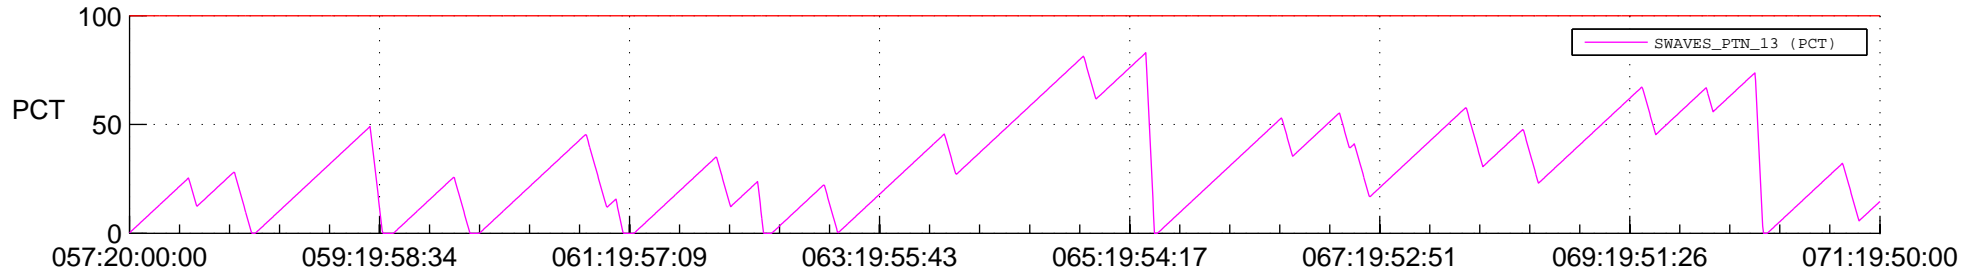

# STEREO AHEAD SSR PCT Full Prediction

## SWAVES\_Percent\_Full\_Prediction