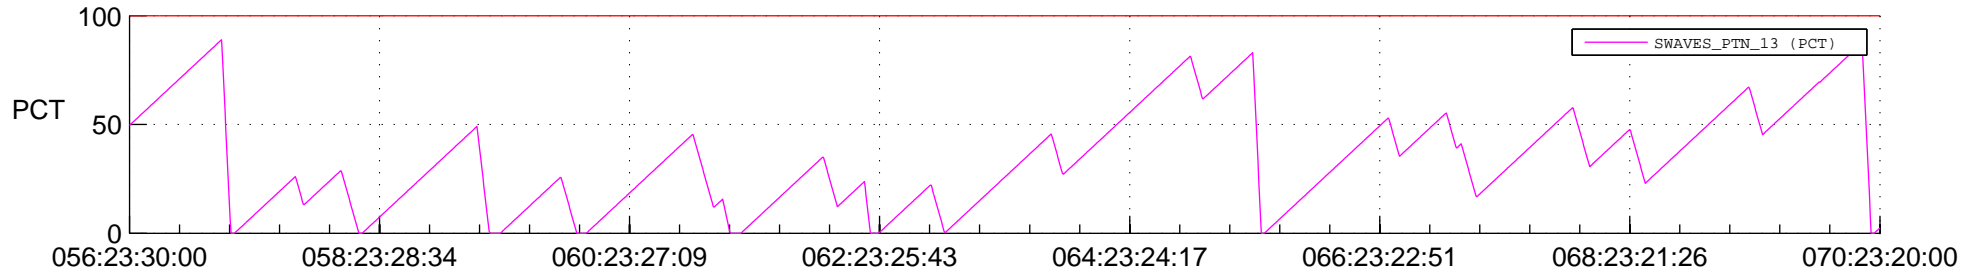

STEREO AHEAD SSR PCT Full Prediction

SWAVES_Percent_Full_Prediction