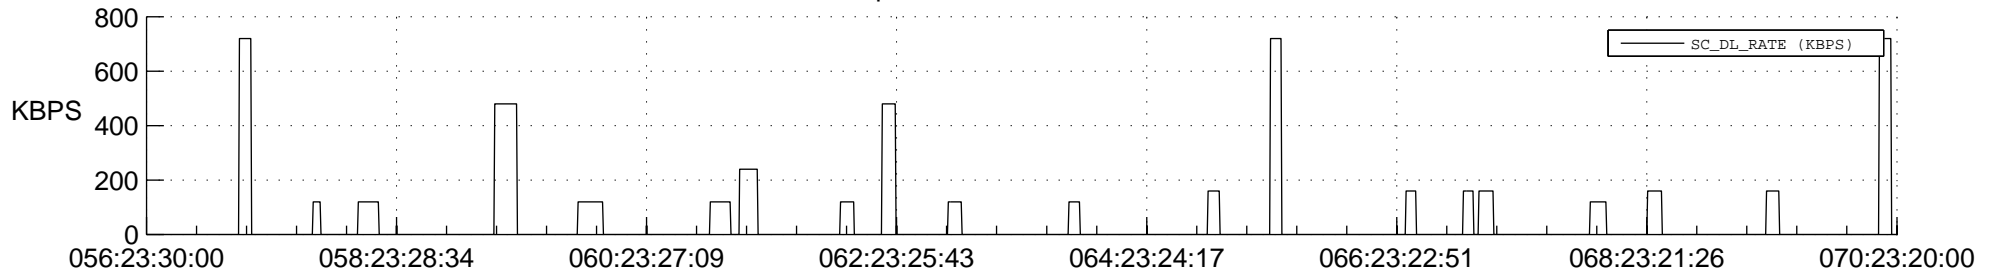

## Spacecraft\_DownLink\_Rate

Ground Time (2014:056:23:30:00.000 -2014:070:23:20:00.000)