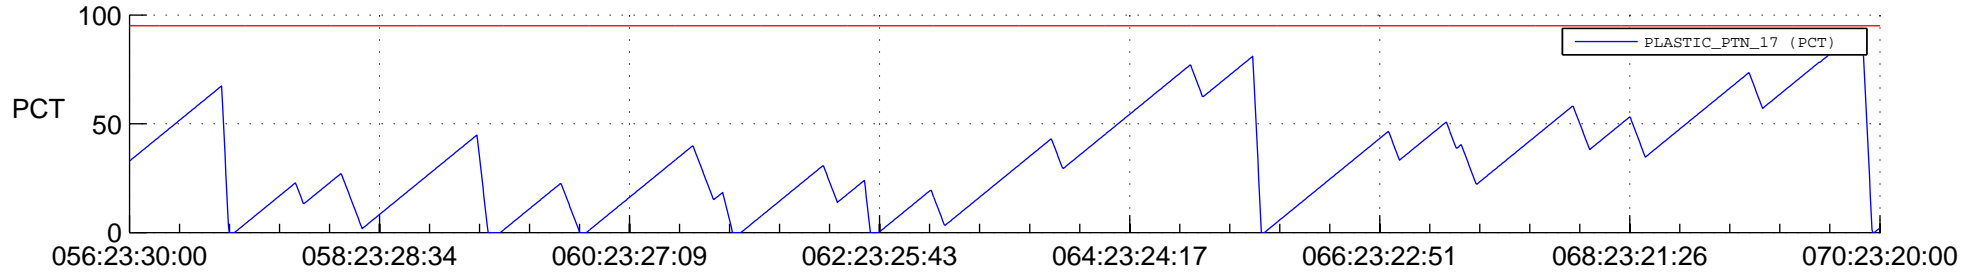

# STEREO AHEAD SSR PCT Full Prediction

## SWAVES\_Percent\_Full\_Prediction

## Spacecraft\_DownLink\_Rate

Ground Time (2014:056:23:30:00.000 -2014:070:23:20:00.000)