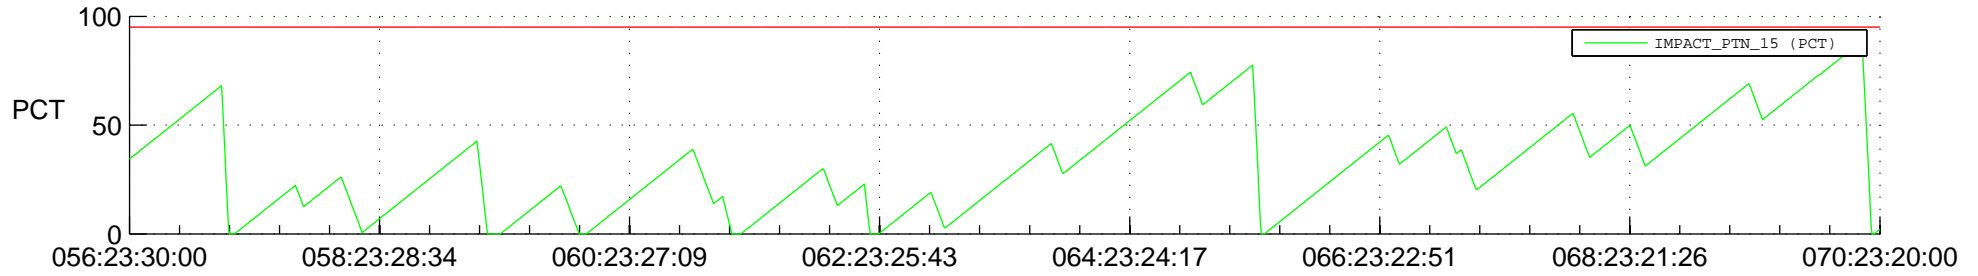

IMPACT_Percent_Full_Prediction