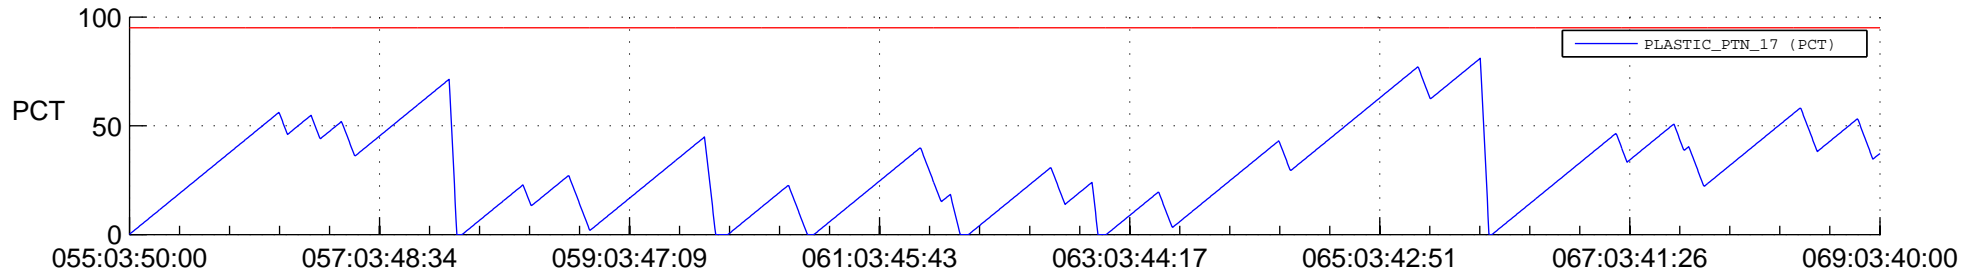

STEREO AHEAD SSR PCT Full Prediction

SWAVES_Percent_Full_Prediction

IMPACT_Percent_Full_Prediction

PLASTIC_Percent_Full_Prediction

Spacecraft_DownLink_Rate

Ground Time (2014:055:03:50:00.000 -2014:069:03:40:00.000)