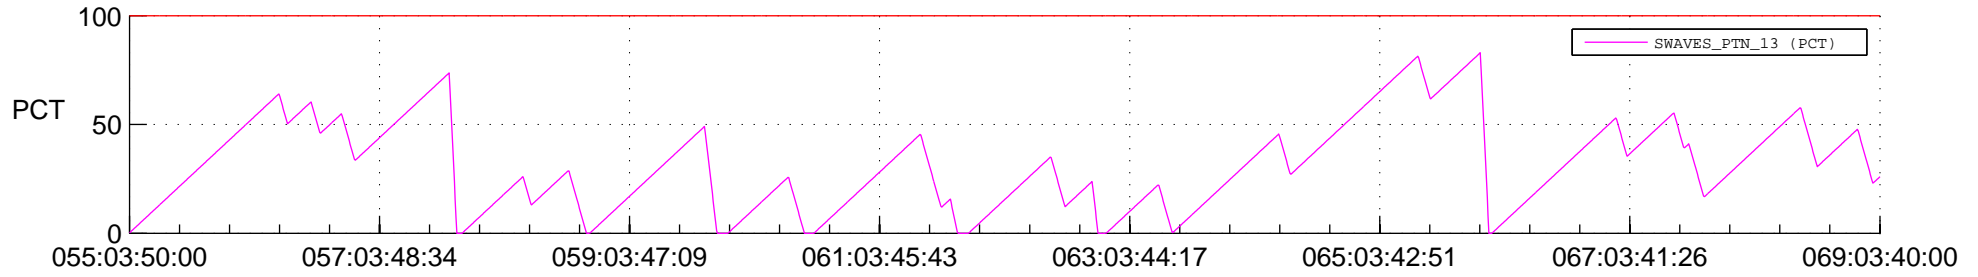

STEREO AHEAD SSR PCT Full Prediction

SWAVES_Percent_Full_Prediction

IMPACT_Percent_Full_Prediction

PLASTIC_Percent_Full_Prediction

Spacecraft_DownLink_Rate

Ground Time (2014:055:03:50:00.000 -2014:069:03:40:00.000)