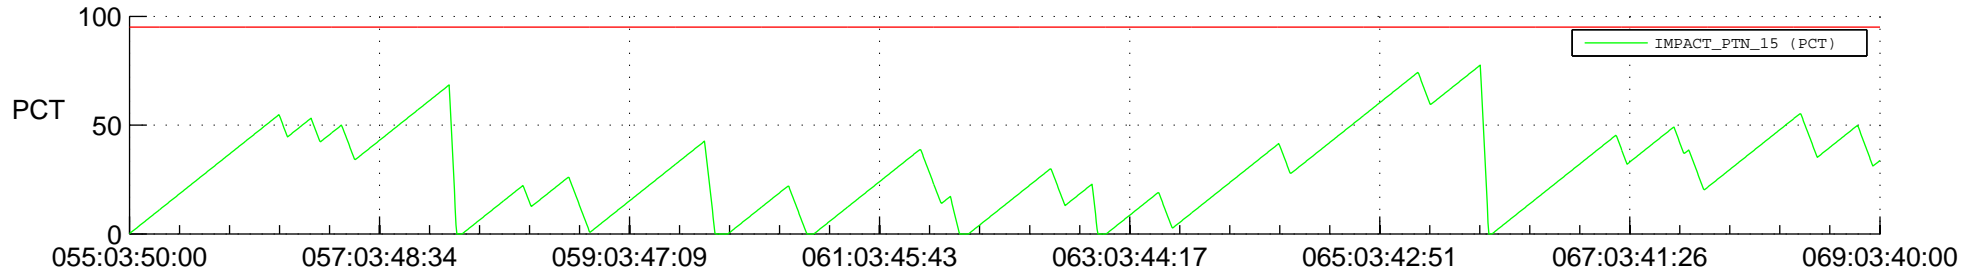

STEREO AHEAD SSR PCT Full Prediction

SWAVES_Percent_Full_Prediction

IMPACT_Percent_Full_Prediction

PLASTIC_Percent_Full_Prediction

Spacecraft_DownLink_Rate

Ground Time (2014:055:03:50:00.000 -2014:069:03:40:00.000)