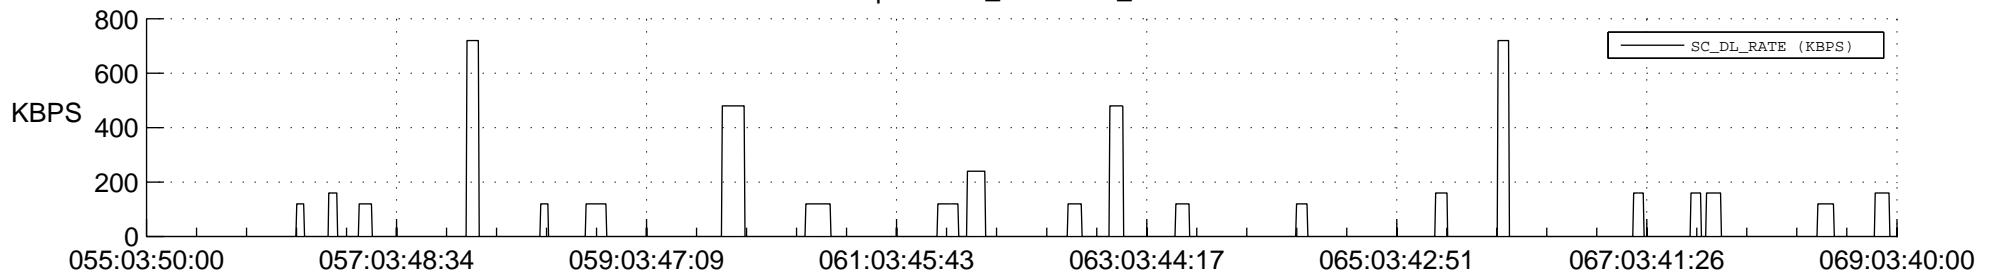

STEREO AHEAD SSR PCT Full Prediction

SWAVES_Percent_Full_Prediction

IMPACT_Percent_Full_Prediction

PLASTIC_Percent_Full_Prediction

Spacecraft_DownLink_Rate

Ground Time (2014:055:03:50:00.000 -2014:069:03:40:00.000)