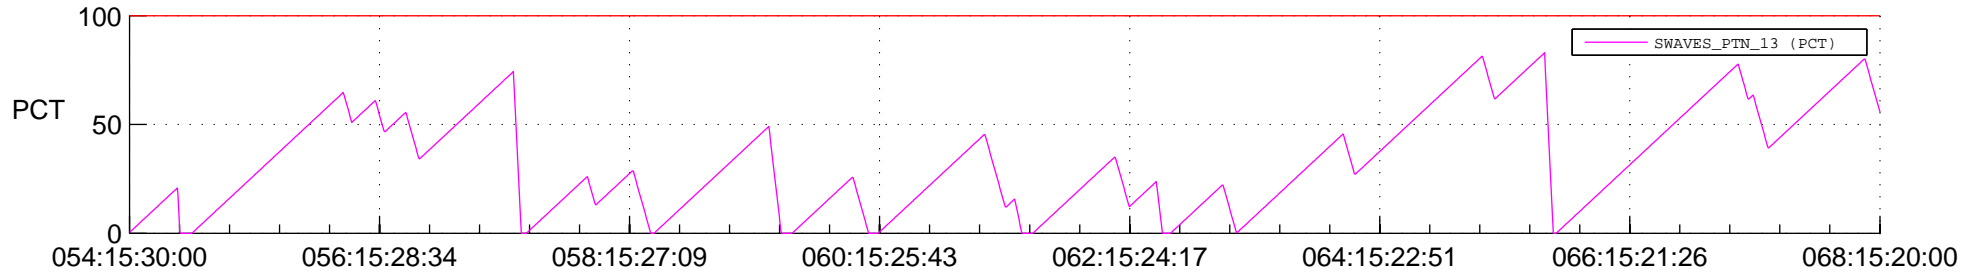

STEREO AHEAD SSR PCT Full Prediction

SWAVES_Percent_Full_Prediction

IMPACT_Percent_Full_Prediction

PLASTIC_Percent_Full_Prediction

Spacecraft_DownLink_Rate