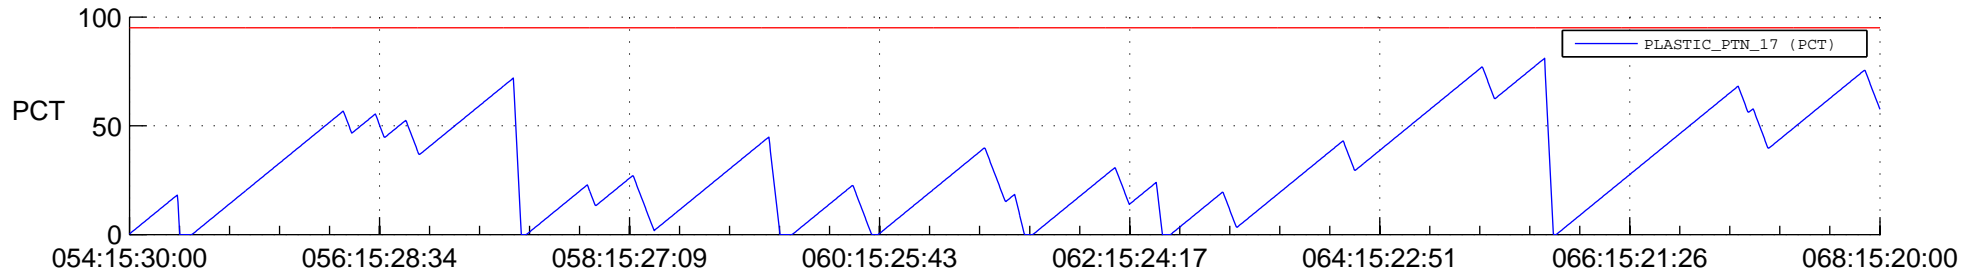

STEREO AHEAD SSR PCT Full Prediction

SWAVES_Percent_Full_Prediction

IMPACT_Percent_Full_Prediction

PLASTIC_Percent_Full_Prediction

Spacecraft_DownLink_Rate