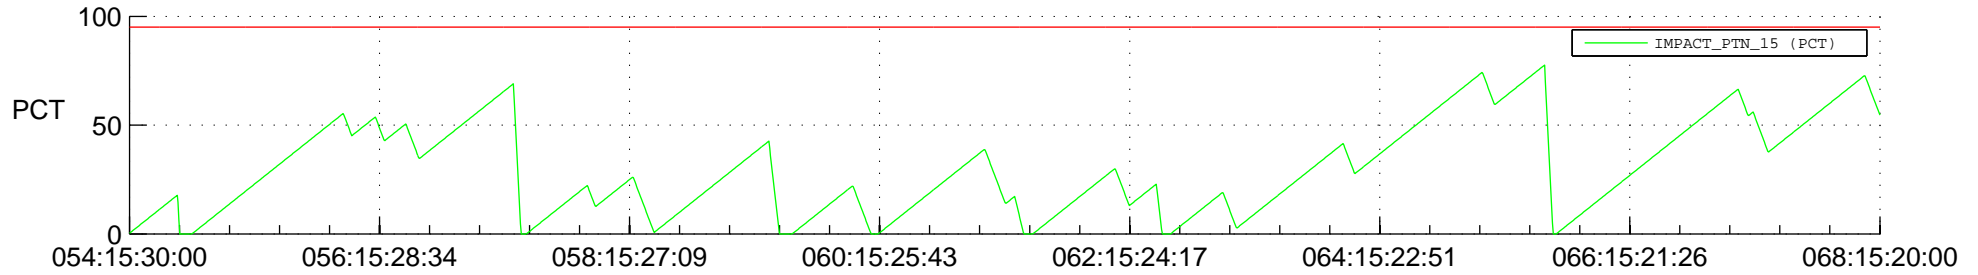

STEREO AHEAD SSR PCT Full Prediction

SWAVES_Percent_Full_Prediction

IMPACT_Percent_Full_Prediction

PLASTIC_Percent_Full_Prediction

Spacecraft_DownLink_Rate