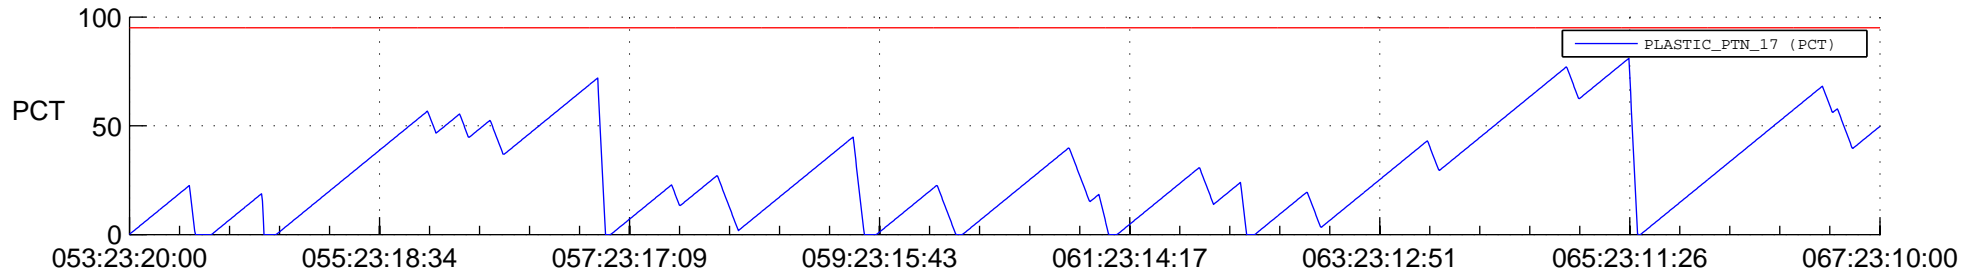

STEREO AHEAD SSR PCT Full Prediction

SWAVES_Percent_Full_Prediction

IMPACT_Percent_Full_Prediction

PLASTIC_Percent_Full_Prediction

Spacecraft_DownLink_Rate

Ground Time (2014:053:23:20:00.000 -2014:067:23:10:00.000)