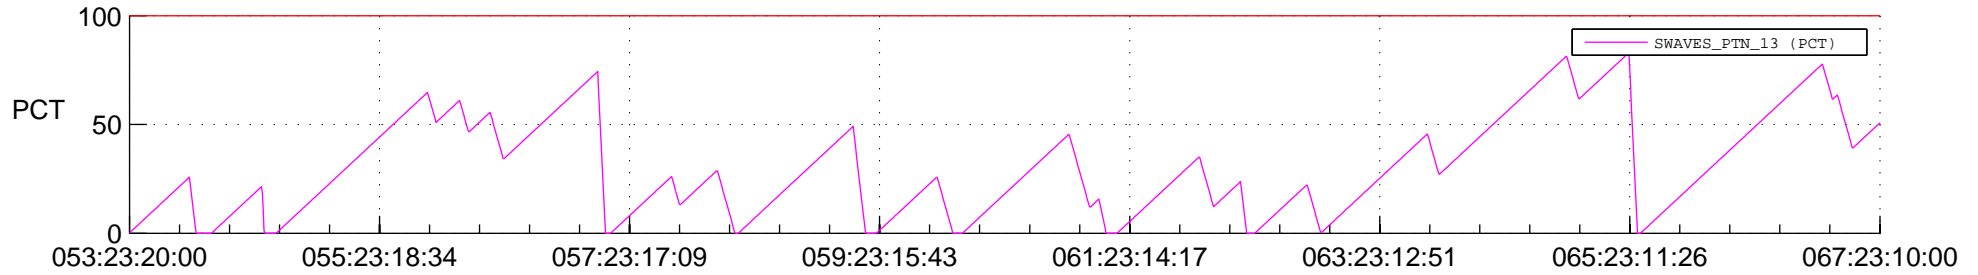

STEREO AHEAD SSR PCT Full Prediction

SWAVES_Percent_Full_Prediction

IMPACT_Percent_Full_Prediction

PLASTIC_Percent_Full_Prediction

Spacecraft_DownLink_Rate

Ground Time (2014:053:23:20:00.000 -2014:067:23:10:00.000)