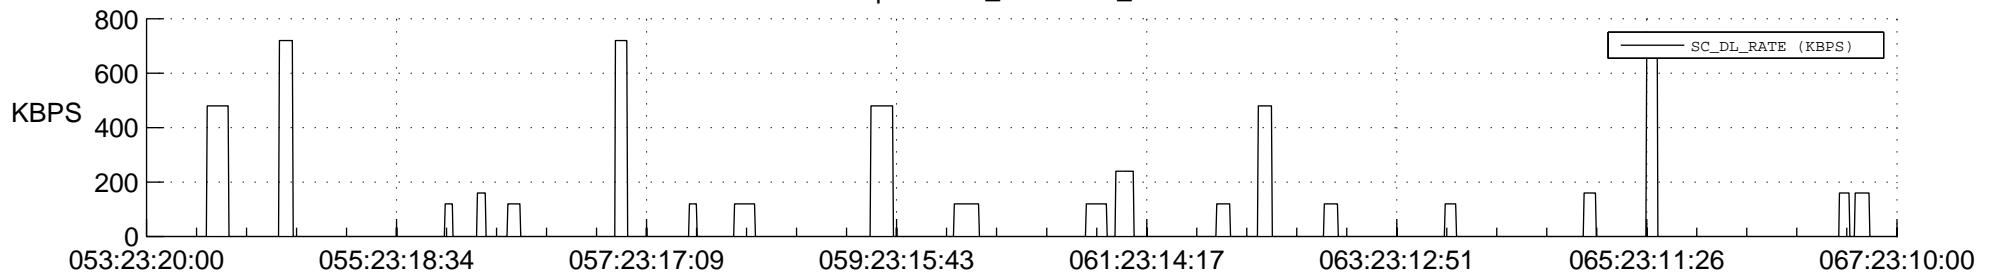

STEREO AHEAD SSR PCT Full Prediction

SWAVES_Percent_Full_Prediction

IMPACT_Percent_Full_Prediction

PLASTIC_Percent_Full_Prediction

Spacecraft_DownLink_Rate

Ground Time (2014:053:23:20:00.000 -2014:067:23:10:00.000)