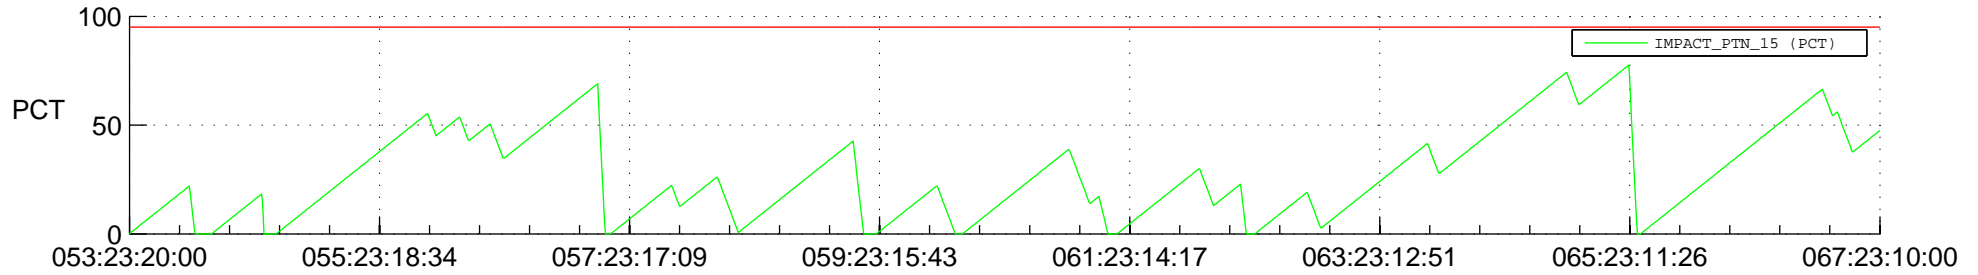

STEREO AHEAD SSR PCT Full Prediction

SWAVES_Percent_Full_Prediction

IMPACT_Percent_Full_Prediction

PLASTIC_Percent_Full_Prediction

Spacecraft_DownLink_Rate

Ground Time (2014:053:23:20:00.000 -2014:067:23:10:00.000)