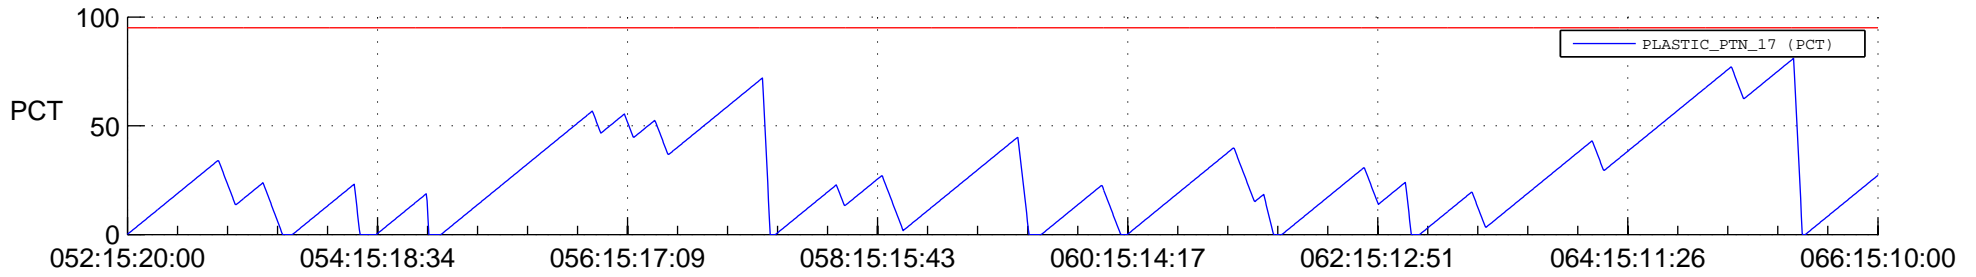

STEREO AHEAD SSR PCT Full Prediction

SWAVES_Percent_Full_Prediction

IMPACT_Percent_Full_Prediction

PLASTIC_Percent_Full_Prediction

Spacecraft_DownLink_Rate

Ground Time (2014:052:15:20:00.000 -2014:066:15:10:00.000)