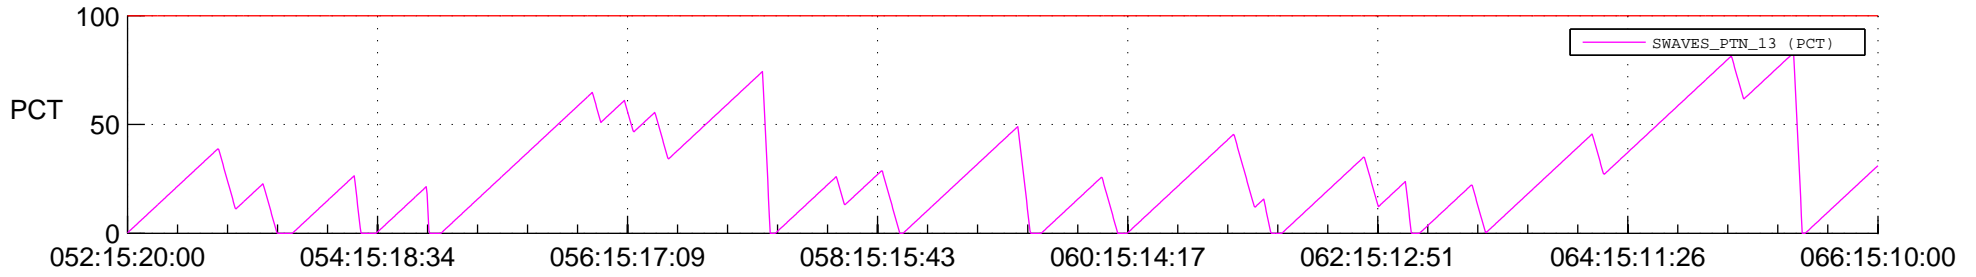

STEREO AHEAD SSR PCT Full Prediction

SWAVES_Percent_Full_Prediction

IMPACT_Percent_Full_Prediction

PLASTIC_Percent_Full_Prediction

Spacecraft_DownLink_Rate

Ground Time (2014:052:15:20:00.000 -2014:066:15:10:00.000)