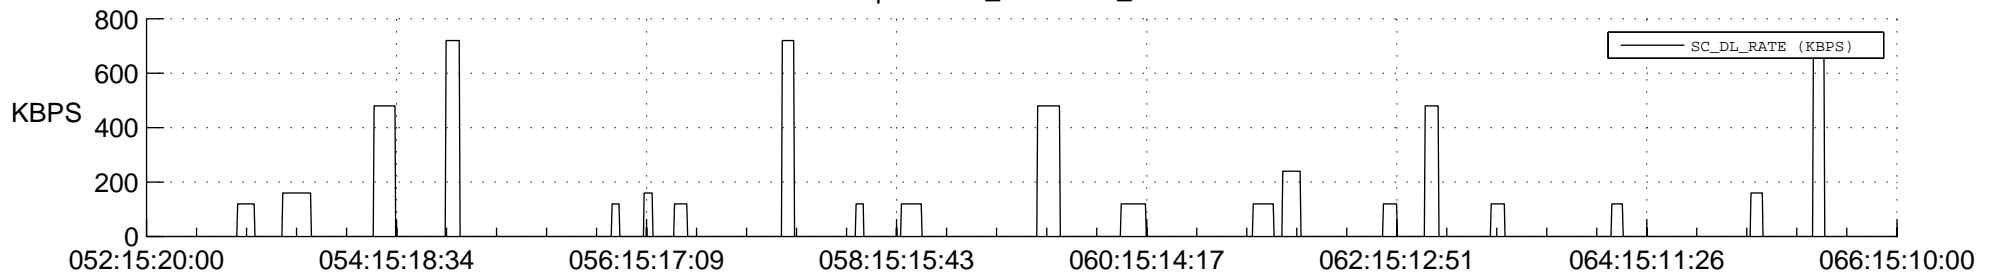

STEREO AHEAD SSR PCT Full Prediction

SWAVES_Percent_Full_Prediction

IMPACT_Percent_Full_Prediction

PLASTIC_Percent_Full_Prediction

Spacecraft_DownLink_Rate

Ground Time (2014:052:15:20:00.000 -2014:066:15:10:00.000)