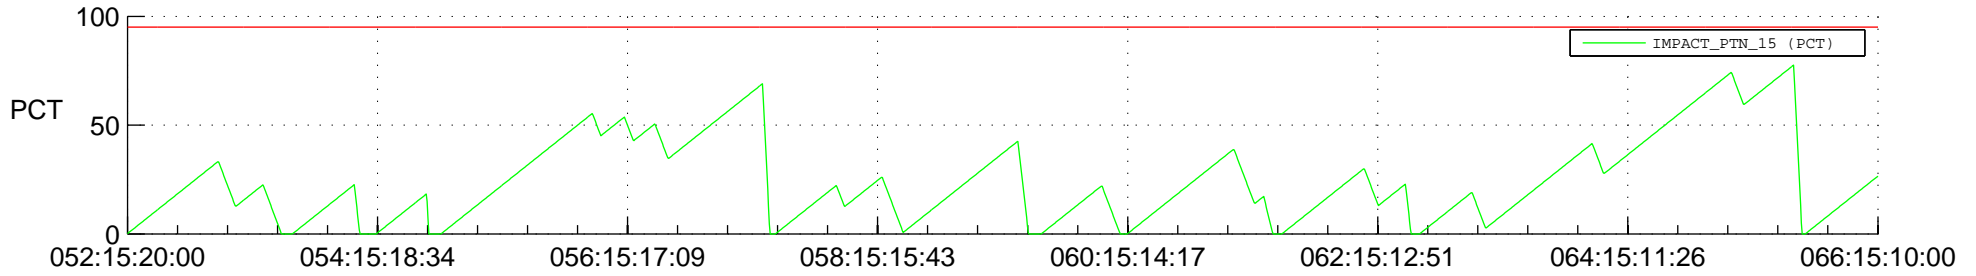

STEREO AHEAD SSR PCT Full Prediction

SWAVES_Percent_Full_Prediction

IMPACT_Percent_Full_Prediction

PLASTIC_Percent_Full_Prediction

Spacecraft_DownLink_Rate

Ground Time (2014:052:15:20:00.000 -2014:066:15:10:00.000)