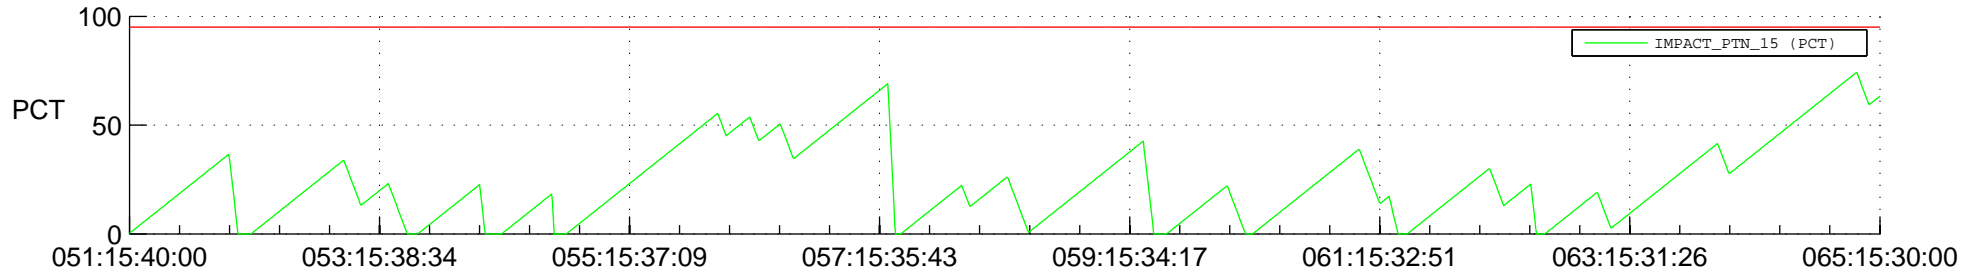

STEREO AHEAD SSR PCT Full Prediction

SWAVES_Percent_Full_Prediction

IMPACT_Percent_Full_Prediction

PLASTIC_Percent_Full_Prediction

Spacecraft_DownLink_Rate

Ground Time (2014:051:15:40:00.000 -2014:065:15:30:00.000)