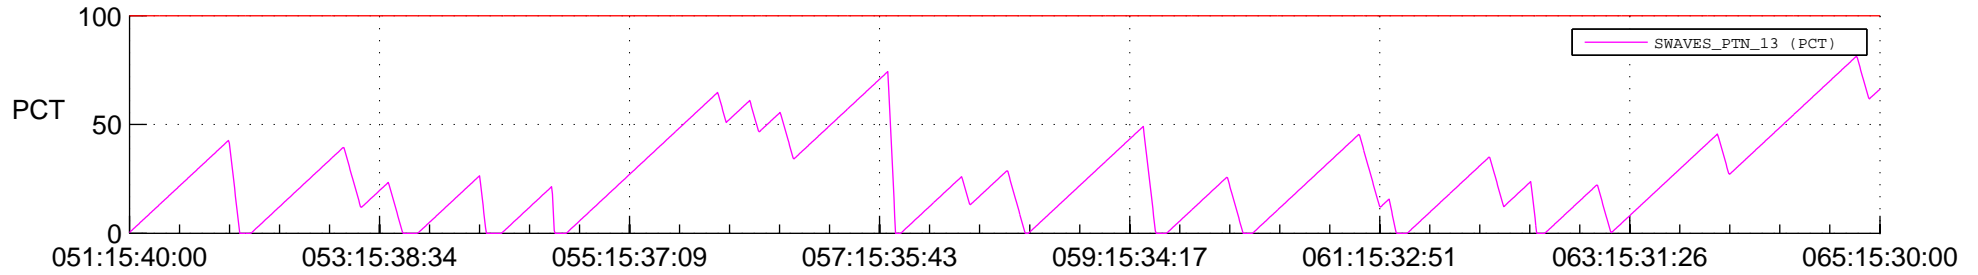

STEREO AHEAD SSR PCT Full Prediction

SWAVES_Percent_Full_Prediction

IMPACT_Percent_Full_Prediction

PLASTIC_Percent_Full_Prediction

Spacecraft_DownLink_Rate

Ground Time (2014:051:15:40:00.000 -2014:065:15:30:00.000)