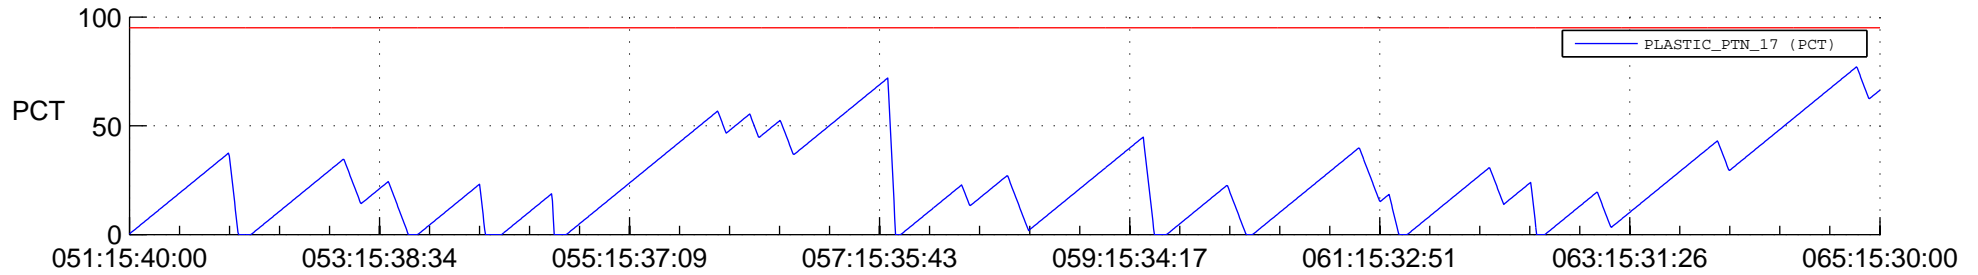

STEREO AHEAD SSR PCT Full Prediction

SWAVES_Percent_Full_Prediction

IMPACT_Percent_Full_Prediction

PLASTIC_Percent_Full_Prediction

Spacecraft_DownLink_Rate

Ground Time (2014:051:15:40:00.000 -2014:065:15:30:00.000)