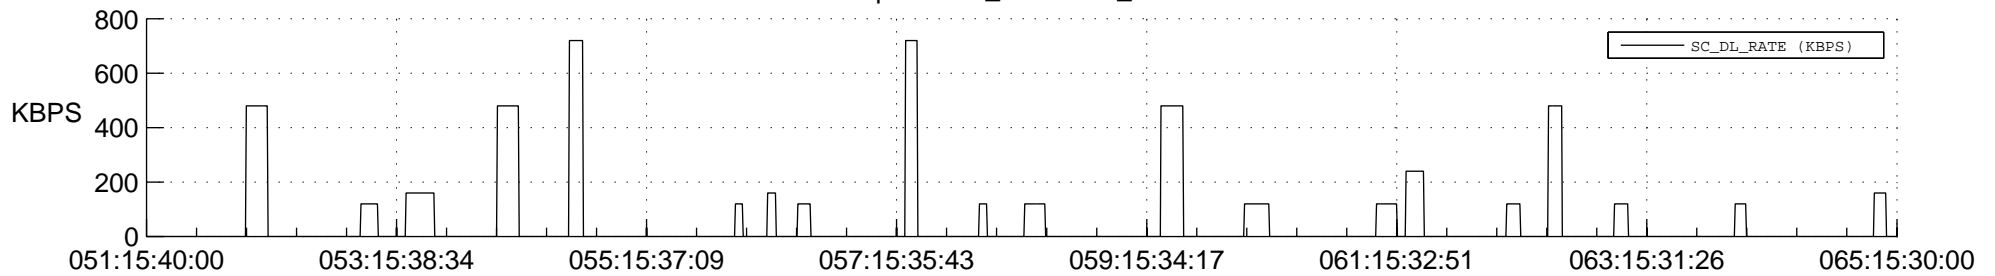

STEREO AHEAD SSR PCT Full Prediction

SWAVES_Percent_Full_Prediction

IMPACT_Percent_Full_Prediction

PLASTIC_Percent_Full_Prediction

Spacecraft_DownLink_Rate

Ground Time (2014:051:15:40:00.000 -2014:065:15:30:00.000)