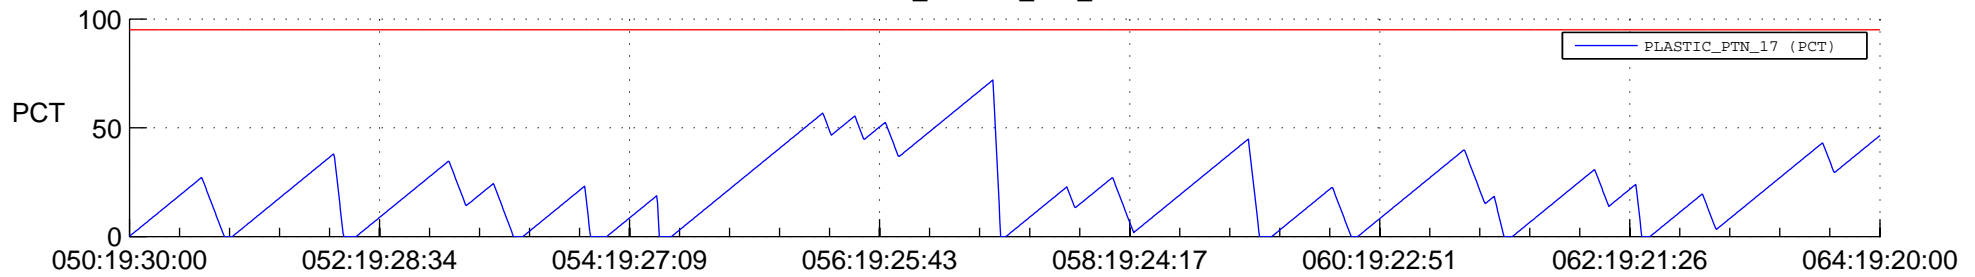

STEREO AHEAD SSR PCT Full Prediction

SWAVES_Percent_Full_Prediction

IMPACT_Percent_Full_Prediction

PLASTIC_Percent_Full_Prediction

Spacecraft_DownLink_Rate

Ground Time (2014:050:19:30:00.000 -2014:064:19:20:00.000)