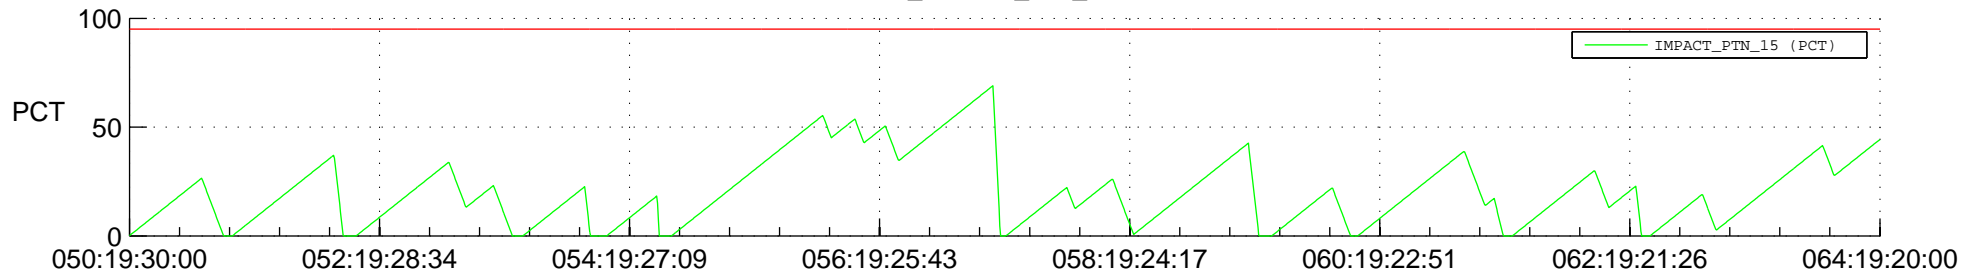

STEREO AHEAD SSR PCT Full Prediction

SWAVES_Percent_Full_Prediction

IMPACT_Percent_Full_Prediction

PLASTIC_Percent_Full_Prediction

Spacecraft_DownLink_Rate

Ground Time (2014:050:19:30:00.000 -2014:064:19:20:00.000)