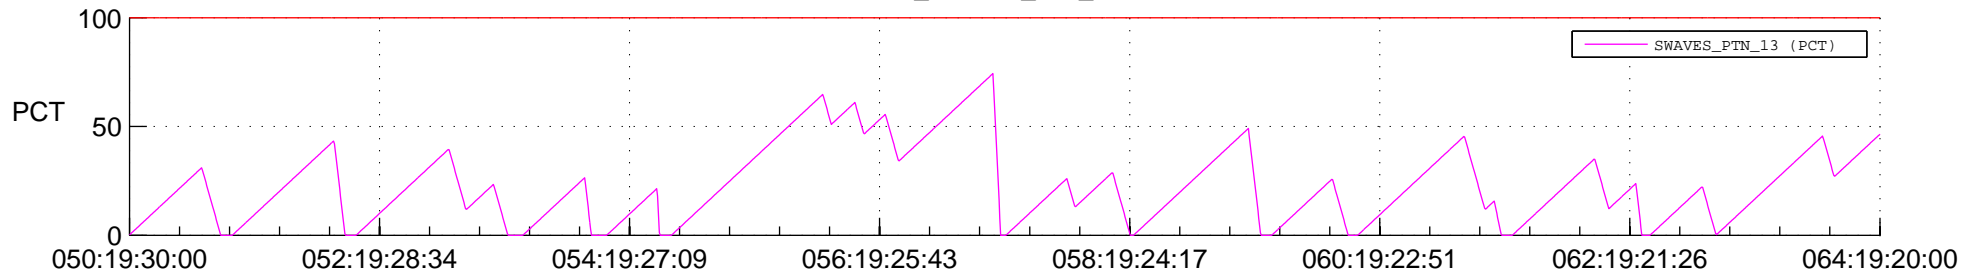

STEREO AHEAD SSR PCT Full Prediction

SWAVES_Percent_Full_Prediction

IMPACT_Percent_Full_Prediction

PLASTIC_Percent_Full_Prediction

Spacecraft_DownLink_Rate

Ground Time (2014:050:19:30:00.000 -2014:064:19:20:00.000)