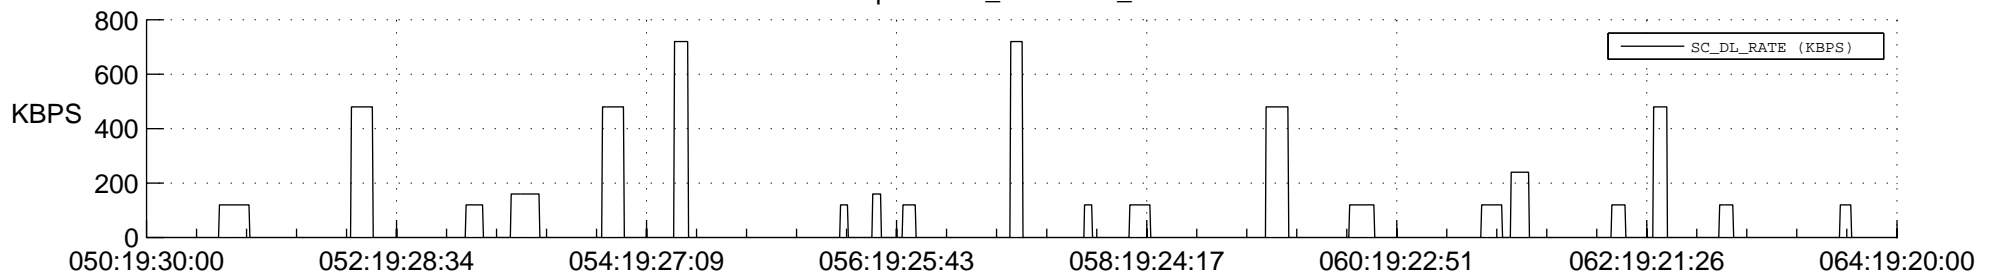

STEREO AHEAD SSR PCT Full Prediction

SWAVES_Percent_Full_Prediction

IMPACT_Percent_Full_Prediction

PLASTIC_Percent_Full_Prediction

Spacecraft_DownLink_Rate

Ground Time (2014:050:19:30:00.000 -2014:064:19:20:00.000)