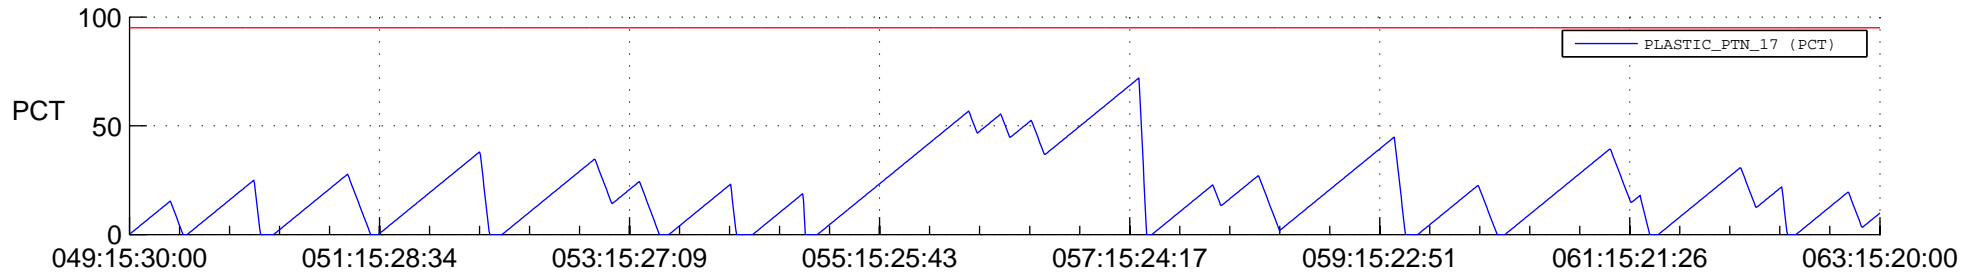

STEREO AHEAD SSR PCT Full Prediction

SWAVES_Percent_Full_Prediction

IMPACT_Percent_Full_Prediction

PLASTIC_Percent_Full_Prediction

Spacecraft_DownLink_Rate

Ground Time (2014:049:15:30:00.000 -2014:063:15:20:00.000)