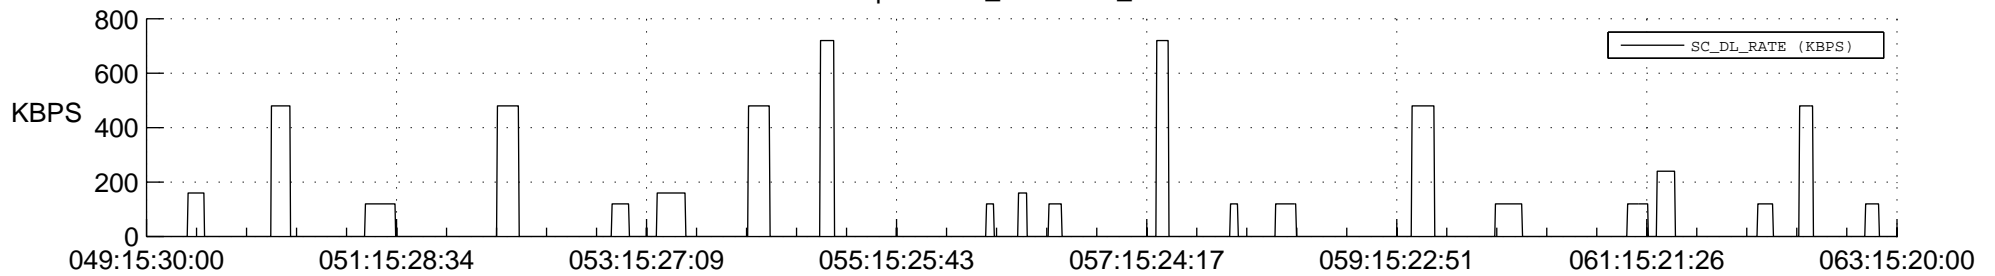

STEREO AHEAD SSR PCT Full Prediction

SWAVES_Percent_Full_Prediction

IMPACT_Percent_Full_Prediction

PLASTIC_Percent_Full_Prediction

Spacecraft_DownLink_Rate

Ground Time (2014:049:15:30:00.000 -2014:063:15:20:00.000)