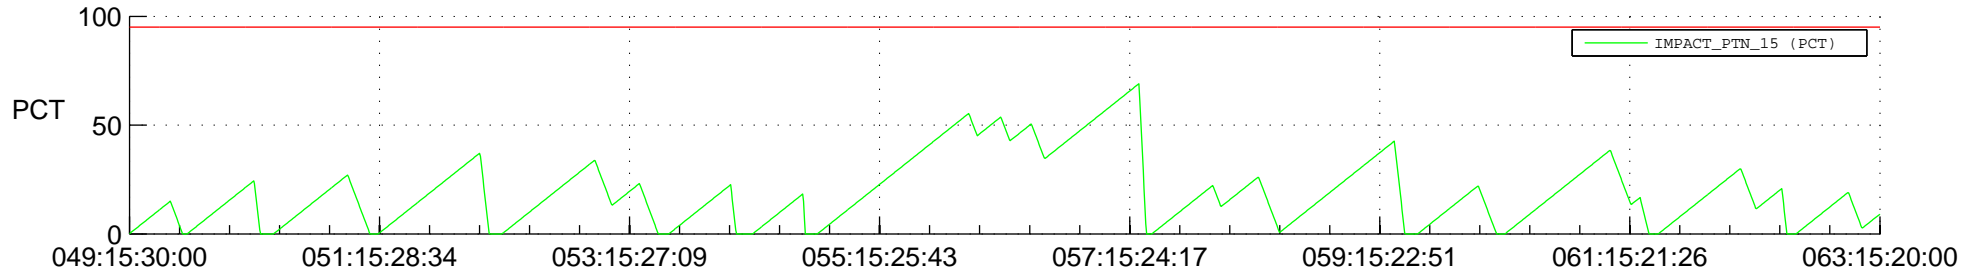

STEREO AHEAD SSR PCT Full Prediction

SWAVES_Percent_Full_Prediction

IMPACT_Percent_Full_Prediction

PLASTIC_Percent_Full_Prediction

Spacecraft_DownLink_Rate

Ground Time (2014:049:15:30:00.000 -2014:063:15:20:00.000)