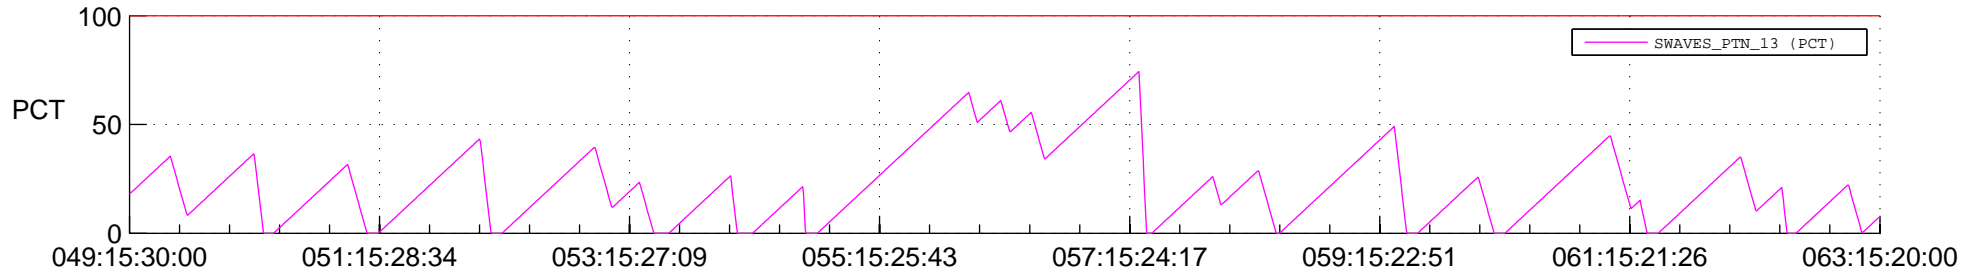

STEREO AHEAD SSR PCT Full Prediction

SWAVES_Percent_Full_Prediction

IMPACT_Percent_Full_Prediction

PLASTIC_Percent_Full_Prediction

Spacecraft_DownLink_Rate

Ground Time (2014:049:15:30:00.000 -2014:063:15:20:00.000)