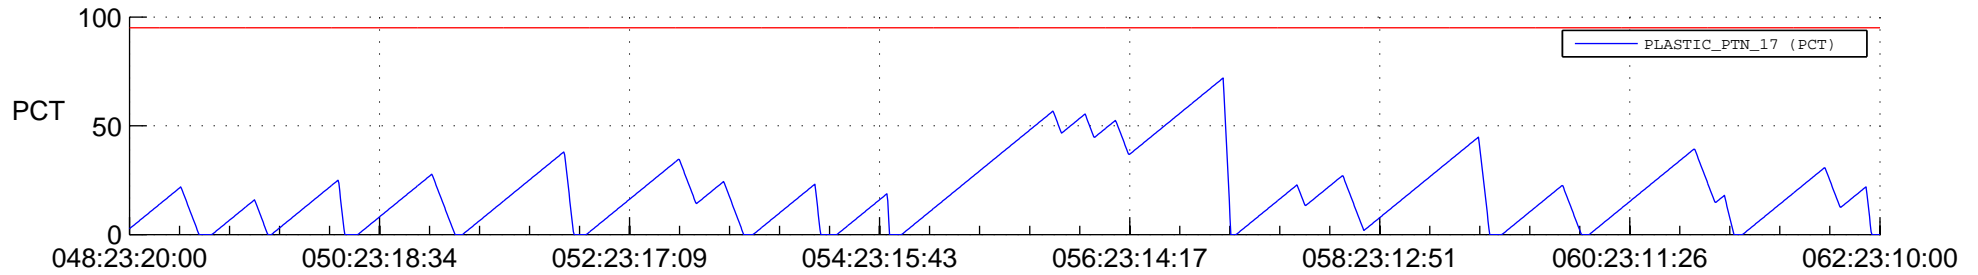

STEREO AHEAD SSR PCT Full Prediction

SWAVES_Percent_Full_Prediction

IMPACT_Percent_Full_Prediction

PLASTIC_Percent_Full_Prediction

Spacecraft_DownLink_Rate

Ground Time (2014:048:23:20:00.000 -2014:062:23:10:00.000)