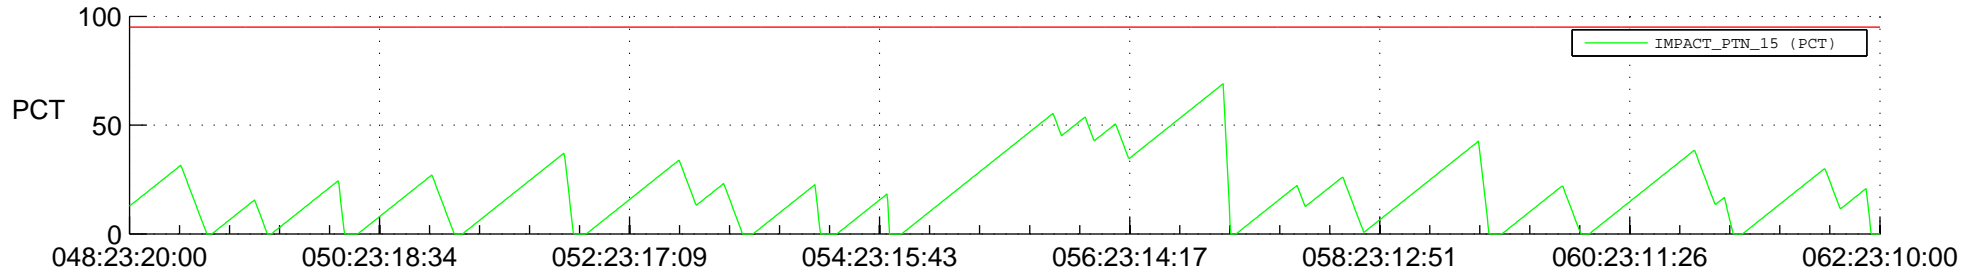

STEREO AHEAD SSR PCT Full Prediction

SWAVES_Percent_Full_Prediction

IMPACT_Percent_Full_Prediction

PLASTIC_Percent_Full_Prediction

Spacecraft_DownLink_Rate

Ground Time (2014:048:23:20:00.000 -2014:062:23:10:00.000)