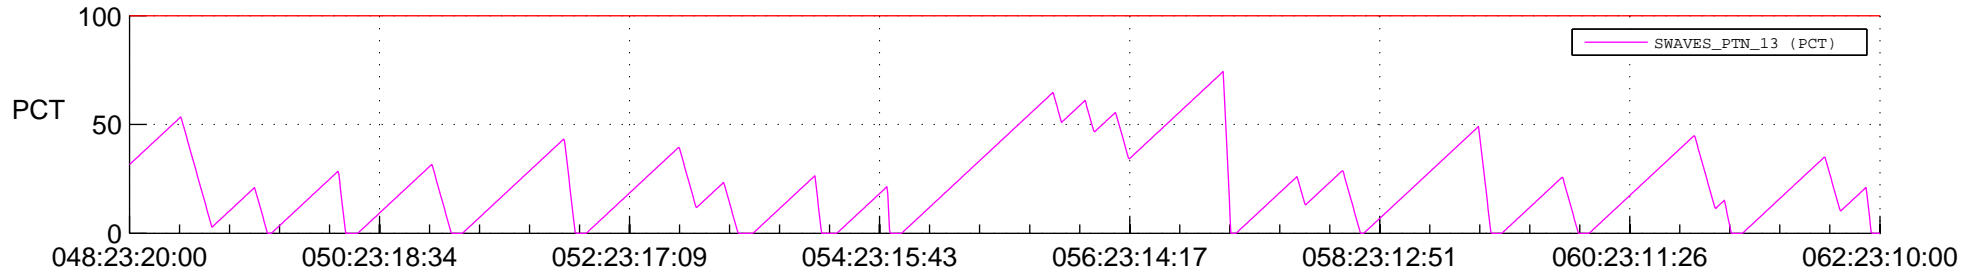

STEREO AHEAD SSR PCT Full Prediction

SWAVES_Percent_Full_Prediction

IMPACT_Percent_Full_Prediction

PLASTIC_Percent_Full_Prediction

Spacecraft_DownLink_Rate

Ground Time (2014:048:23:20:00.000 -2014:062:23:10:00.000)