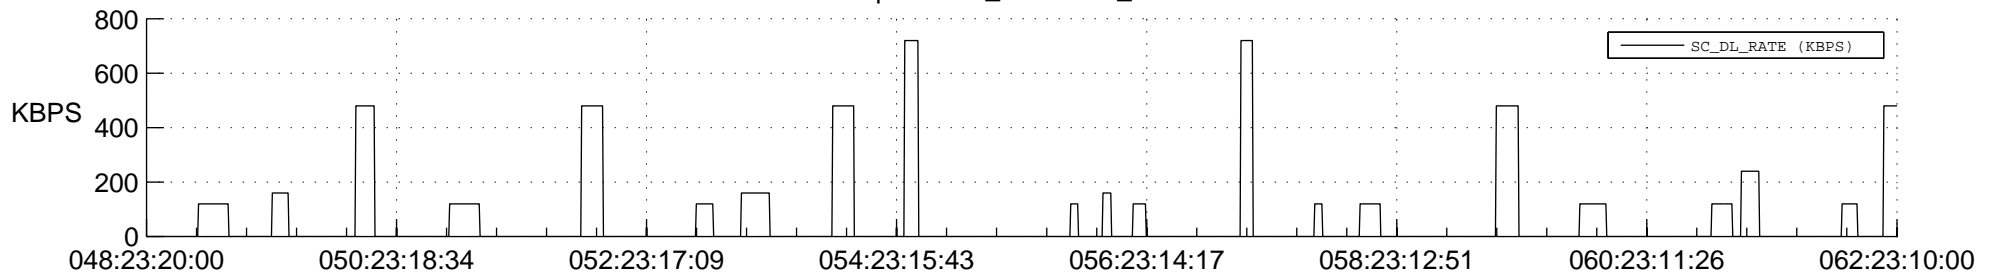

STEREO AHEAD SSR PCT Full Prediction

SWAVES_Percent_Full_Prediction

IMPACT_Percent_Full_Prediction

PLASTIC_Percent_Full_Prediction

Spacecraft_DownLink_Rate

Ground Time (2014:048:23:20:00.000 -2014:062:23:10:00.000)