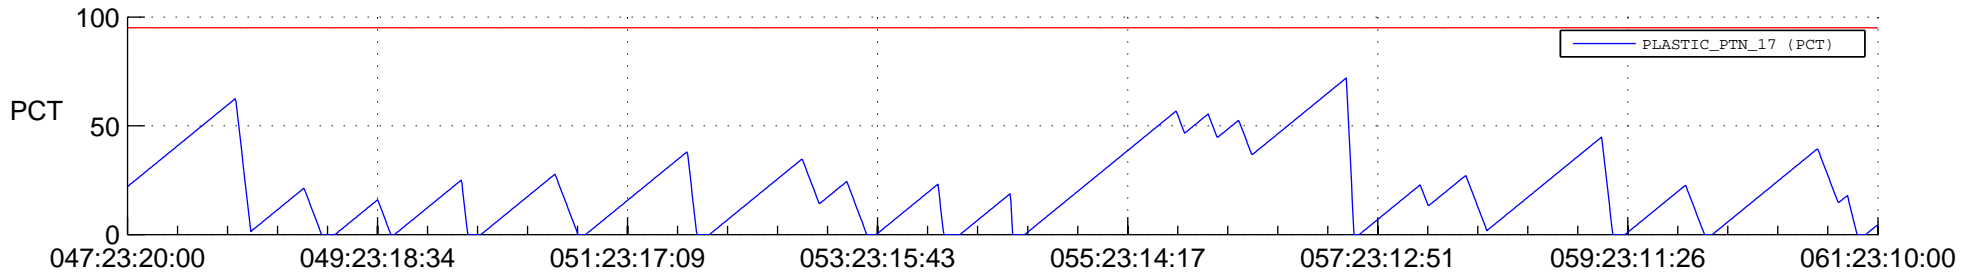

PLASTIC_Percent_Full_Prediction