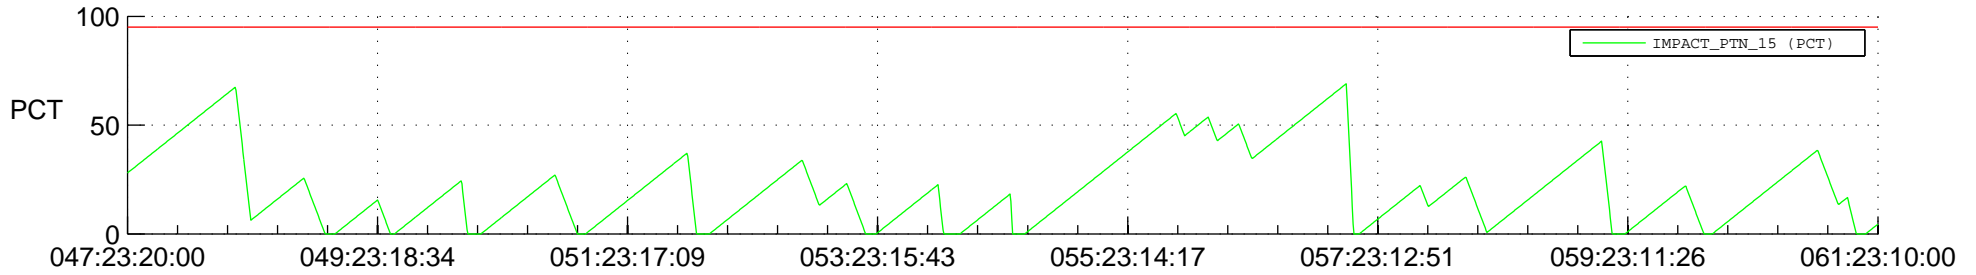

IMPACT_Percent_Full_Prediction