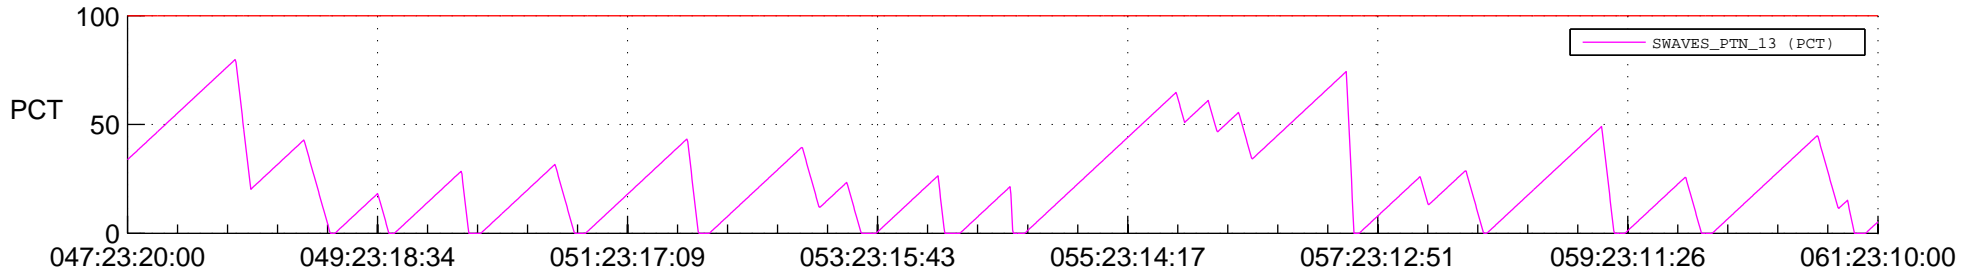

# STEREO AHEAD SSR PCT Full Prediction

## SWAVES\_Percent\_Full\_Prediction