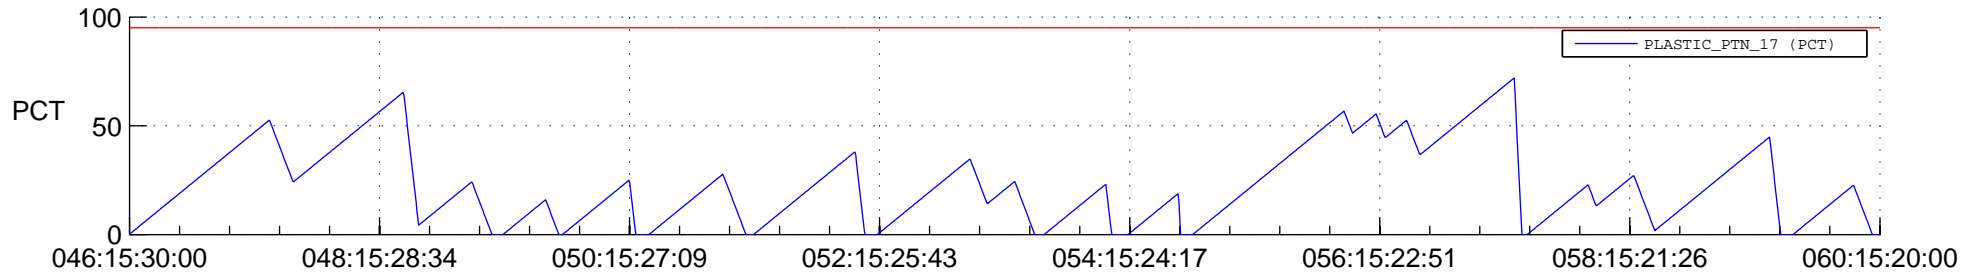

PLASTIC_Percent_Full_Prediction