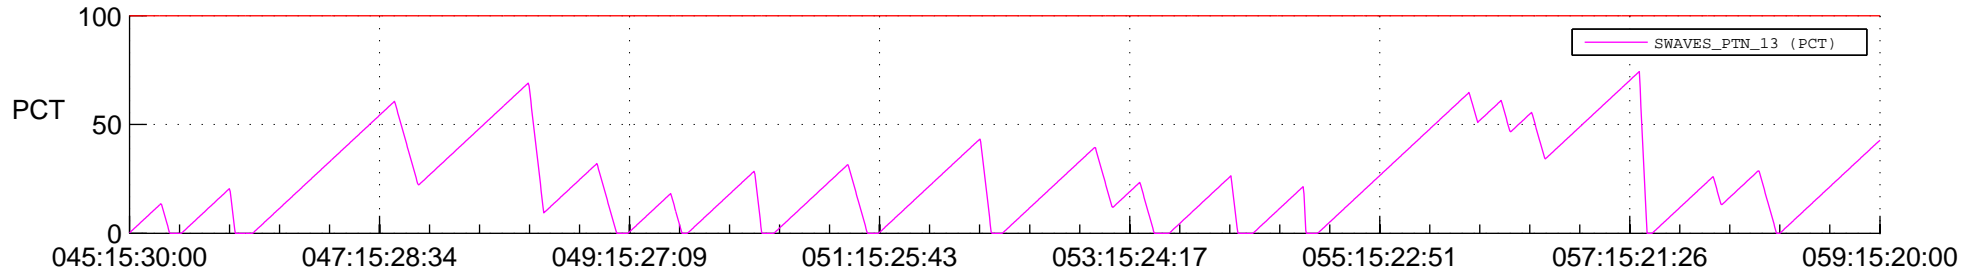

# STEREO AHEAD SSR PCT Full Prediction

## SWAVES\_Percent\_Full\_Prediction