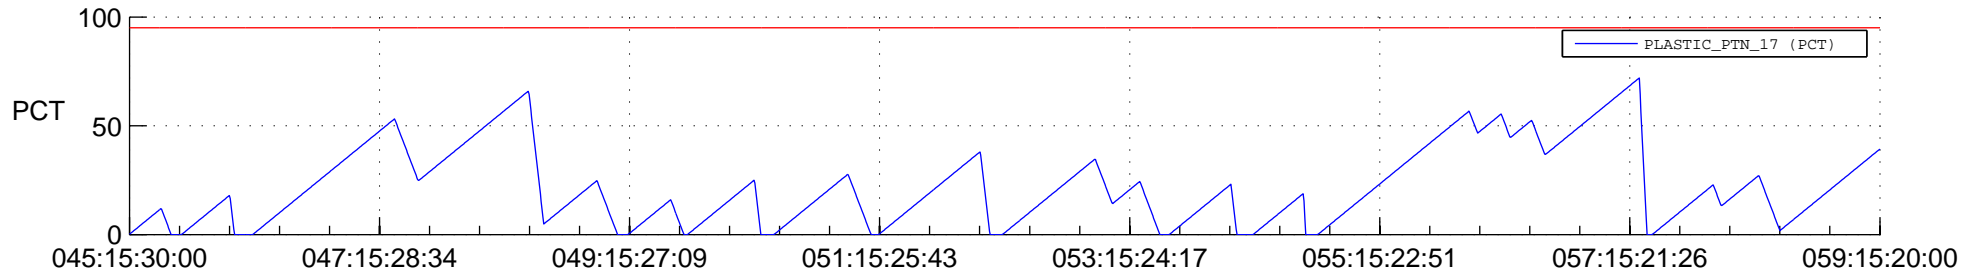

PLASTIC_Percent_Full_Prediction