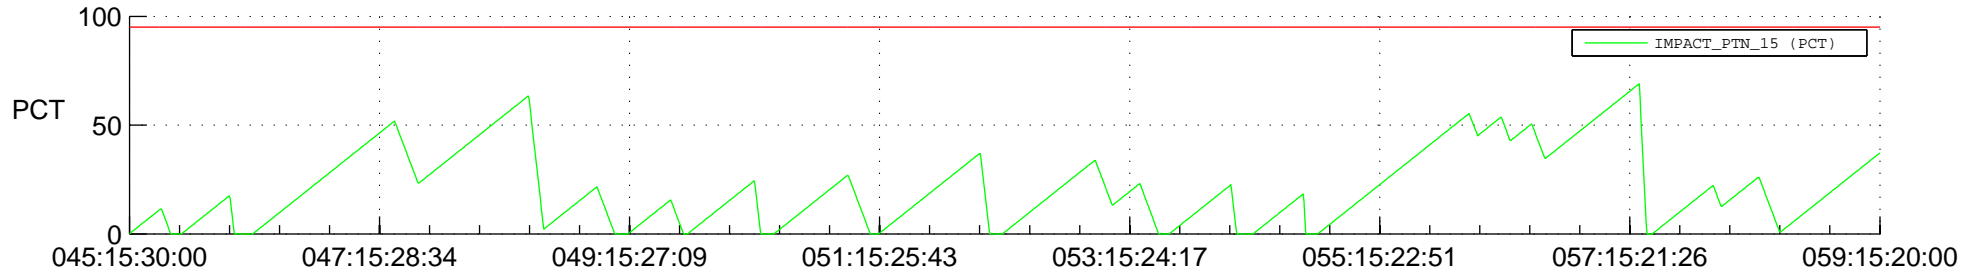

IMPACT_Percent_Full_Prediction