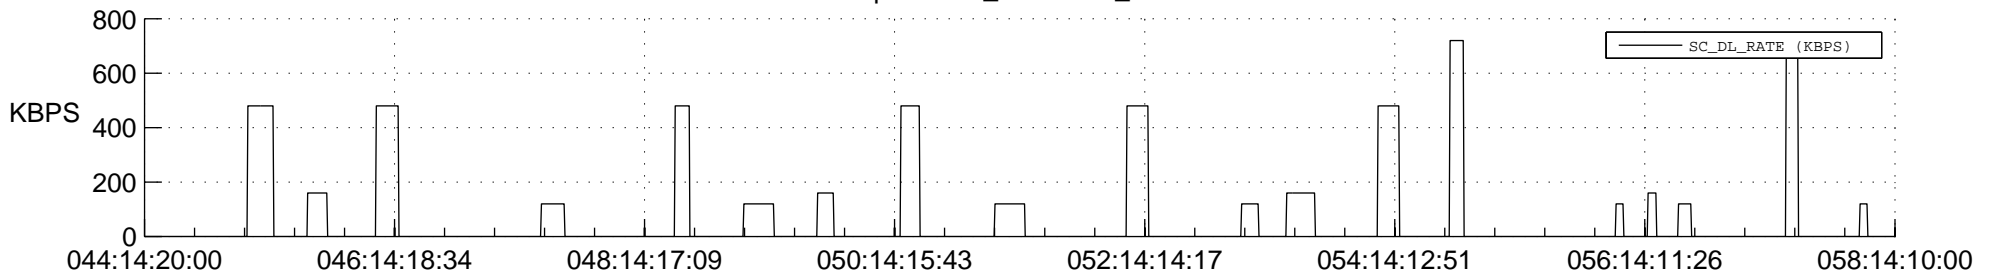

STEREO AHEAD SSR PCT Full Prediction

SWAVES_Percent_Full_Prediction

IMPACT_Percent_Full_Prediction

PLASTIC_Percent_Full_Prediction

Spacecraft_DownLink_Rate

Ground Time (2014:044:14:20:00.000 -2014:058:14:10:00.000)