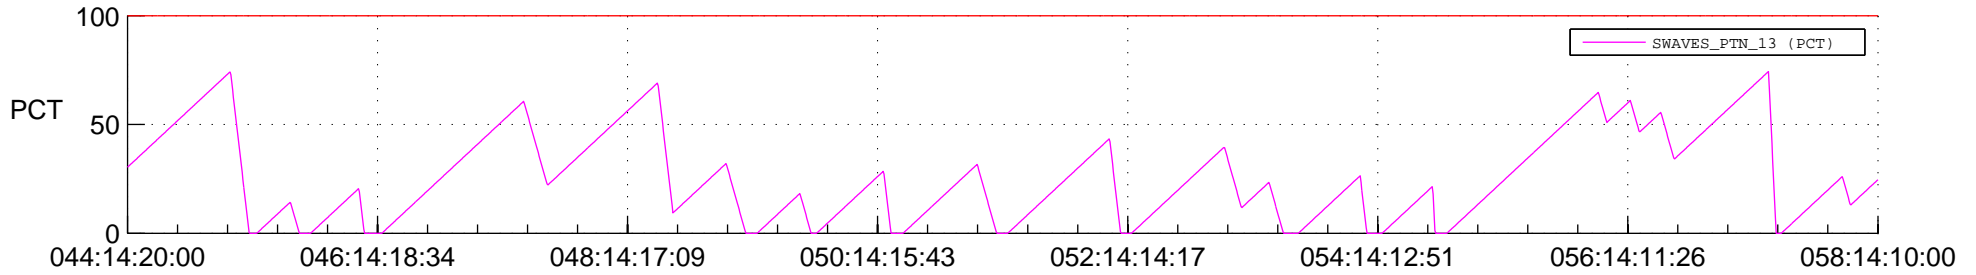

STEREO AHEAD SSR PCT Full Prediction

SWAVES_Percent_Full_Prediction

IMPACT_Percent_Full_Prediction

PLASTIC_Percent_Full_Prediction

Spacecraft_DownLink_Rate

Ground Time (2014:044:14:20:00.000 -2014:058:14:10:00.000)