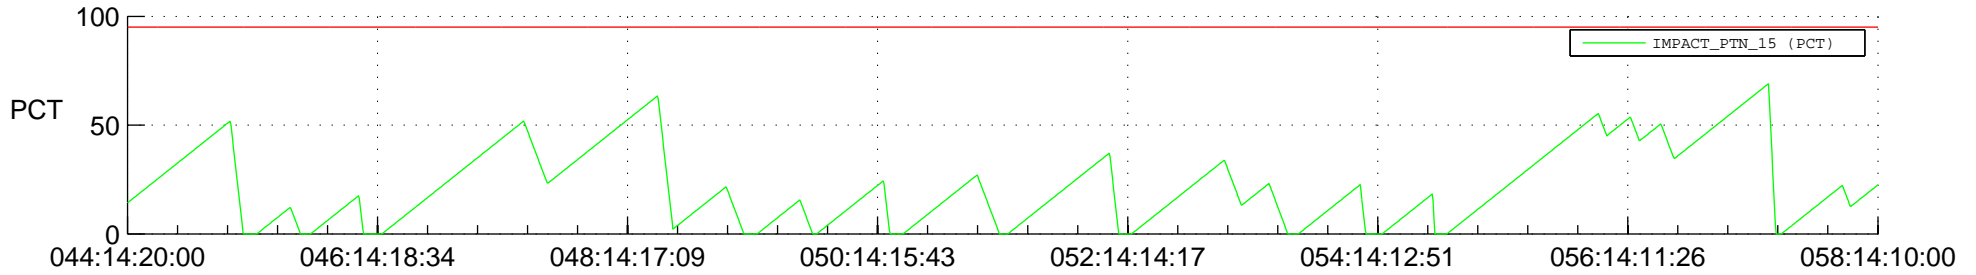

STEREO AHEAD SSR PCT Full Prediction

SWAVES_Percent_Full_Prediction

IMPACT_Percent_Full_Prediction

PLASTIC_Percent_Full_Prediction

Spacecraft_DownLink_Rate

Ground Time (2014:044:14:20:00.000 -2014:058:14:10:00.000)