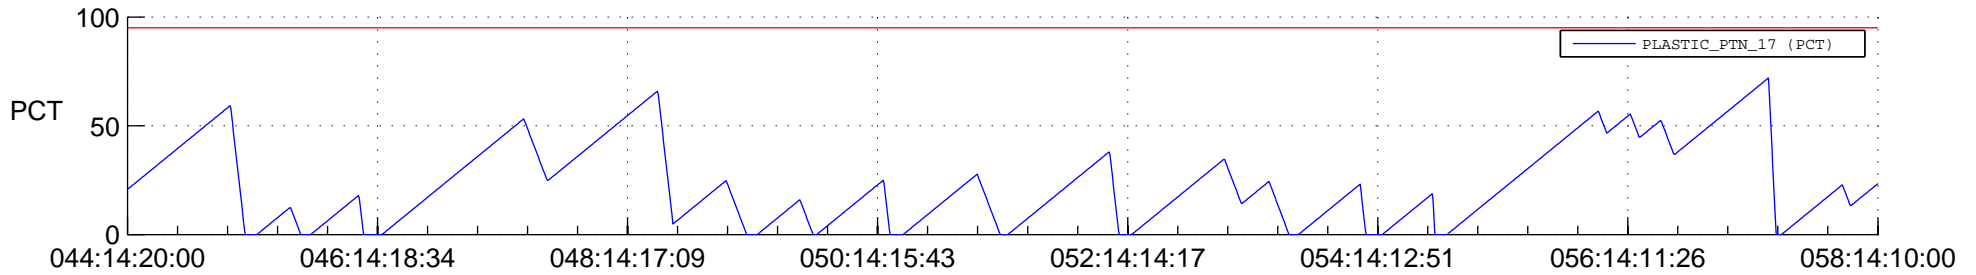

STEREO AHEAD SSR PCT Full Prediction

SWAVES_Percent_Full_Prediction

IMPACT_Percent_Full_Prediction

PLASTIC_Percent_Full_Prediction

Spacecraft_DownLink_Rate

Ground Time (2014:044:14:20:00.000 -2014:058:14:10:00.000)