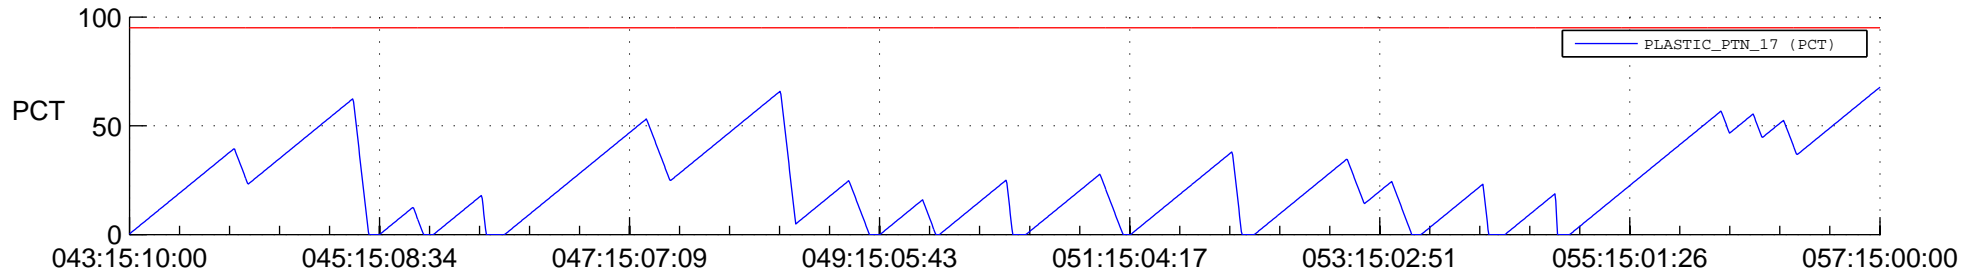

STEREO AHEAD SSR PCT Full Prediction

SWAVES_Percent_Full_Prediction

IMPACT_Percent_Full_Prediction

PLASTIC_Percent_Full_Prediction

Spacecraft_DownLink_Rate

Ground Time (2014:043:15:10:00.000 -2014:057:15:00:00.000)