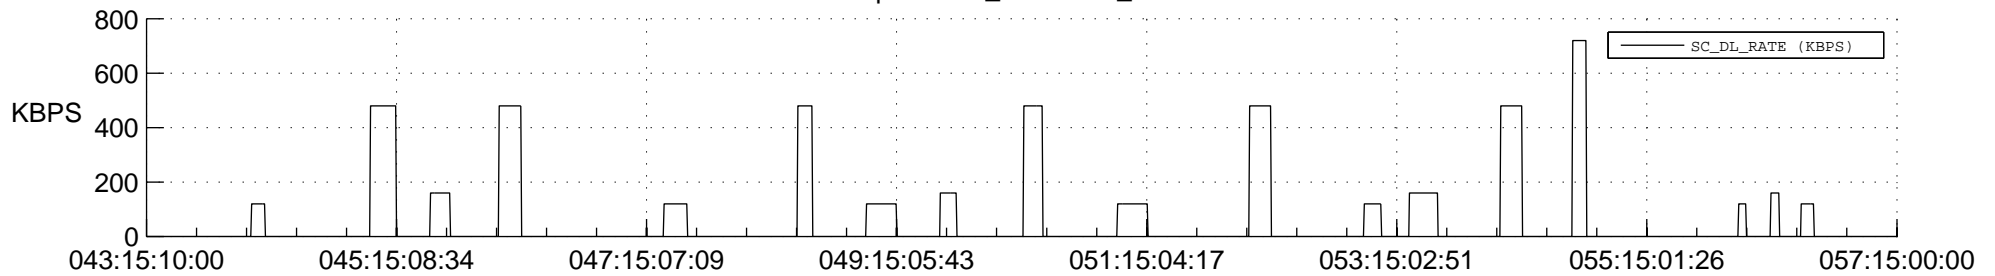

STEREO AHEAD SSR PCT Full Prediction

SWAVES_Percent_Full_Prediction

IMPACT_Percent_Full_Prediction

PLASTIC_Percent_Full_Prediction

Spacecraft_DownLink_Rate

Ground Time (2014:043:15:10:00.000 -2014:057:15:00:00.000)