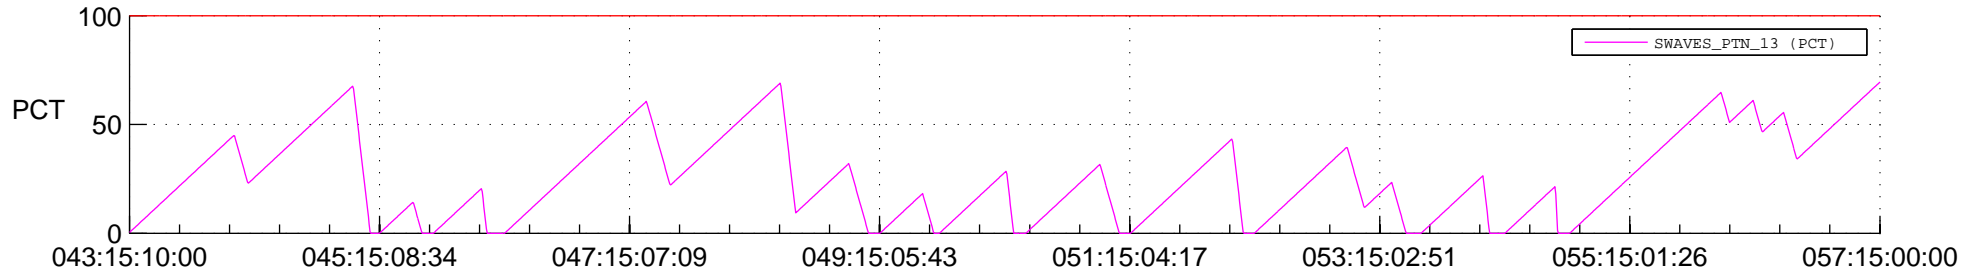

STEREO AHEAD SSR PCT Full Prediction

SWAVES_Percent_Full_Prediction

IMPACT_Percent_Full_Prediction

PLASTIC_Percent_Full_Prediction

Spacecraft_DownLink_Rate

Ground Time (2014:043:15:10:00.000 -2014:057:15:00:00.000)