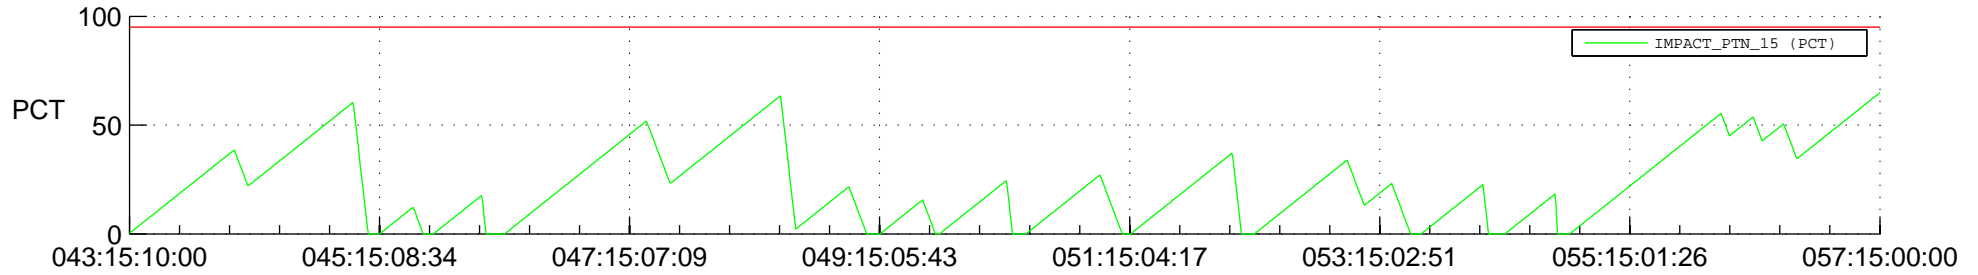

STEREO AHEAD SSR PCT Full Prediction

SWAVES_Percent_Full_Prediction

IMPACT_Percent_Full_Prediction

PLASTIC_Percent_Full_Prediction

Spacecraft_DownLink_Rate

Ground Time (2014:043:15:10:00.000 -2014:057:15:00:00.000)