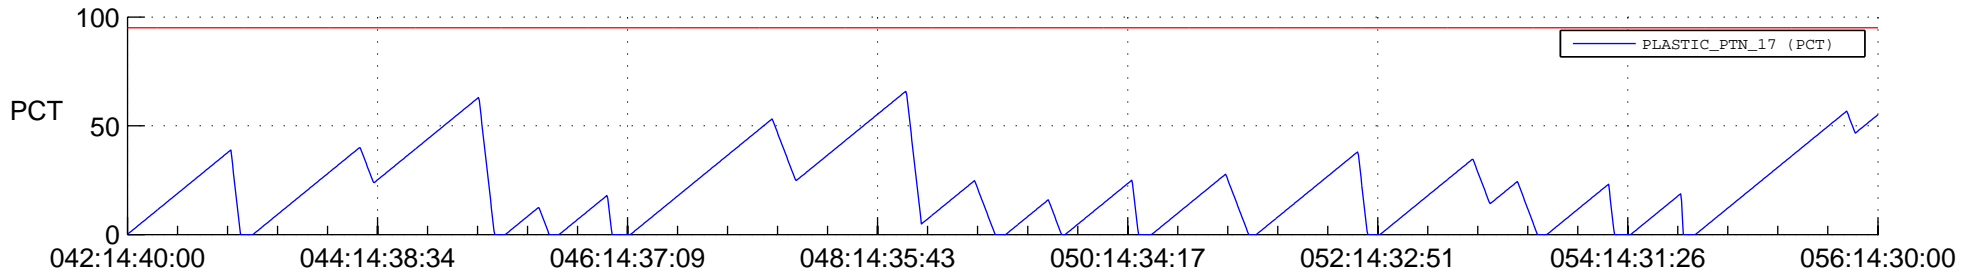

# STEREO AHEAD SSR PCT Full Prediction

## SWAVES\_Percent\_Full\_Prediction

## Spacecraft\_DownLink\_Rate

Ground Time (2014:042:14:40:00.000 -2014:056:14:30:00.000)