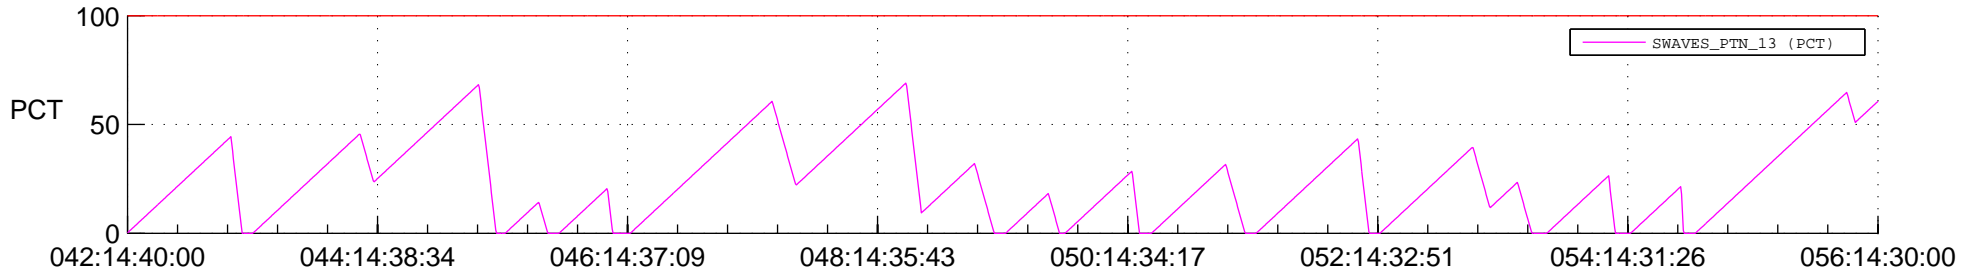

## SWAVES\_Percent\_Full\_Prediction

## Spacecraft\_DownLink\_Rate

Ground Time (2014:042:14:40:00.000 -2014:056:14:30:00.000)