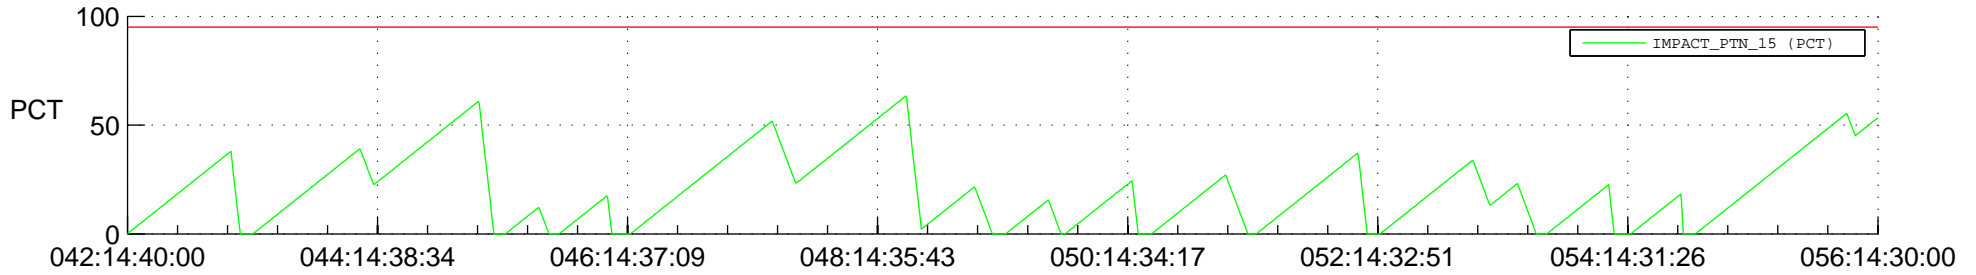

IMPACT_Percent_Full_Prediction