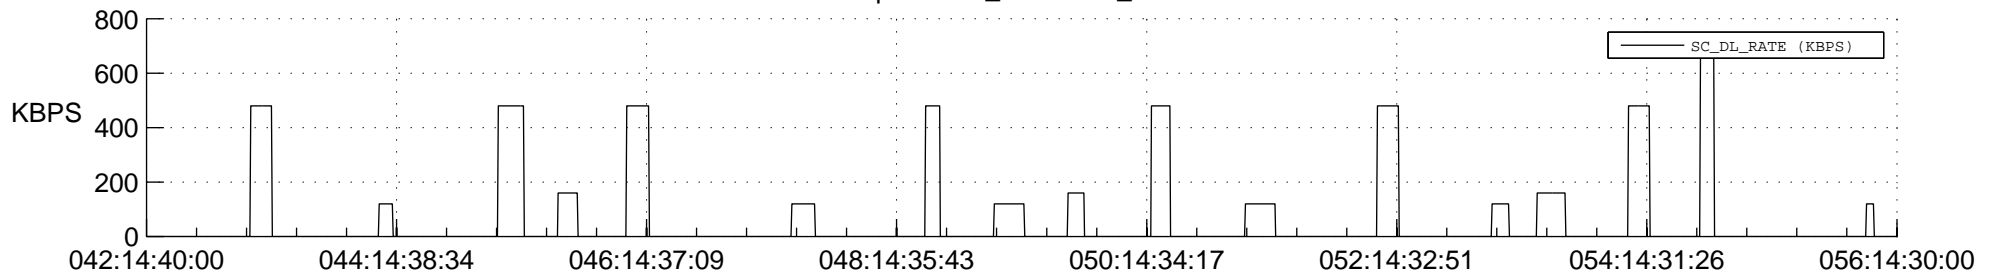

## Spacecraft\_DownLink\_Rate

Ground Time (2014:042:14:40:00.000 -2014:056:14:30:00.000)