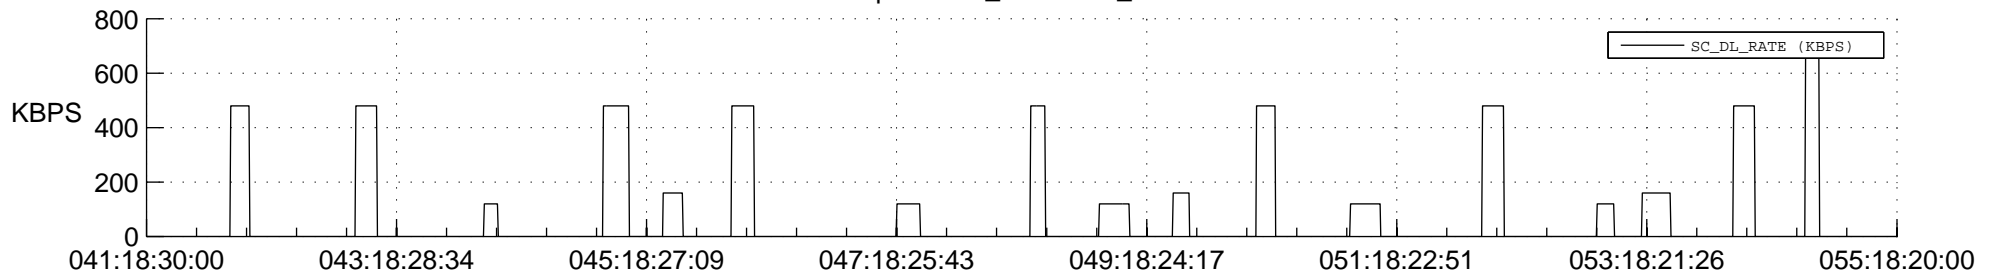

STEREO AHEAD SSR PCT Full Prediction

SWAVES_Percent_Full_Prediction

IMPACT_Percent_Full_Prediction

PLASTIC_Percent_Full_Prediction

Spacecraft_DownLink_Rate

Ground Time (2014:041:18:30:00.000 -2014:055:18:20:00.000)