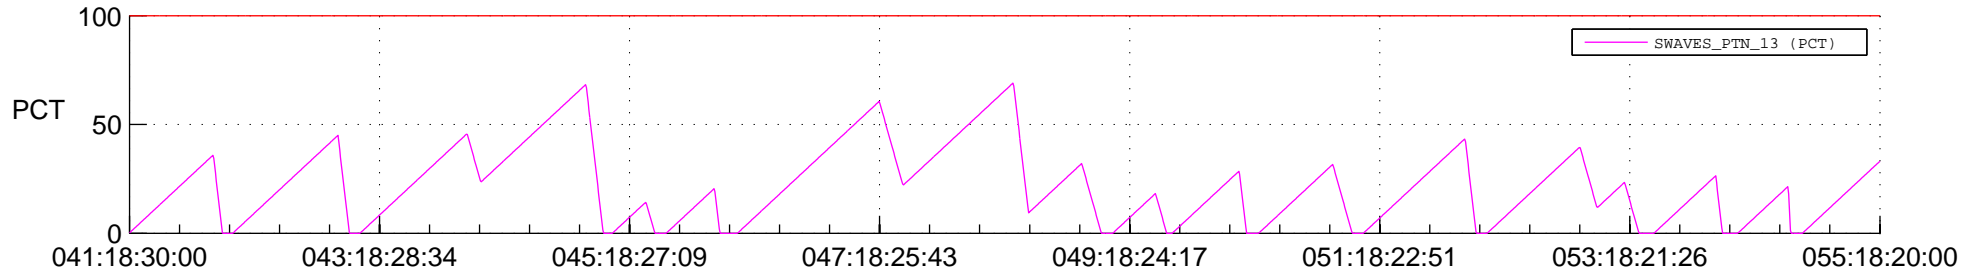

STEREO AHEAD SSR PCT Full Prediction

SWAVES_Percent_Full_Prediction

IMPACT_Percent_Full_Prediction

PLASTIC_Percent_Full_Prediction

Spacecraft_DownLink_Rate

Ground Time (2014:041:18:30:00.000 -2014:055:18:20:00.000)