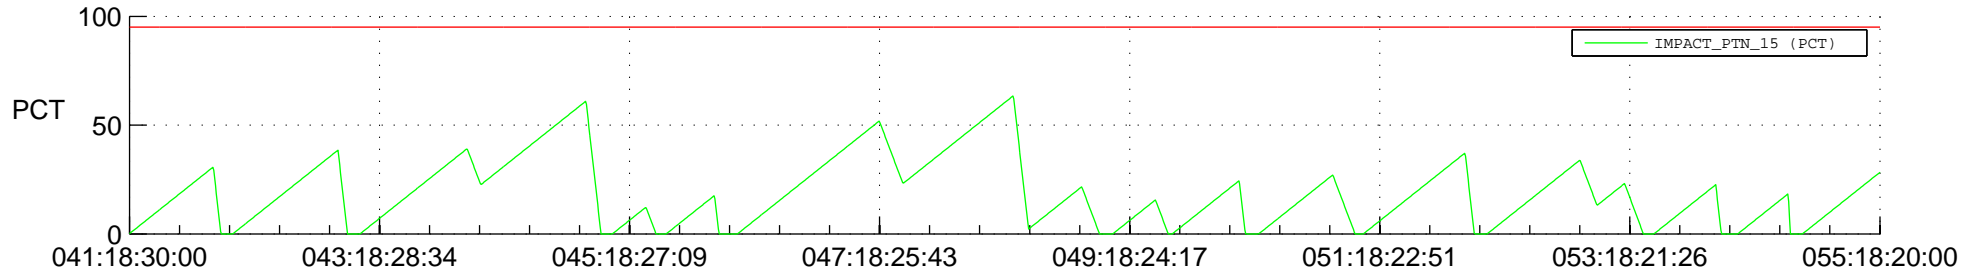

STEREO AHEAD SSR PCT Full Prediction

SWAVES_Percent_Full_Prediction

IMPACT_Percent_Full_Prediction

PLASTIC_Percent_Full_Prediction

Spacecraft_DownLink_Rate

Ground Time (2014:041:18:30:00.000 -2014:055:18:20:00.000)