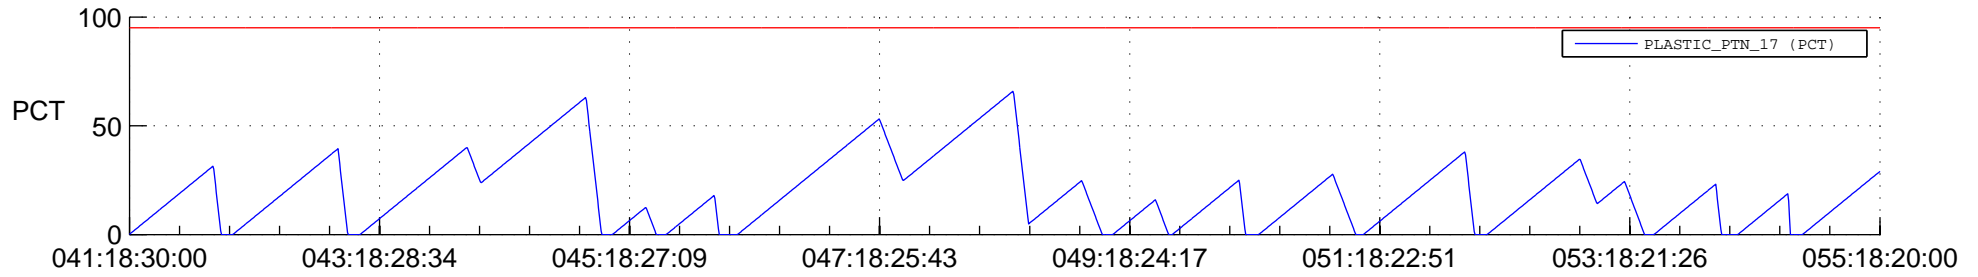

STEREO AHEAD SSR PCT Full Prediction

SWAVES_Percent_Full_Prediction

IMPACT_Percent_Full_Prediction

PLASTIC_Percent_Full_Prediction

Spacecraft_DownLink_Rate

Ground Time (2014:041:18:30:00.000 -2014:055:18:20:00.000)